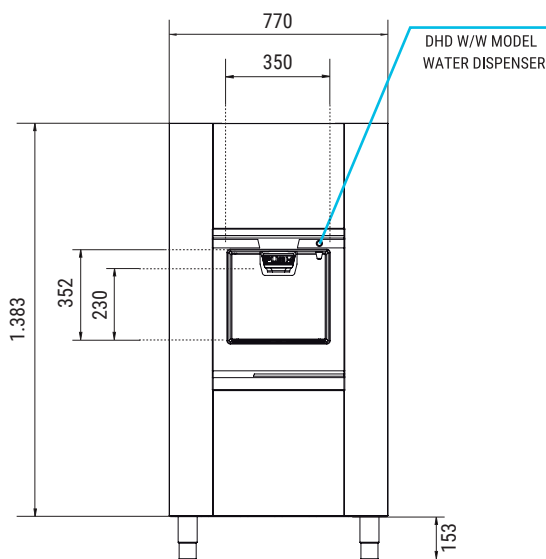

FRONTAL VIEW
VISTA FRONTALE