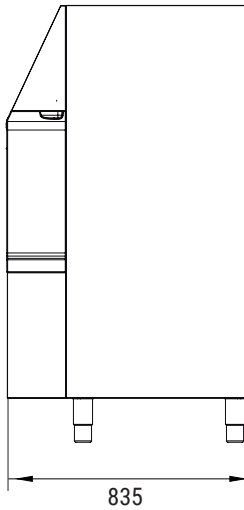

SIRION DHD DISPENSER

RIGHT SIDE VIEW
VISTA LATERAL DERECHA