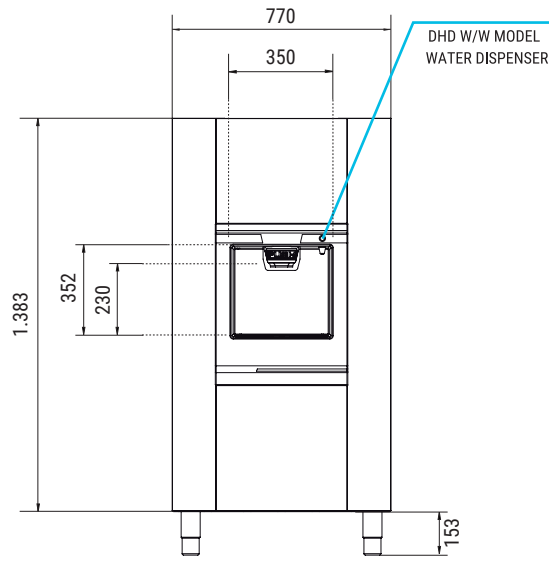

FRONTAL VIEW
VISTA FRONTAL