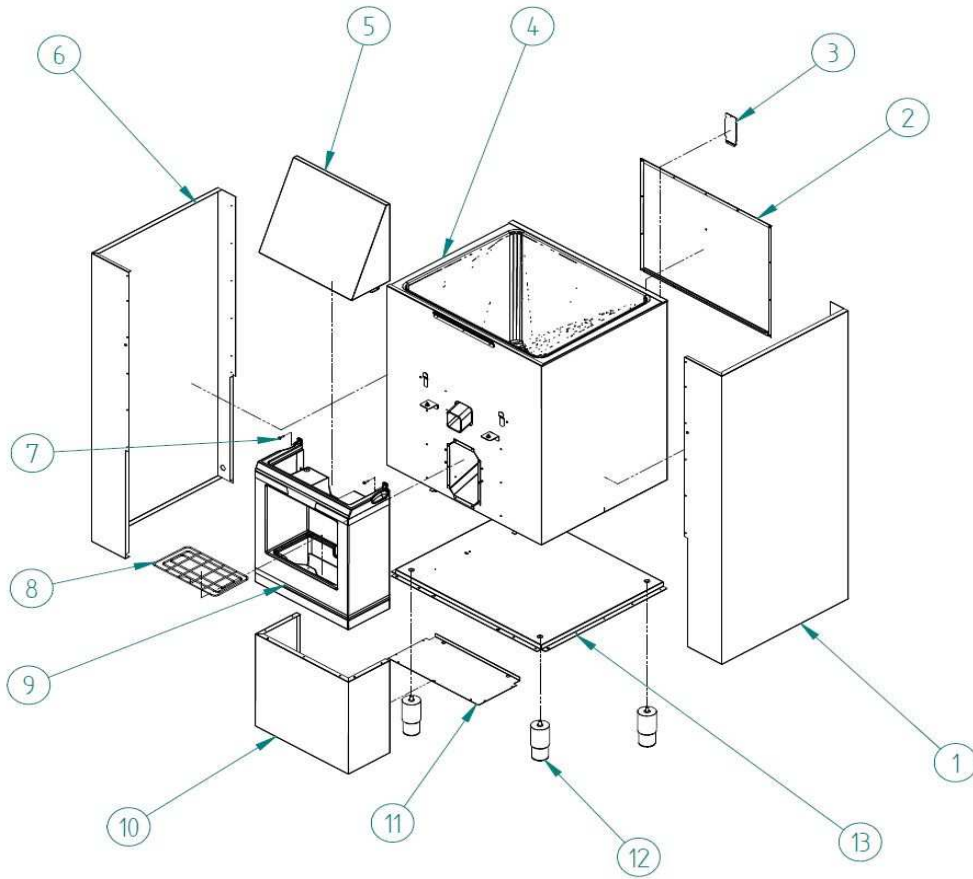

SIRION DHD

ITV
ICE makers

DESPIECE / REPUESTOS
EXPLODED VIEW / SPARE PARTS
EXPLOSIONSZEICHNUNG / ERSATZTEILE
VUE ÉCLATÉÉ / PIÈCES DÉTACHÉES
ESPLOSO / RICAMBI

CABINET

DHD DISPENSER

NAME		
1	RIGHT PANEL	6891
2	BACK PANEL	6890
3	TOP COVER	6323
4	INSULATED BIN	6869
5	TOP FRONT	7755
6	LEFT PANEL	6892
7	SCREW M5x20	7711
8	GRILL	6875
9	FRONT	6802
10	LOWER FRONT PANEL	6893
11	BASE	6903
12	INOX LEG	6749
13	BASE	7733

DISPENSER PARTS

	NAME		
1	SCHUCKO PLUG	220V	2771
		110V	408
2	PUSH-BUTTON		6148
3	MECHANISM SUPPORT		6870
4	BUSHING		171
5	COVER		6797
6	BUSHING		6868
7	SHAFT HASP		6881
8	SHAKER		6874
9	WHEEL		6249
10	FEEDER LED		6897
11	TIMER		6882
12	TENSE		6895
13	ICE PUSH-BUTTON		6801
14	MICRO BOX		371
15	MICRO		387
16	PROTECTION (MICRO)		5212
17	LED		6896
18	LED SUPPORT		6999
19	ICE EXIT		6873
20	MOTOR	220V	30560
		110V	30561
22	SCREW		6878
23	DRAIN GIRLL		766
24	DRAIN BIN		6862
25	WATER DISTRIBUTOR		6206
26	SEAL COVER		6880
27	SEAL		6879
28	WATER EXIT		7715
29	WATER VALVE	220V	7737
		110V	7736
30	WIRING FIXING FLANGE		4907
31	NUT		7710
32	SPRING		6872
32	MOTOR BRACKET V2 3MM		30616