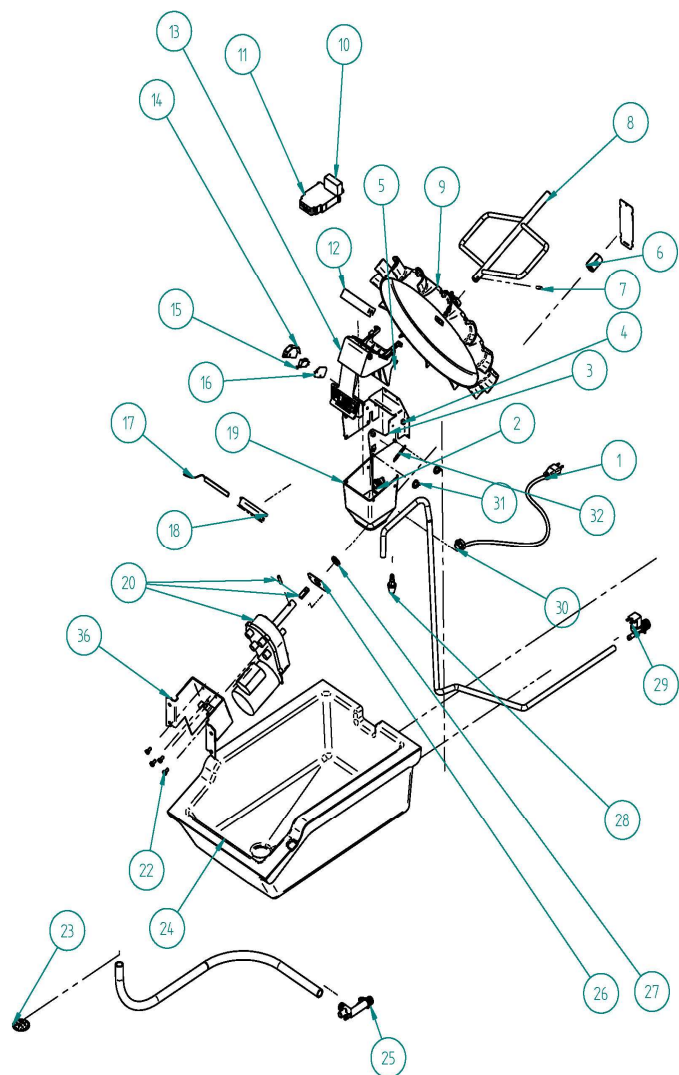

SIRION DHD

ITV
ICE makers

DESPIECE / REPUESTOS
EXPLODED VIEW / SPARE PARTS
EXPLOSIONSZEICHNUNG / ERSATZTEILE
VUE ÉCLATÉÉ / PIÈCES DÉTACHÉES
ESPLOSO / RICAMBI

CABINET

DHD DISPENSER

NAME		
1	RIGHT PANEL	6891
2	BACK PANEL	6890
3	TOP COVER	6323
4	INSULATED BIN	6869
5	TOP FRONT	7755
6	LEFT PANEL	6892
7	SCREW M5x20	7711
8	GRILL	6875
9	FRONT	6802
10	LOWER FRONT PANEL	6893
11	BASE	6903
12	INOX LEG	6749
13	BASE	7733

DISPENSER PARTS

	NAME		
1	SCHUCKO PLUG	220V	2771
		110V	408
2	PUSH-BUTTON		6148
3	MECHANISM SUPPORT		6870
4	BUSHING		171
5	COVER		6797
6	BUSHING		6868
7	SHAFT HASP		6881
8	SHAKER		6874
9	WHEEL		6249
10	FEEDER LED		6897
11	TIMER		6882
12	TENSE		6895
13	ICE PUSH-BUTTON		6801
14	MICRO BOX		371
15	MICRO		387
16	PROTECTION (MICRO)		5212
17	LED		6896
18	LED SUPPORT		6999
19	ICE EXIT		6873
20	MOTOR	220V	30560
		110V	30561
22	SCREW		6878
23	DRAIN GIRLL		766
24	DRAIN BIN		6862
25	WATER DISTRIBUTOR		6206
26	SEAL COVER		6880
27	SEAL		6879
28	WATER EXIT		7715
29	WATER VALVE	220V	7737
		110V	7736
30	WIRING FIXING FLANGE		4907
31	NUT		7710
32	SPRING		6872
32	MOTOR BRACKET V2 3MM		30616