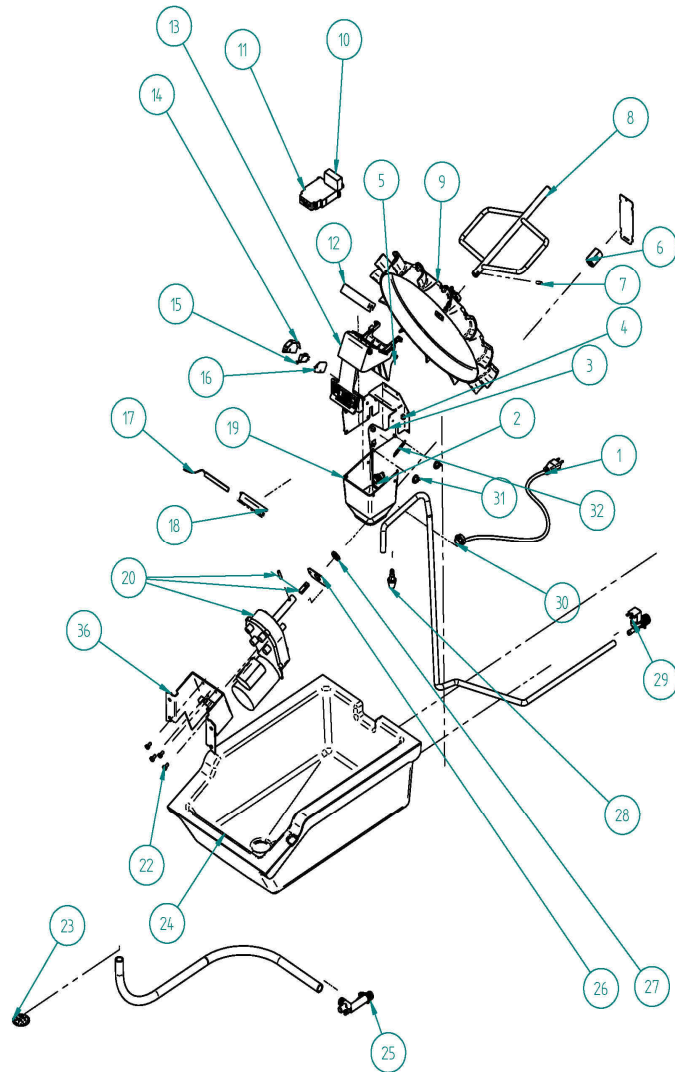

SIRION DHD 130 SLIM

ITV
ICE makers

DESPIECE / REPUESTOS
EXPLODED VIEW / SPARE PARTS
EXPLOSIONSZEICHNUNG / ERSATZTEILE
VUE ÉCLATÉE / PIÈCES DÉTACHÉES
ESPLOSO / RICAMBI

CABINET

DHD DISPENSER 130 SLIM

NAME		
1	RIGHT PANEL	31093
2	BACK PANEL	31091
3	TOP COVER	6323
4	INSULATED BIN	31103
5	TOP FRONT	31090
6	LEFT PANEL	31094
7	SCREW M5x20	7711
8	GRILL	6875
9	FRONT	6802
10	LOWER FRONT PANEL	31095
11	BASE	6903
12	INOX LEG	6749
13	BASE	31102

DISPENSER PARTS

DHD DISPENSER 130 SLIM

	NAME		
1	SCHUCKO PLUG	220V	2771
		110V	408
2	PUSH-BUTTON		6148
3	MECHANISM SUPPORT		6870
4	BUSHING		171
5	COVER		6797
6	BUSHING		6868
7	SHAFT HASP		31644
8	SHAKER		6874A
9	WHEEL		31661
10	FEEDER LED		6897
11	TIMER		6882
12	TENSE		6895
13	ICE PUSH-BUTTON		6801
14	MICRO BOX		371
15	MICRO		387
16	PROTECTION (MICRO)		5212
17	LED		6896
18	LED SUPPORT		6999
19	ICE EXIT		6873
20	MOTOR	220V	30560
		110V	30561
22	SCREW		6878
23	DRAIN GIRLL		766
24	DRAIN BIN		6862
25	WATER DISTRIBUTOR		6206
26	SEAL COVER		6880
27	SEAL		6879
28	WATER EXIT		7715
29	WATER VALVE	220V	7737
		110V	7736
30	WIRING FIXING FLANGE		4907
31	NUT		7710
32	SPRING		6872
32	MOTOR BRACKET V2 3MM		30616