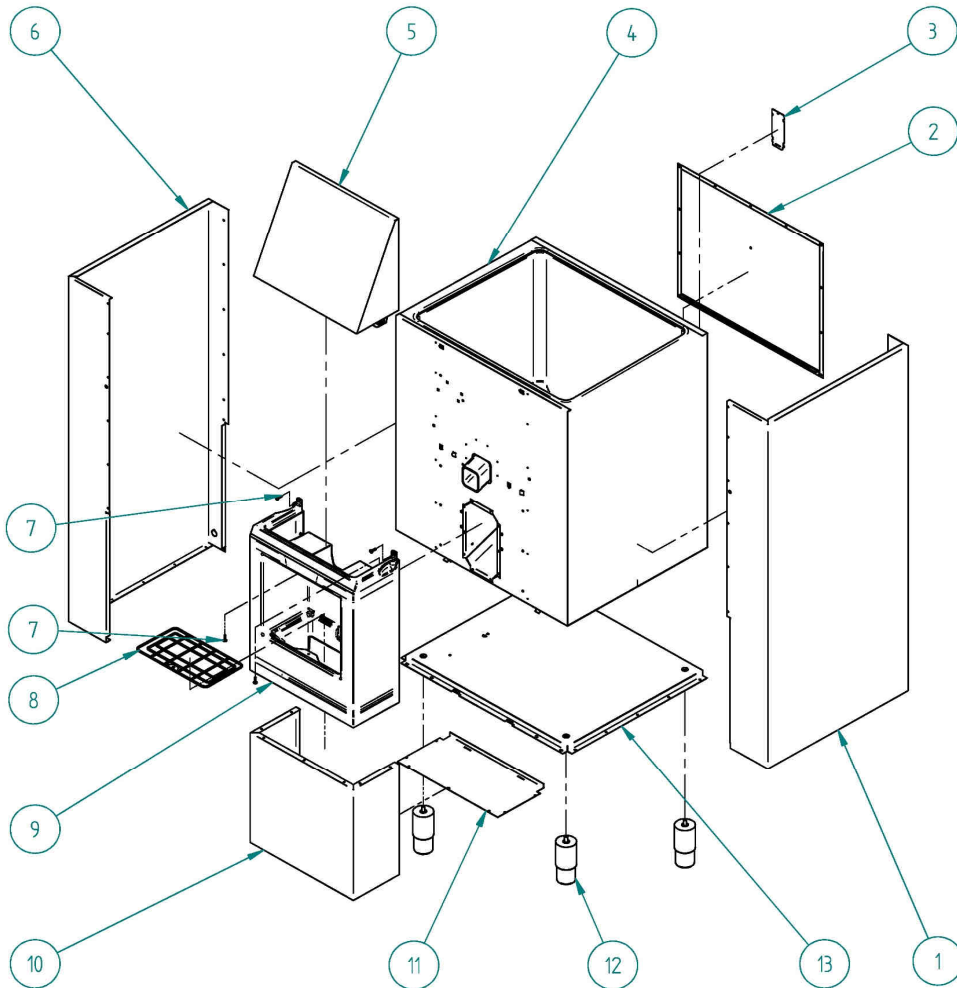

SIRION DHD 130 SLIM

ITV
ICE makers

DESPIECE / REPUESTOS
EXPLODED VIEW / SPARE PARTS
EXPLOSIONSZEICHNUNG / ERSATZTEILE
VUE ÉCLATÉE / PIÈCES DÉTACHÉES
ESPLOSO / RICAMBI

CABINET

DHD DISPENSER 130 SLIM

NAME		
1	RIGHT PANEL	31093
2	BACK PANEL	31091
3	TOP COVER	6323
4	INSULATED BIN	31103
5	TOP FRONT	31090
6	LEFT PANEL	31094
7	SCREW M5x20	7711
8	GRILL	6875
9	FRONT	6802
10	LOWER FRONT PANEL	31095
11	BASE	6903
12	INOX LEG	6749
13	BASE	31102

DISPENSER PARTS

DHD DISPENSER 130 SLIM

	NAME		
1	SCHUCKO PLUG	220V	2771
		110V	408
2	PUSH-BUTTON		6148
3	MECHANISM SUPPORT		6870
4	BUSHING		171
5	COVER		6797
6	BUSHING		6868
7	SHAFT HASP		31644
8	SHAKER		6874A
9	WHEEL		31661
10	FEEDER LED		6897
11	TIMER		6882
12	TENSE		6895
13	ICE PUSH-BUTTON		6801
14	MICRO BOX		371
15	MICRO		387
16	PROTECTION (MICRO)		5212
17	LED		6896
18	LED SUPPORT		6999
19	ICE EXIT		6873
20	MOTOR	220V	30560
		110V	30561
22	SCREW		6878
23	DRAIN GIRLL		766
24	DRAIN BIN		6862
25	WATER DISTRIBUTOR		6206
26	SEAL COVER		6880
27	SEAL		6879
28	WATER EXIT		7715
29	WATER VALVE	220V	7737
		110V	7736
30	WIRING FIXING FLANGE		4907
31	NUT		7710
32	SPRING		6872
32	MOTOR BRACKET V2 3MM		30616