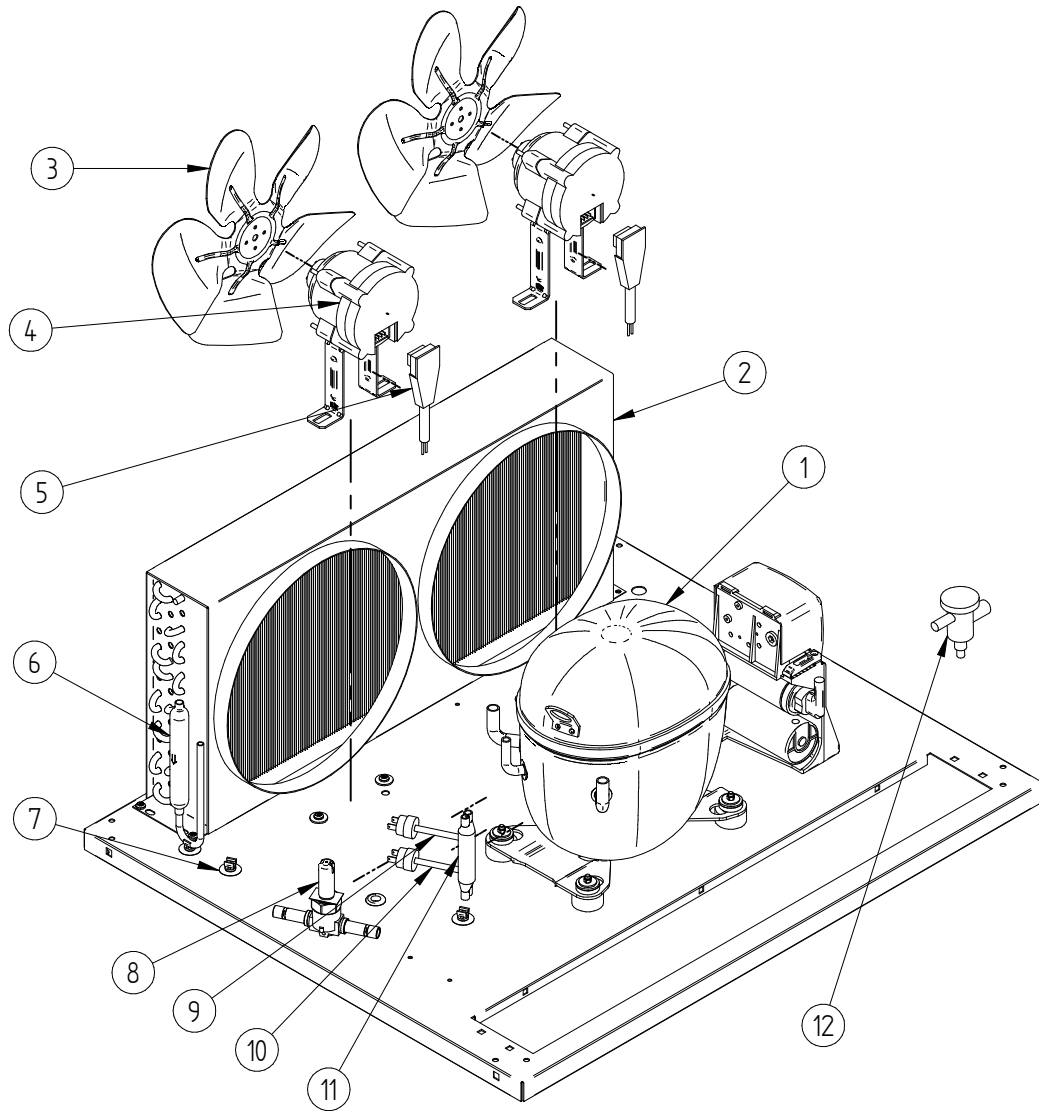

MDP150 R290

ITV
ICE makers

DESPIECE / REPUESTOS
EXPLODED VIEW / SPARE PARTS
EXPLOSIONSZEICHNUNG / ERSATZTEILE
VUE ÉCLATÉE / PIÈCES DÉTACHÉES
ESPLOSO / RICAMBI

ITEM	DESCRIPTION		CODE
1	COMPRESSOR	220V/50HZ	31310
		220V/60HZ	31458
2	AIR CONDENSER		32731
3	FAN BLADE		4994
4	FAN MOTOR		32895
5	FAN MOTOR WIRE	220V	35130
6	FILTER DRIER		7896
7	CLIP TUBE		3533
8	HOT GAS VALVE - BODY		32163
9	HIGH PRESSURE SWITCH		31660E
10	FAN CONTROL PRESSURE SWITCH		31160E
11	PRESSURE SWITCH COLLECTOR		31444
12	EXPANSION VALVE		31524

ITEM	DESCRIPTION		CODE
1	COMPRESSOR	220V/50HZ	31310
		220V/60HZ	31458
2	WATER CONDENSER		33671
3	CLIP TUBE		3533
4	FILTER DRIER		7896
5	HOT GAS VALVE - BODY		32163
6	HIGH PRESSURE SWITCH		31660E
7	FAN CONTROL PRESSURE SWITCH		31160E
8	PRESSURE SWITCH COLLECTOR		31444
9	SUCTION ACCUMULATOR		1570
10	EXPANSION VALVE		31524

ITEM	DESCRIPTION	CODE
1	ELECTRIC BOX COVER	33689
2	ELECTRONIC BOARD CLIP	31544
3	WIRE HOLE	31746
4	ELECTRONIC BOARD 220V/50HZ	33614
5	ELECTRIC BOX SUPPORT	33690
6	TEMPERATURE PROBE	32644
7	BLUE LED	32415
8	MAIN SWITCH	32416
9	CLEANING SWITCH	31719
10	BIN THERMOSTAT	31758
11	HOT GAS VALVE - COIL 220V/50-60HZ	8806

ITEM	DESCRIPTION	CODE	
1	CURTAIN SUPPORT	33725	
2	ICE CUBES RAMP	2684	
3	EVAPORATOR	GALA 30GR	7379
		DELTA MAX 40GR	32041
		SUPER STAR 60GR	7724
4	EVAPORATOR COVER	5827	
5	WATER DISTRIBUTOR	911U	
6	WATER PUMP	220V/50-60HZ	5400
7	WATER PUMP SUPPORT		3929
8	WATER PUMP DISCHARGE TUBE		2191
9	INLET WATER VALVE (WATER ENTRY)	220V/50-60HZ	329
	INLET WATER VALVE (CONDENSER)	220V/50-60HZ	6980 + 4476
10	FILTER SUPPORT		3924
11	SILICONE TUBE		4098
12	PVC TUBE		6526
13	FILTER		3941
14	BIN		7365
15	SPRAY BAR		7350
16	OVERFLOW PIPE		4426
17	O-RING		4496
18	OVERFLOW PIPE CAP		4427
19	CURTAIN ASSEMBLY		32887
20	CLIP TUBE		3533