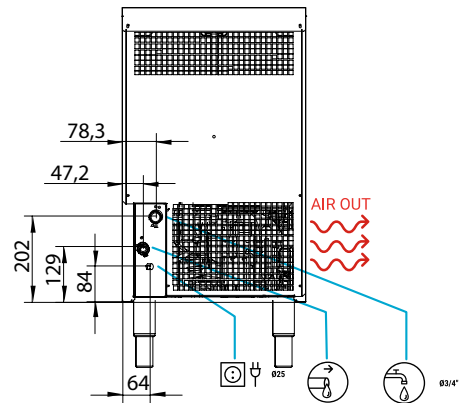

REAR VIEW
VISTA TRASERA