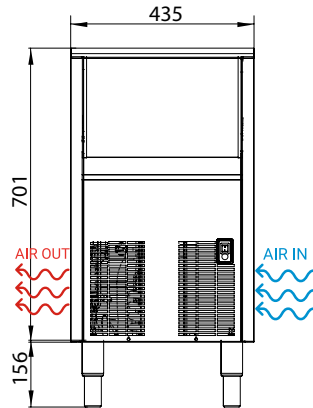

FRONTAL VIEW
VISTA FRONTAL