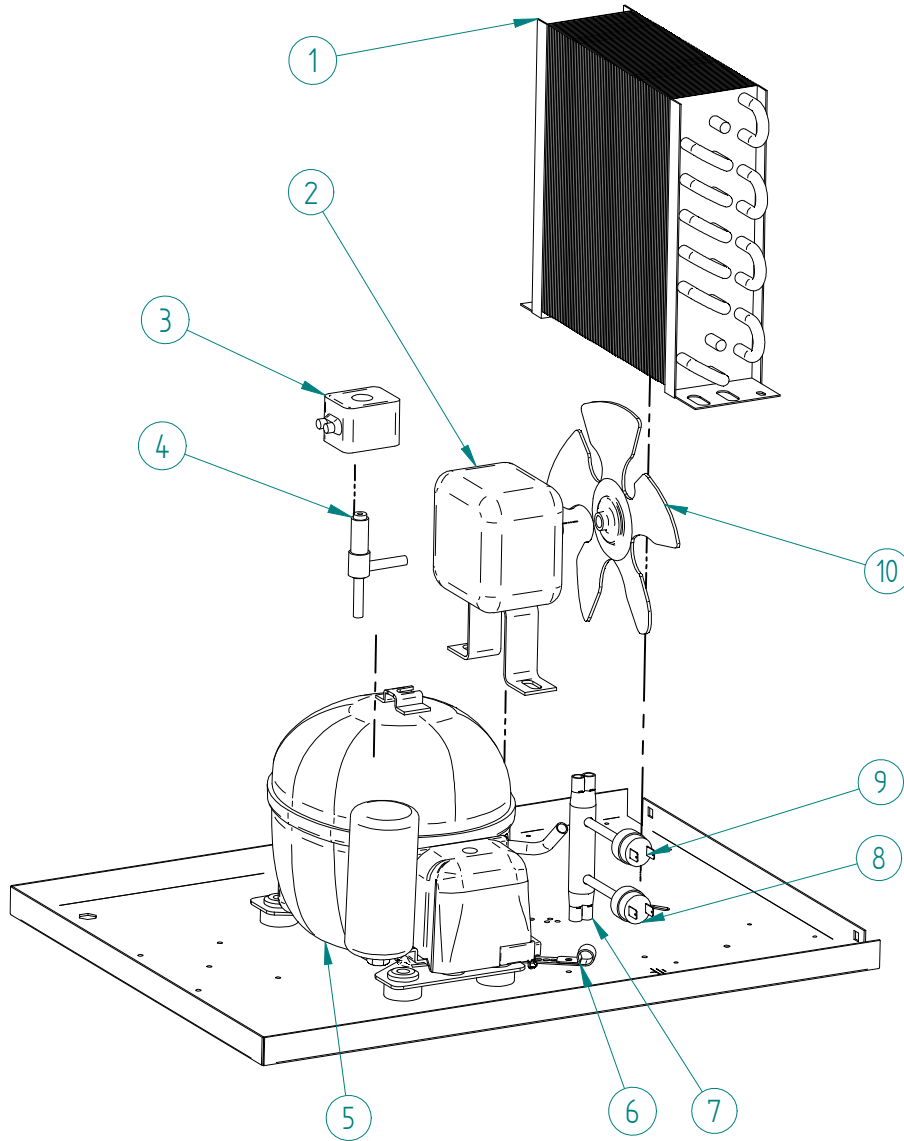

ITV
ICE makers

DESPIECE / REPUESTOS
EXPLODED VIEW / SPARE PARTS
EXPLOSIONSZEICHNUNG / ERSATZTEILE
VUE ÉCLATÉÉ / PIÈCES DÉTACHÉES
ESPLOSO / RICAMBI

ITEM	DESCRIPTION	CODE
1	AIR CONDENSER	6907A
2	FAN MOTOR	220V/50-60HZ 2170A
3	HOT GAS VALVE - COIL	220V/50-60HZ 6906
4	HOT GAS VALVE - BODY	6904
5	COMPRESSOR	220V/50HZ 220V/60HZ 33311 33840
6	CLIP TUBE	337
7	PRESSURE SWITCH COLLECTOR	31444
8	HIGH PRESSURE SWITCH	31660E
9	FAN CONTROL PRESSURE SWITCH	31160E
10	FAN BLADE	4887

*SERIAL NUMBER MUST BE PROVIDED

ITEM	DESCRIPTION	CODE	
1	COMPRESSOR	220V/50HZ	33311
		220V/60HZ	33840
2	WATER CONDENSER	5224	
3	HOT GAS VALVE - COIL	220V/50-60HZ	6906
4	HOT GAS VALVE - BODY		6904
5	FAN CONTROL PRESSURE SWITCH		31160E
6	HIGH PRESSURE SWITCH		31660E
7	CLIP TUBE		337
8	PRESSURE SWITCH COLLECTOR		31444
9	WATER CONDENSER EXTERNAL SUPPORT		4038
10	WATER CONDENSER LOWER SUPPORT		4037
11	WATER CONDENSER UPPER SUPPORT		4036

*SERIAL NUMBER MUST BE PROVIDED

ITEM	DESCRIPTION	CODE
1	ELECTRIC BOX COVER*	8213U
2	ELECTRONIC BOARD 220V/50HZ	33614
3	TEMPERATURE PROBE	33425
4	ELECTRIC BOX SUPPORT*	31826U
5	BIN THERMOSTAT	31758
6	ELECTRONIC BOARD CLIP	31544
7	MAIN SWITCH*	32416
8	BLUE LED*	32415

*SERIAL NUMBER MUST BE PROVIDED

ITEM	DESCRIPTION	CODE
1	DOOR	853
2	DOOR COVER	1017
3	LEFT PANEL	2295
4	MAIN SWITCH SUPPORT	32442
5	FRONT PANEL*	1933U
6	LEGS	2171
7	RIGHT PANEL	2294
8	REAR COVER	1794
9	TOP PANEL	1925