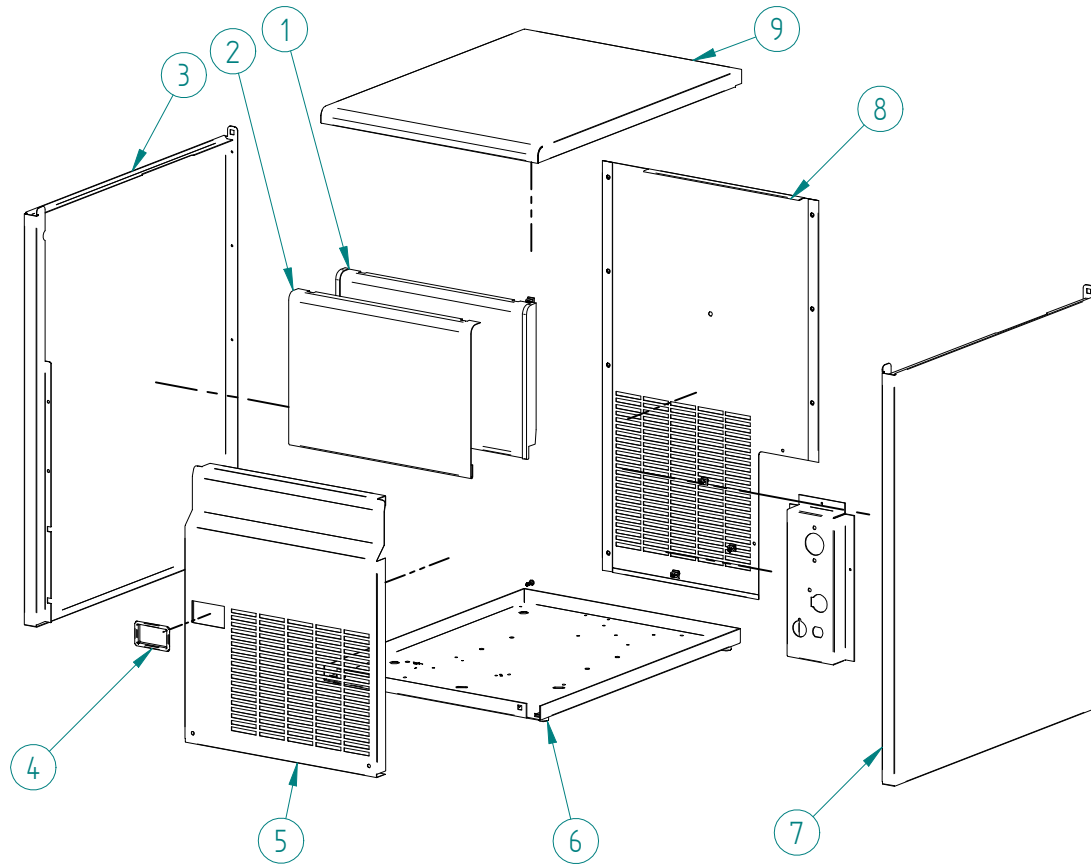

ITV
ICE makers

DESPIECE / REPUESTOS
EXPLODED VIEW / SPARE PARTS
EXPLOSIONSZEICHNUNG / ERSATZTEILE
VUE ÉCLATÉÉ / PIÈCES DÉTACHÉES
ESPLOSO / RICAMBI

ITEM	DESCRIPTION	CODE
1	AIR CONDENSER	6907A
2	FAN MOTOR	220V/50-60HZ 2170A
3	HOT GAS VALVE - COIL	220V/50-60HZ 6906
4	HOT GAS VALVE - BODY	6904
5	COMPRESSOR	220V/50HZ 220V/60HZ 33311 33840
6	CLIP TUBE	337
7	PRESSURE SWITCH COLLECTOR	31444
8	HIGH PRESSURE SWITCH	31660E
9	FAN CONTROL PRESSURE SWITCH	31160E
10	FAN BLADE	4887

*SERIAL NUMBER MUST BE PROVIDED

ITEM	DESCRIPTION	CODE	
1	COMPRESSOR	220V/50HZ	33311
		220V/60HZ	33840
2	WATER CONDENSER	5224	
3	HOT GAS VALVE - COIL	220V/50-60HZ	6906
4	HOT GAS VALVE - BODY		6904
5	FAN CONTROL PRESSURE SWITCH		31160E
6	HIGH PRESSURE SWITCH		31660E
7	CLIP TUBE		337
8	PRESSURE SWITCH COLLECTOR		31444
9	WATER CONDENSER EXTERNAL SUPPORT		4038
10	WATER CONDENSER LOWER SUPPORT		4037
11	WATER CONDENSER UPPER SUPPORT		4036

*SERIAL NUMBER MUST BE PROVIDED

ITEM	DESCRIPTION	CODE
1	ELECTRIC BOX COVER*	8213U
2	ELECTRONIC BOARD 220V/50HZ	33614
3	TEMPERATURE PROBE	33425
4	ELECTRIC BOX SUPPORT*	31826U
5	BIN THERMOSTAT	31758
6	ELECTRONIC BOARD CLIP	31544
7	MAIN SWITCH*	32416
8	BLUE LED*	32415

*SERIAL NUMBER MUST BE PROVIDED

ITEM	DESCRIPTION	CODE
1	DOOR	853
2	DOOR COVER	1017
3	LEFT PANEL	2295
4	MAIN SWITCH SUPPORT	32442
5	FRONT PANEL*	1933U
6	LEGS	2171
7	RIGHT PANEL	2294
8	REAR COVER	1794
9	TOP PANEL	1925