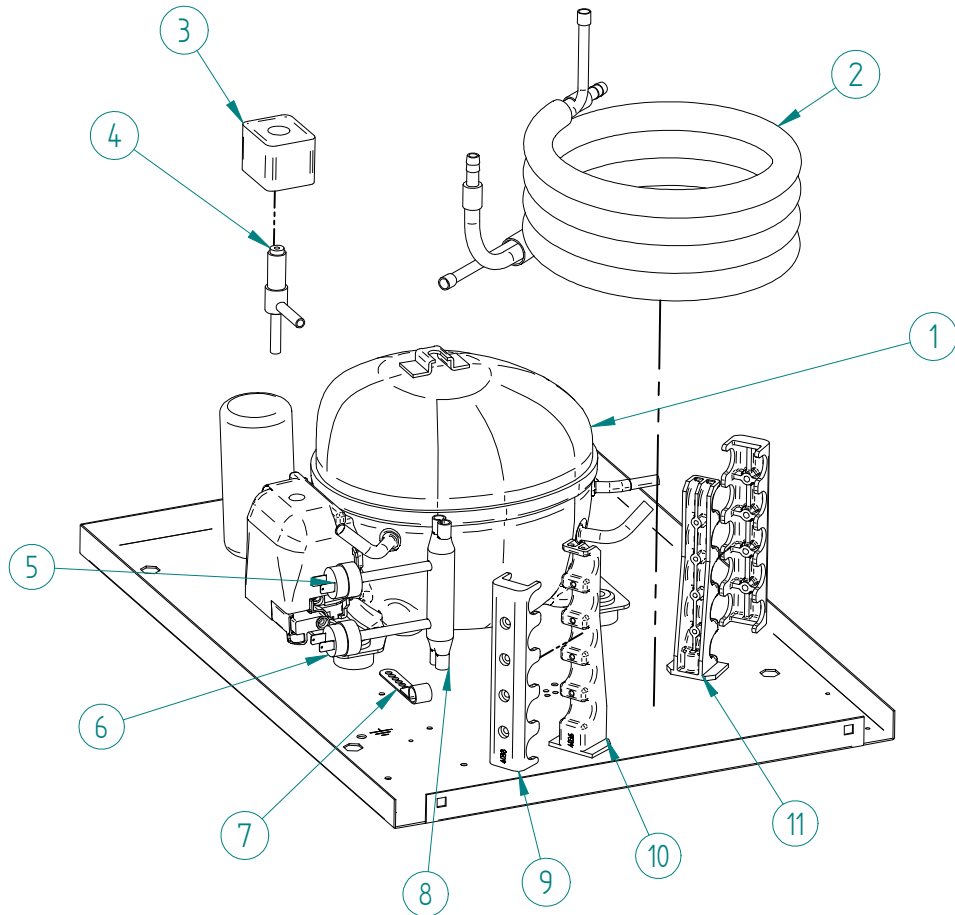

ITV
ICE makers

DESPIECE / REPUESTOS
EXPLODED VIEW / SPARE PARTS
EXPLOSIONSZEICHNUNG / ERSATZTEILE
VUE ÉCLATÉÉ / PIÈCES DÉTACHÉES
ESPLOSO / RICAMBI

ITEM	DESCRIPTION	CODE
1	AIR CONDENSER	6907A
2	FAN MOTOR	220V/50-60HZ 2170A
3	HOT GAS VALVE - COIL	220V/50-60HZ 6906
4	HOT GAS VALVE - BODY	6904
5	COMPRESSOR	220V/50HZ 220V/60HZ 33311 33840
6	CLIP TUBE	337
7	PRESSURE SWITCH COLLECTOR	31444
8	HIGH PRESSURE SWITCH	31660E
9	FAN CONTROL PRESSURE SWITCH	31160E
10	FAN BLADE	4887

*SERIAL NUMBER MUST BE PROVIDED

ITEM	DESCRIPTION	CODE	
1	COMPRESSOR	220V/50HZ	33311
		220V/60HZ	33840
2	WATER CONDENSER	5224	
3	HOT GAS VALVE - COIL	220V/50-60HZ	6906
4	HOT GAS VALVE - BODY		6904
5	FAN CONTROL PRESSURE SWITCH		31160E
6	HIGH PRESSURE SWITCH		31660E
7	CLIP TUBE		337
8	PRESSURE SWITCH COLLECTOR		31444
9	WATER CONDENSER EXTERNAL SUPPORT		4038
10	WATER CONDENSER LOWER SUPPORT		4037
11	WATER CONDENSER UPPER SUPPORT		4036

*SERIAL NUMBER MUST BE PROVIDED

ITEM	DESCRIPTION	CODE
1	ELECTRIC BOX COVER*	8213U
2	ELECTRONIC BOARD 220V/50HZ	33614
3	TEMPERATURE PROBE	33425
4	ELECTRIC BOX SUPPORT*	31826U
5	BIN THERMOSTAT	31758
6	ELECTRONIC BOARD CLIP	31544
7	MAIN SWITCH*	32416
8	BLUE LED*	32415

*SERIAL NUMBER MUST BE PROVIDED

ITEM	DESCRIPTION	CODE
1	EVAPORATOR COVER	1432
2	EVAPORATOR ALFA 16GR	6921
3	ICE CUBES RAMP	31114
4	SPRAY BAR	7333
5	FILTER	580
6	SPRAY BAR TUBE	993
7	INLET WATER VALVE 1B 220V/50-60HZ	6982
	INLET WATER VALVE 2B 220V/50-60HZ	6981+6959+4526
8	DRAIN FITTING	363
9	DRAIN TUBE	2189
10	WATER PUMP DISCHARGE TUBE	4744
11	PUMP SUPPORT	4613
12	WATER PUMP TRAY	4521
13	WATER PUMP 220V/50HZ	4769
	220V/60HZ	31981
14	WATER PUMP SUCTION TUBE	4961
15	DRAIN TUBE	2752
16	BIN	7503
17	THERMOSTAT TUBE	5230
18	THERMOSTAT JOINT	666
19	OVERFLOW PIPE	4426
20	O-RING	4496
21	OVERFLOW PIPE CAP	4427
22	CURTAIN ASSEMBLY	5223
23	CURTAIN HOLDER	8358A