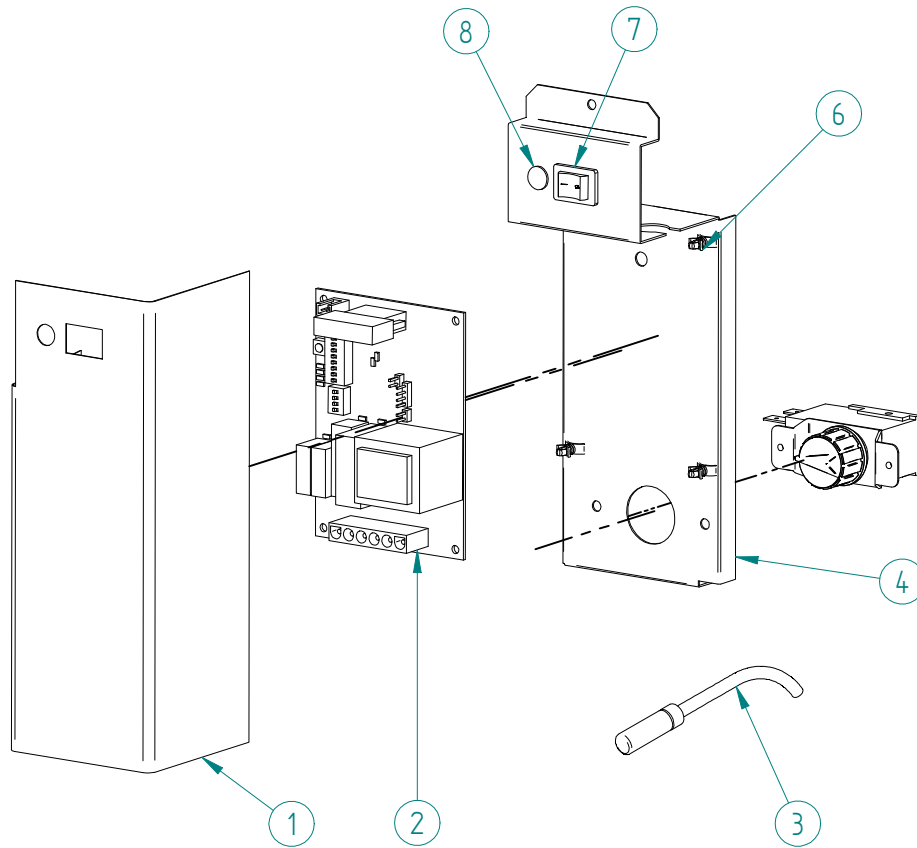

ITV
ICE makers

DESPIECE / REPUESTOS
EXPLODED VIEW / SPARE PARTS
EXPLOSIONSZEICHNUNG / ERSATZTEILE
VUE ÉCLATÉÉ / PIÈCES DÉTACHÉES
ESPLOSO / RICAMBI

ITEM	DESCRIPTION	CODE
1	AIR CONDENSER	6907A
2	FAN MOTOR	220V/50-60HZ 2170A
3	HOT GAS VALVE - COIL	220V/50-60HZ 6906
4	HOT GAS VALVE - BODY	6904
5	COMPRESSOR	220V/50HZ 220V/60HZ 33311 33840
6	CLIP TUBE	337
7	PRESSURE SWITCH COLLECTOR	31444
8	HIGH PRESSURE SWITCH	31660E
9	FAN CONTROL PRESSURE SWITCH	31160E
10	FAN BLADE	4887

*SERIAL NUMBER MUST BE PROVIDED

ITEM	DESCRIPTION	CODE	
1	COMPRESSOR	220V/50HZ	33311
		220V/60HZ	33840
2	WATER CONDENSER	5224	
3	HOT GAS VALVE - COIL	220V/50-60HZ	6906
4	HOT GAS VALVE - BODY		6904
5	FAN CONTROL PRESSURE SWITCH		31160E
6	HIGH PRESSURE SWITCH		31660E
7	CLIP TUBE		337
8	PRESSURE SWITCH COLLECTOR		31444
9	WATER CONDENSER EXTERNAL SUPPORT		4038
10	WATER CONDENSER LOWER SUPPORT		4037
11	WATER CONDENSER UPPER SUPPORT		4036

*SERIAL NUMBER MUST BE PROVIDED

ITEM	DESCRIPTION	CODE
1	ELECTRIC BOX COVER*	8213U
2	ELECTRONIC BOARD 220V/50HZ	33614
3	TEMPERATURE PROBE	33425
4	ELECTRIC BOX SUPPORT*	31826U
5	BIN THERMOSTAT	31758
6	ELECTRONIC BOARD CLIP	31544
7	MAIN SWITCH*	32416
8	BLUE LED*	32415

*SERIAL NUMBER MUST BE PROVIDED

ITEM	DESCRIPTION	CODE
1	DOOR	853
2	DOOR COVER	1017
3	LEFT PANEL	2295
4	MAIN SWITCH SUPPORT	32442
5	FRONT PANEL*	1933U
6	LEGS	2171
7	RIGHT PANEL	2294
8	REAR COVER	1794
9	TOP PANEL	1925