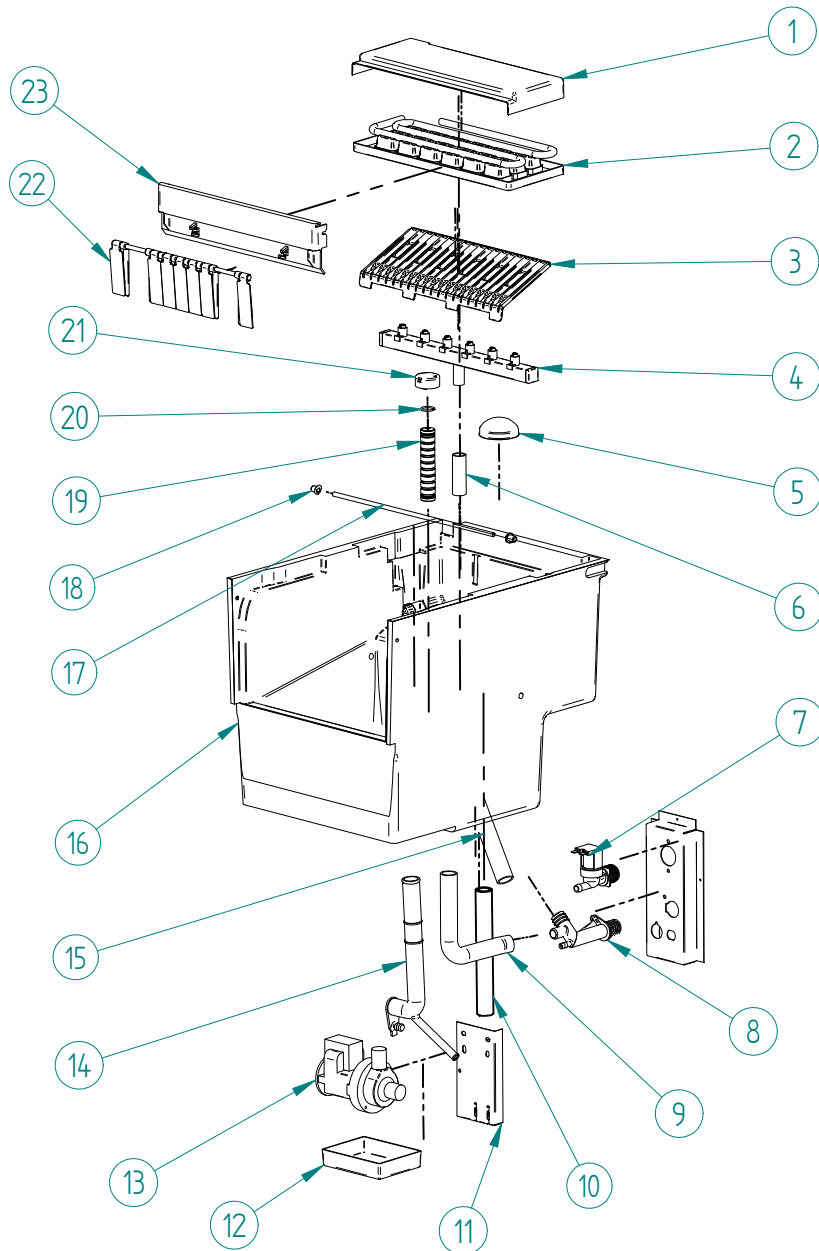

ITEM	DESCRIPTION	CODE
1	EVAPORATOR COVER	1432
2	EVAPORATOR ALFA 16GR	6921
3	ICE CUBES RAMP	31114
4	SPRAY BAR	7333
5	FILTER	580
6	SPRAY BAR TUBE	993
7	INLET WATER VALVE 1B 220V/50-60HZ	6982
	INLET WATER VALVE 2B 220V/50-60HZ	6981+6959+4526
8	DRAIN FITTING	363
9	DRAIN TUBE	2189
10	WATER PUMP DISCHARGE TUBE	4744
11	PUMP SUPPORT	4613
12	WATER PUMP TRAY	4521
13	WATER PUMP 220V/50HZ	4769
	220V/60HZ	31981
14	WATER PUMP SUCTION TUBE	4961
15	DRAIN TUBE	2752
16	BIN	7503
17	THERMOSTAT TUBE	5230
18	THERMOSTAT JOINT	666
19	OVERFLOW PIPE	4426
20	O-RING	4496
21	OVERFLOW PIPE CAP	4427
22	CURTAIN ASSEMBLY	5223
23	CURTAIN HOLDER	8358A

*SERIAL NUMBER MUST BE PROVIDED