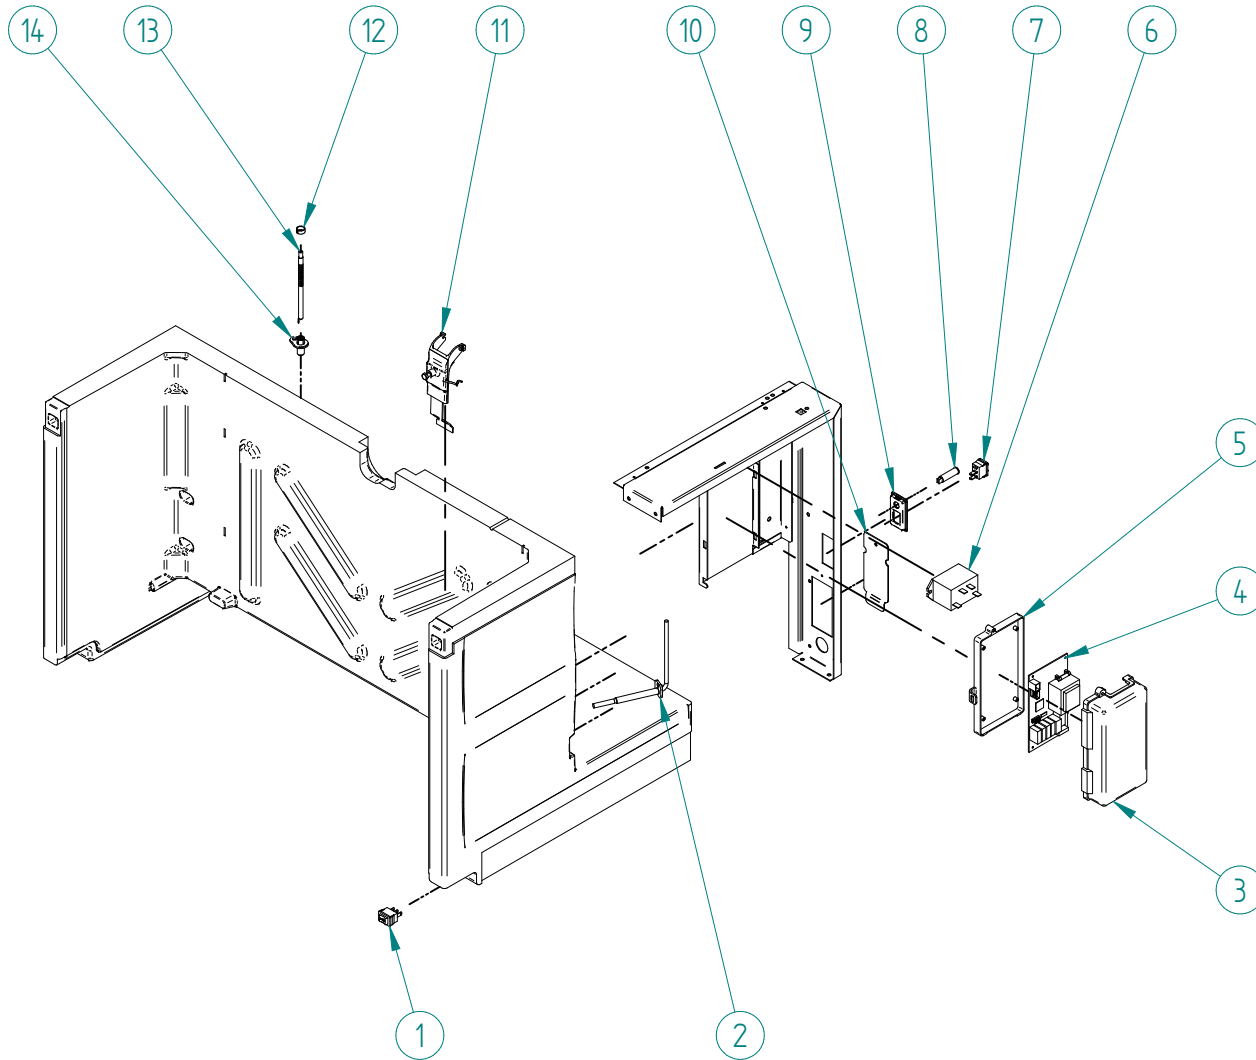

DESPIECE / REPUESTOS  
EXPLODED VIEW / SPARE PARTS  
EXPLOSIONSZEICHNUNG / ERSATZTEILE  
VUE ÉCLATÉE / PIÈCES DÉTACHÉES  
ESPLOSO / RICAMBI

ITEM	DESCRIPTION	30"	
		MS 220	
1	AIR CONDENSER	32846	
2	FAN BLADE	6398	
3	EXPANSION VALVE	31524	
4	FAN SUPPORT	6500U	
5	FAN MOTOR	220V/50HZ	32654
		115V/60HZ	32655
		220V/50HZ	32656
		115V/60HZ	32657
6	DRIER FILTER	220V/50HZ	7896
		115V/60HZ	2560
7	PLASTIC CLIP 1/4"	3533	
8	COMPRESSOR	220V/50HZ	31307
		115V/60HZ	31456
9	PRESSURE SWITCH COLLECTOR	31444	
10	HIGH PRESSURE SWITCH	31660E	
11	FAN CONTROL PRESSURE SWITCH	31160E	
12	HOT GAS VALVE - COIL	220V/50HZ	5173
		115V/60HZ	5414
13	HOT GAS VALVE - BODY	6396	

ITEM	DESCRIPTION	30"	
		MS 220	
1	SWITCH (ICE-STANDBY-WASH)	6161	
2	CURTAIN SENSOR	6521A	
3	ELECTRIC BOX COVER	30861	
4	ELECTRONIC BOARD	220V/50HZ	6252D
		115V/60HZ	6253D
5	ELECTRIC BOX	2181	
6	RELAY 115V/60HZ	220V/50HZ	32502
		115V/60HZ	32501
7	MAIN SWITCH	32416	
8	BLUE LED	32415	
9	MAIN SWITCH SUPPORT	32441	
10	JUNCTION BOX COVER	220V/50HZ	N/A
		115V/60HZ	31921
11	THICKNESS ICE BLOCK SENSOR	6334	
12	COMPRESSING RING	504	
13	ISOLATED WATER LEVEL SENSOR	30982	
14	SUPPORT WATER LEVEL SENSOR	8670	

ITEM	DESCRIPTION	30"
		MS 220
1	FRONT PANEL	6269
2	RIGHT PANEL	6327
3	SIDE LOUVER	6084
4	WIRE PROTECTION GRILL	32835
5	REAR PANEL	6315U
6	TOP PANEL	6073
7	LEFT PANEL	6328
8	FEMALE PANEL CLIP	6180
9	MALE PANEL CLIP	6181

ITEM	DESCRIPTION	30"
		MS 220
1	WATER BIN	6078
2	LOWER WATER PUMP DISCHARGE TUBE	6130
3	WATER PUMP DISCHARGE TUBES JUNCTION	6526
4	UPPER WATER PUMP DISCHARGE TUBE	6129
5	DRAIN FITTING	220V/50HZ 6206
		115V/60HZ 31723
6	DRAIN TUBE	220V/50HZ 6131
		115V/60HZ 31845
7	INLET WATER VALVE	220V/50HZ 6980+6355
		115V/60HZ 31810
8	WATER DRAIN VALVE	220V/50HZ 6183
		115V/60HZ 6182
9	WATER PUMP	220V/50HZ 6509
		115V/60HZ 6508
10	DISTRIBUTOR JOINT	6456
11	WATER DISTRIBUTOR	30039G
12	EVAPORATOR FULL DICE ASSY	6337
		EVAPORATOR HALF DICE ASSY 6338
13	PIPE	3363
14	PIPE PROTECTION	6132
15	CURTAIN	6081K