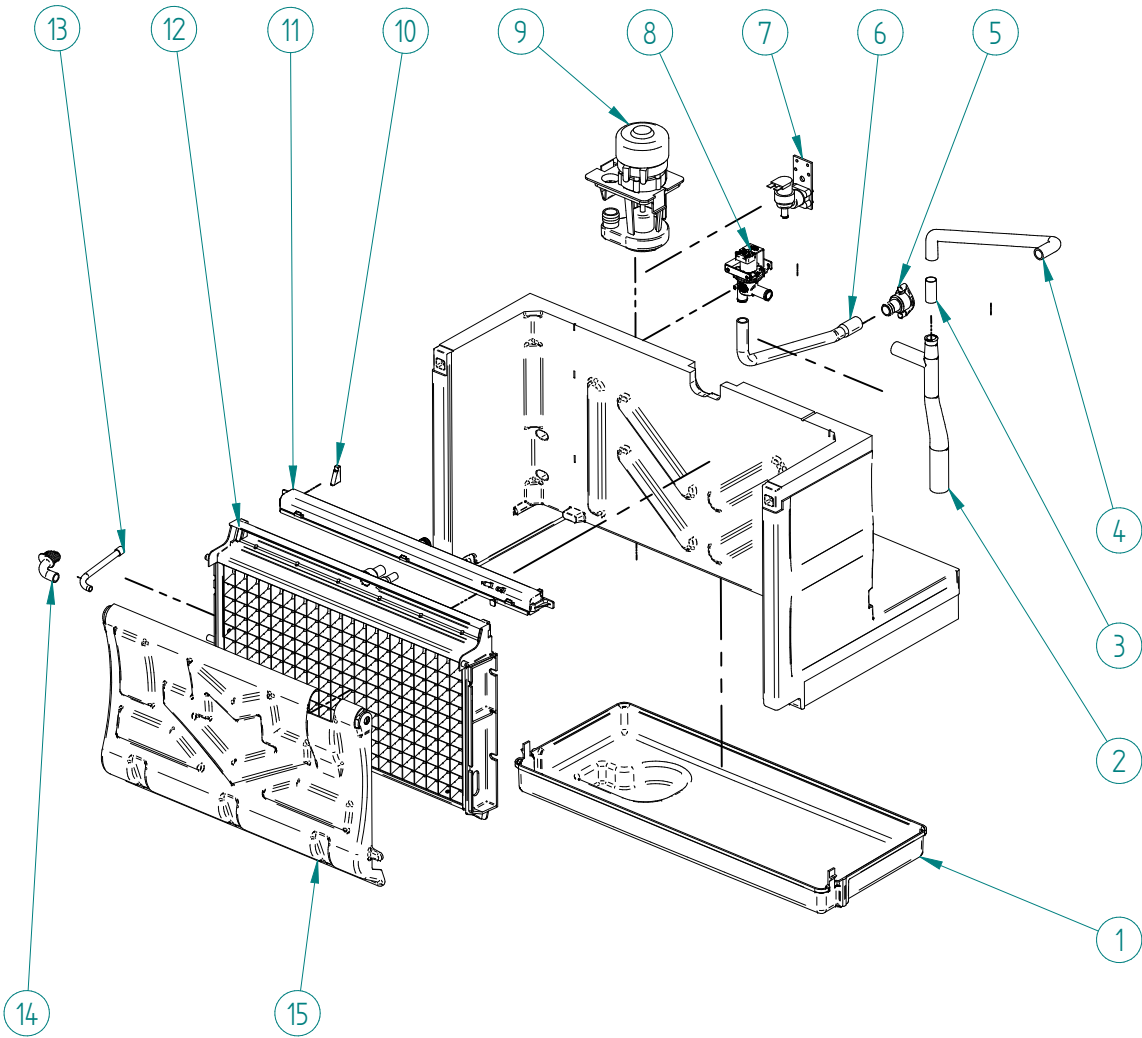

DESPIECE / REPUESTOS  
EXPLODED VIEW / SPARE PARTS  
EXPLOSIONSZEICHNUNG / ERSATZTEILE  
VUE ÉCLATÉE / PIÈCES DÉTACHÉES  
ESPLOSO / RICAMBI

ITEM	DESCRIPTION	30"	
		MS 220	
1	AIR CONDENSER	32846	
2	FAN BLADE	6398	
3	EXPANSION VALVE	31524	
4	FAN SUPPORT	6500U	
5	FAN MOTOR	220V/50HZ	32654
		115V/60HZ	32655
		220V/50HZ	32656
		115V/60HZ	32657
6	DRIER FILTER	220V/50HZ	7896
		115V/60HZ	2560
7	PLASTIC CLIP 1/4"	3533	
8	COMPRESSOR	220V/50HZ	31307
		115V/60HZ	31456
9	PRESSURE SWITCH COLLECTOR	31444	
10	HIGH PRESSURE SWITCH	31660E	
11	FAN CONTROL PRESSURE SWITCH	31160E	
12	HOT GAS VALVE - COIL	220V/50HZ	5173
		115V/60HZ	5414
13	HOT GAS VALVE - BODY	6396	

ITEM	DESCRIPTION	30"	
		MS 220	
1	SWITCH (ICE-STANDBY-WASH)	6161	
2	CURTAIN SENSOR	6521A	
3	ELECTRIC BOX COVER	30861	
4	ELECTRONIC BOARD	220V/50HZ	6252D
		115V/60HZ	6253D
5	ELECTRIC BOX	2181	
6	RELAY 115V/60HZ	220V/50HZ	32502
		115V/60HZ	32501
7	MAIN SWITCH	32416	
8	BLUE LED	32415	
9	MAIN SWITCH SUPPORT	32441	
10	JUNCTION BOX COVER	220V/50HZ	N/A
		115V/60HZ	31921
11	THICKNESS ICE BLOCK SENSOR	6334	
12	COMPRESSING RING	504	
13	ISOLATED WATER LEVEL SENSOR	30982	
14	SUPPORT WATER LEVEL SENSOR	8670	

ITEM	DESCRIPTION	30"
		MS 220
1	FRONT PANEL	6269
2	RIGHT PANEL	6327
3	SIDE LOUVER	6084
4	WIRE PROTECTION GRILL	32835
5	REAR PANEL	6315U
6	TOP PANEL	6073
7	LEFT PANEL	6328
8	FEMALE PANEL CLIP	6180
9	MALE PANEL CLIP	6181

ITEM	DESCRIPTION	30"
		MS 220
1	WATER BIN	6078
2	LOWER WATER PUMP DISCHARGE TUBE	6130
3	WATER PUMP DISCHARGE TUBES JUNCTION	6526
4	UPPER WATER PUMP DISCHARGE TUBE	6129
5	DRAIN FITTING	220V/50HZ 6206
		115V/60HZ 31723
6	DRAIN TUBE	220V/50HZ 6131
		115V/60HZ 31845
7	INLET WATER VALVE	220V/50HZ 6980+6355
		115V/60HZ 31810
8	WATER DRAIN VALVE	220V/50HZ 6183
		115V/60HZ 6182
9	WATER PUMP	220V/50HZ 6509
		115V/60HZ 6508
10	DISTRIBUTOR JOINT	6456
11	WATER DISTRIBUTOR	30039G
12	EVAPORATOR FULL DICE ASSY	6337
		EVAPORATOR HALF DICE ASSY 6338
13	PIPE	3363
14	PIPE PROTECTION	6132
15	CURTAIN	6081K