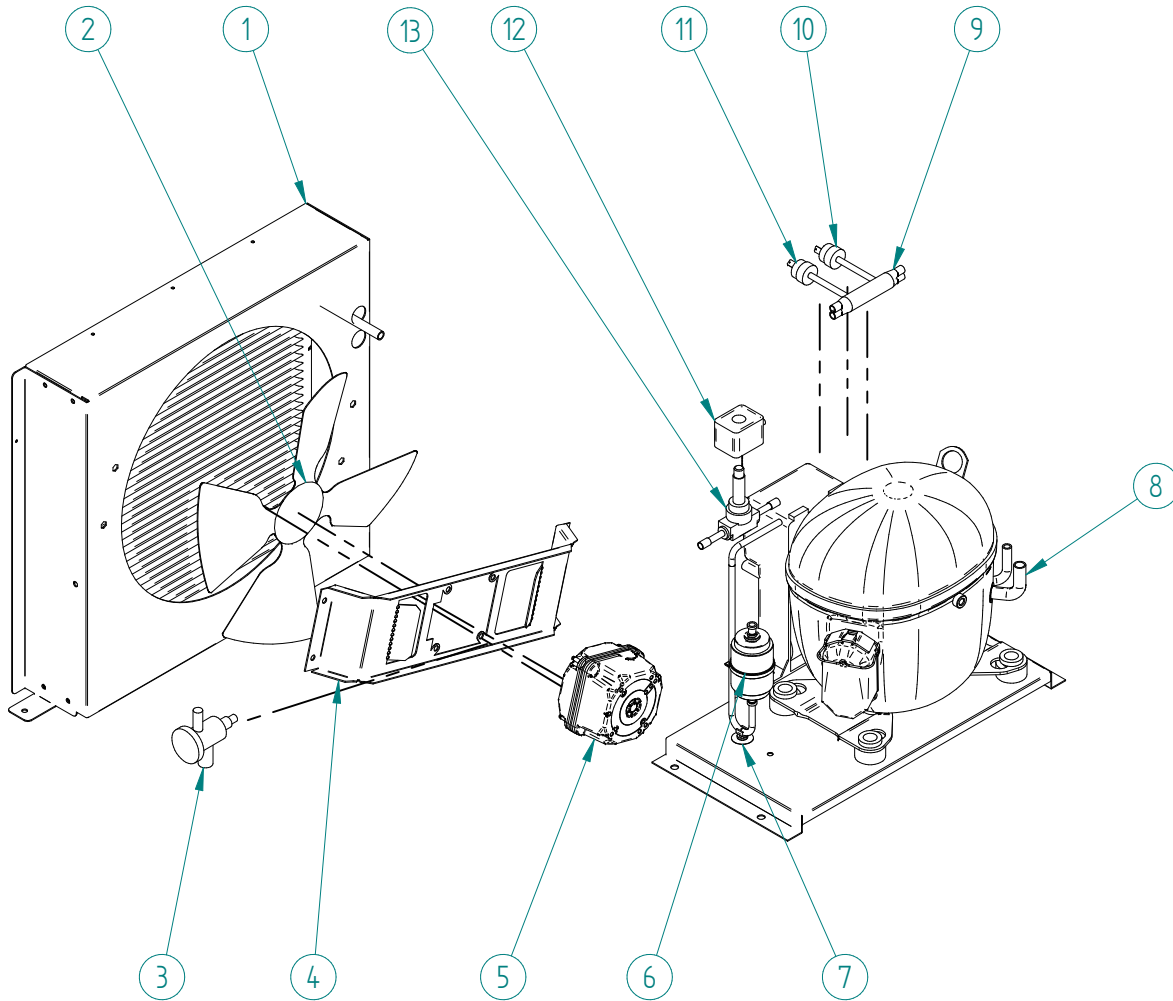

DESPIECE / REPUESTOS  
EXPLODED VIEW / SPARE PARTS  
EXPLOSIONSZEICHNUNG / ERSATZTEILE  
VUE ÉCLATÉE / PIÈCES DÉTACHÉES  
ESPLOSO / RICAMBI

ITEM	DESCRIPTION	30"	
		MS 220	
1	AIR CONDENSER	32846	
2	FAN BLADE	6398	
3	EXPANSION VALVE	31524	
4	FAN SUPPORT	6500U	
5	FAN MOTOR	220V/50HZ	32654
		115V/60HZ	32655
		220V/50HZ	32656
		115V/60HZ	32657
6	DRIER FILTER	220V/50HZ	7896
		115V/60HZ	2560
7	PLASTIC CLIP 1/4"	3533	
8	COMPRESSOR	220V/50HZ	31307
		115V/60HZ	31456
9	PRESSURE SWITCH COLLECTOR	31444	
10	HIGH PRESSURE SWITCH	31660E	
11	FAN CONTROL PRESSURE SWITCH	31160E	
12	HOT GAS VALVE - COIL	220V/50HZ	5173
		115V/60HZ	5414
13	HOT GAS VALVE - BODY	6396	

ITEM	DESCRIPTION	30"	
		MS 220	
1	SWITCH (ICE-STANDBY-WASH)	6161	
2	CURTAIN SENSOR	6521A	
3	ELECTRIC BOX COVER	30861	
4	ELECTRONIC BOARD	220V/50HZ	6252D
		115V/60HZ	6253D
5	ELECTRIC BOX	2181	
6	RELAY 115V/60HZ	220V/50HZ	32502
		115V/60HZ	32501
7	MAIN SWITCH	32416	
8	BLUE LED	32415	
9	MAIN SWITCH SUPPORT	32441	
10	JUNCTION BOX COVER	220V/50HZ	N/A
		115V/60HZ	31921
11	THICKNESS ICE BLOCK SENSOR	6334	
12	COMPRESSING RING	504	
13	ISOLATED WATER LEVEL SENSOR	30982	
14	SUPPORT WATER LEVEL SENSOR	8670	

ITEM	DESCRIPTION	30"
		MS 220
1	FRONT PANEL	6269
2	RIGHT PANEL	6327
3	SIDE LOUVER	6084
4	WIRE PROTECTION GRILL	32835
5	REAR PANEL	6315U
6	TOP PANEL	6073
7	LEFT PANEL	6328
8	FEMALE PANEL CLIP	6180
9	MALE PANEL CLIP	6181

ITEM	DESCRIPTION	30"
		MS 220
1	WATER BIN	6078
2	LOWER WATER PUMP DISCHARGE TUBE	6130
3	WATER PUMP DISCHARGE TUBES JUNCTION	6526
4	UPPER WATER PUMP DISCHARGE TUBE	6129
5	DRAIN FITTING	220V/50HZ 6206
		115V/60HZ 31723
6	DRAIN TUBE	220V/50HZ 6131
		115V/60HZ 31845
7	INLET WATER VALVE	220V/50HZ 6980+6355
		115V/60HZ 31810
8	WATER DRAIN VALVE	220V/50HZ 6183
		115V/60HZ 6182
9	WATER PUMP	220V/50HZ 6509
		115V/60HZ 6508
10	DISTRIBUTOR JOINT	6456
11	WATER DISTRIBUTOR	30039G
12	EVAPORATOR FULL DICE ASSY	6337
		EVAPORATOR HALF DICE ASSY 6338
13	PIPE	3363
14	PIPE PROTECTION	6132
15	CURTAIN	6081K