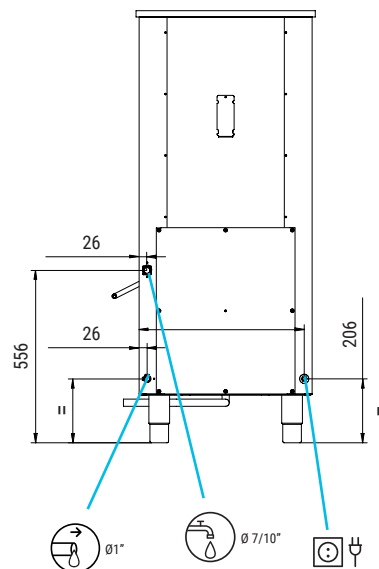

REAR VIEW
VISTA POSTERIORE