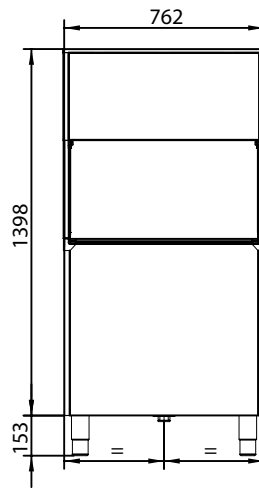

	 24 H	 10°C (Kg)	 10°C (Kg)	 21°C (Kg)	 15°C (Kg)	 STOCK (Kg)	 (mm)	 (mm)	
QUASAR 150C A		137	123	230	Width 762	Width 790	QUASAR 20gr 29 (Ø) x 42 mm (H) Average dimensions Dimensioni medie		
QUASAR 150C W		-	-		Depth 818	Depth 860			
					Height 1.398*	Height 1.520			

PARTICLE FILTER
FILTRO ANTIPARTICOLATO

ANTI-CHLORINE FILTER
FILTRO CLORO FA

QUASAR 150C

RIGHT SIDE VIEW
VISTA LATERALE DESTRA

FRONTAL VIEW
VISTA FRONTALE

REAR VIEW
VISTA POSTERIORE

* All measurements in mm.
* Tutte le misure in mm.