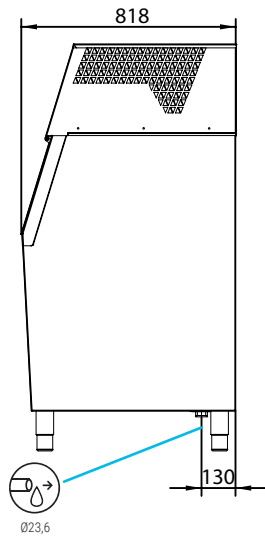

	 24 H	 10°C (Kg)	 10°C (Kg)	 21°C (Kg)	 15°C (Kg)	 STOCK (Kg)	 (mm)	 (mm)	
QUASAR 150C A		137	123	230	Width 762	Width 790	QUASAR 20gr 29 (Ø) x 42 mm (H) Average dimensions Dimensioni medie		
QUASAR 150C W		-	-		Depth 818	Depth 860			
					Height 1.398*	Height 1.520			

PARTICLE FILTER
FILTRO ANTIPARTICOLATO

ANTI-CHLORINE FILTER
FILTRO CLORO FA

QUASAR 150C

RIGHT SIDE VIEW
VISTA LATERALE DESTRA

FRONTAL VIEW
VISTA FRONTALE

REAR VIEW
VISTA POSTERIORE

* All measurements in mm.
* Tutte le misure in mm.