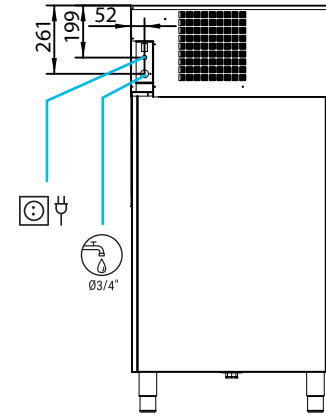

	 24 H	 10°C (Kg)	 10°C (Kg)	 21°C (Kg)	 15°C (Kg)	 STOCK (Kg)	 (mm)	 (mm)	
QUASAR 150C A		137	123	230	Width 762	Width 790	QUASAR 20gr 29 (Ø) x 42 mm (H) Average dimensions Dimensioni medie		
QUASAR 150C W		-	-		Depth 818	Depth 860			
					Height 1.398*	Height 1.520			

PARTICLE FILTER
FILTRO ANTIPARTICOLATO

ANTI-CHLORINE FILTER
FILTRO CLORO FA

QUASAR 150C

RIGHT SIDE VIEW
VISTA LATERALE DESTRA

FRONTAL VIEW
VISTA FRONTALE

REAR VIEW
VISTA POSTERIORE

* All measurements in mm.
* Tutte le misure in mm.