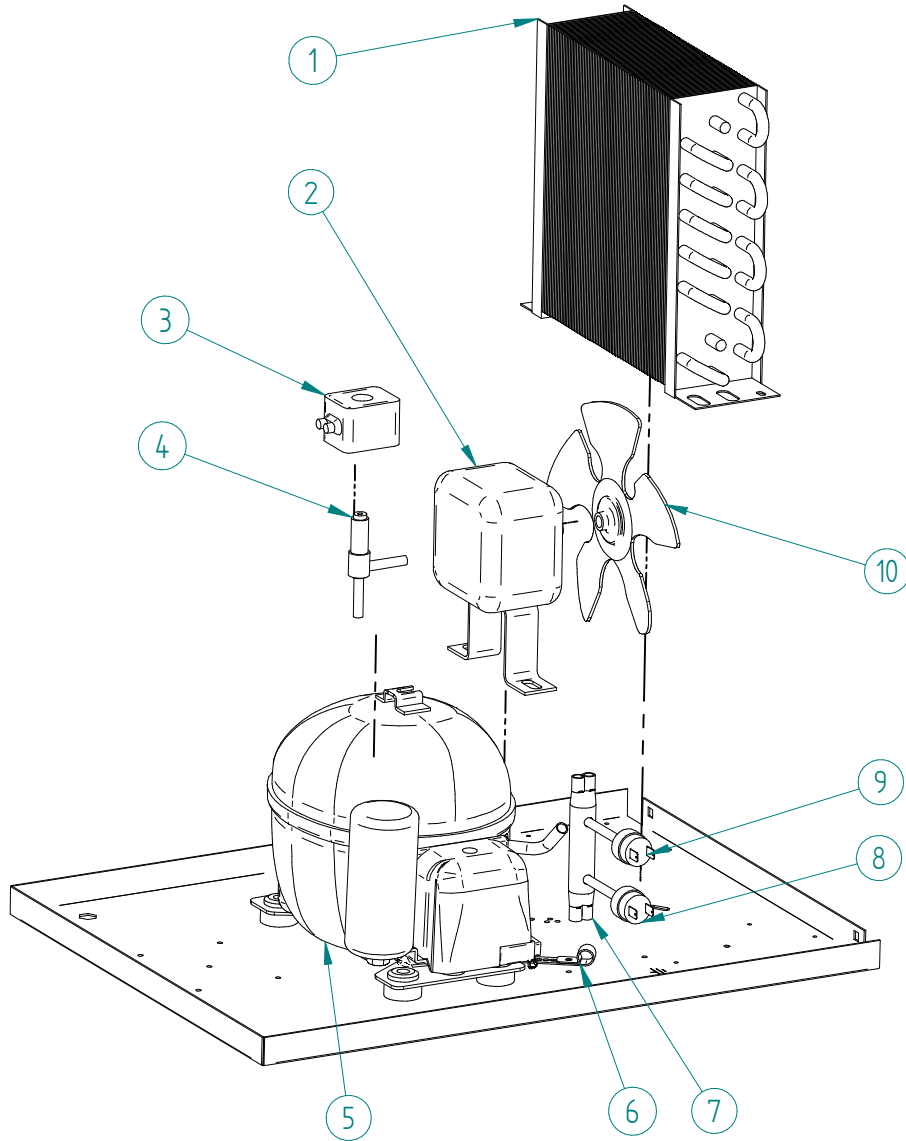

**ITV**  
ICE makers

DESPIECE / REPUESTOS  
EXPLODED VIEW / SPARE PARTS  
EXPLOSIONSZEICHNUNG / ERSATZTEILE  
VUE ÉCLATÉE / PIÈCES DÉTACHÉES  
ESPLOSO / RICAMBI

ITEM	DESCRIPTION	CODE
1	AIR CONDENSER	6907A
2	FAN MOTOR	220V/50-60HZ 2170A
3	HOT GAS VALVE - COIL	220V/50-60HZ 6906
4	HOT GAS VALVE - BODY	6904
5	COMPRESSOR	220V/50HZ 220V/60HZ 33311 33840
6	CLIP TUBE	337
7	PRESSURE SWITCH COLLECTOR	31444
8	HIGH PRESSURE SWITCH	31660E
9	FAN CONTROL PRESSURE SWITCH	31160E
10	FAN BLADE	4887

\*SERIAL NUMBER MUST BE PROVIDED

ITEM	DESCRIPTION	CODE
1	COMPRESSOR 220V/50HZ 220V/60HZ	33311
		33840
2	WATER CONDENSER	5224
3	HOT GAS VALVE - COIL 220V/50-60HZ	6906
4	HOT GAS VALVE - BODY	6904
5	FAN CONTROL PRESSURE SWITCH	31160E
6	HIGH PRESSURE SWITCH	31660E
7	CLIP TUBE	337
8	PRESSURE SWITCH COLLECTOR	31444
9	WATER CONDENSER EXTERNAL SUPPORT	4038
10	WATER CONDENSER LOWER SUPPORT	4037
11	WATER CONDENSER UPPER SUPPORT	4036

\*SERIAL NUMBER MUST BE PROVIDED

ITEM	DESCRIPTION	CODE
1	ELECTRIC BOX COVER*	8213U
2	ELECTRONIC BOARD 220V/50HZ	33614
3	TEMPERATURE PROBE	33425
4	ELECTRIC BOX SUPPORT*	31826U
5	BIN THERMOSTAT	31758
6	ELECTRONIC BOARD CLIP	31544
7	MAIN SWITCH*	32416
8	BLUE LED*	32415

\*SERIAL NUMBER MUST BE PROVIDED

ITEM	DESCRIPTION	CODE
1	DOOR	853
2	DOOR COVER	1017
3	LEFT PANEL	2295
4	MAIN SWITCH SUPPORT	32442
5	FRONT PANEL*	1933U
6	LEGS	2171
7	RIGHT PANEL	2294
8	REAR COVER	1794
9	TOP PANEL	1925