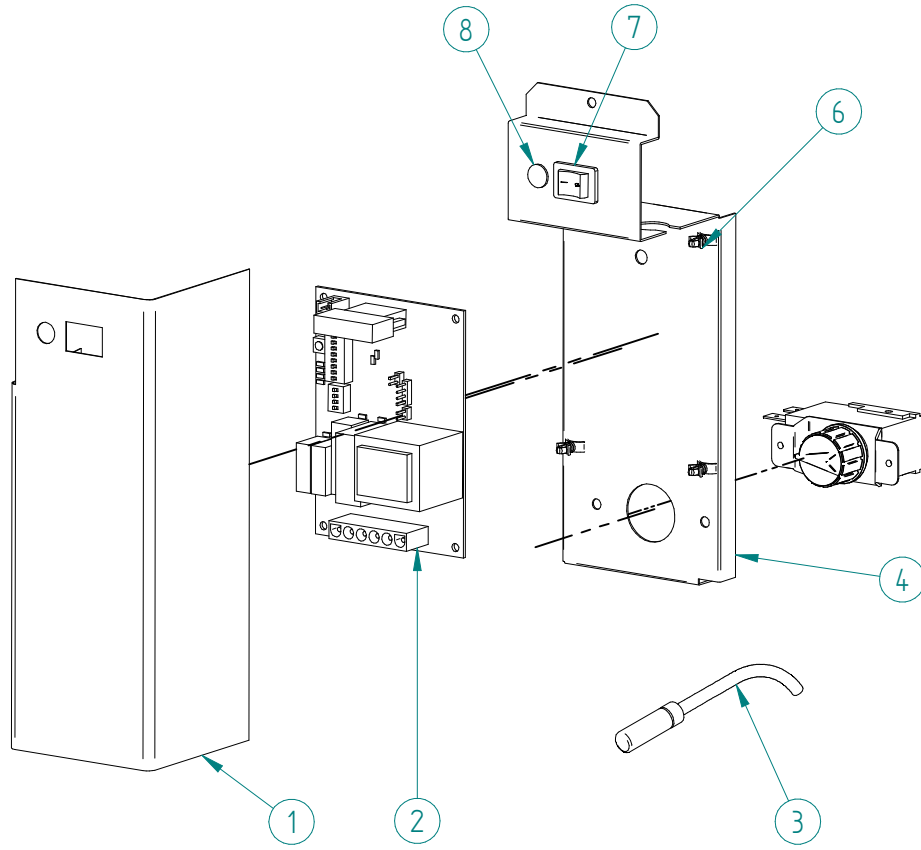

**ITV**  
ICE makers

DESPIECE / REPUESTOS  
EXPLODED VIEW / SPARE PARTS  
EXPLOSIONSZEICHNUNG / ERSATZTEILE  
VUE ÉCLATÉE / PIÈCES DÉTACHÉES  
ESPLOSO / RICAMBI

ITEM	DESCRIPTION	CODE
1	AIR CONDENSER	6907A
2	FAN MOTOR	220V/50-60HZ 2170A
3	HOT GAS VALVE - COIL	220V/50-60HZ 6906
4	HOT GAS VALVE - BODY	6904
5	COMPRESSOR	220V/50HZ 220V/60HZ 33311 33840
6	CLIP TUBE	337
7	PRESSURE SWITCH COLLECTOR	31444
8	HIGH PRESSURE SWITCH	31660E
9	FAN CONTROL PRESSURE SWITCH	31160E
10	FAN BLADE	4887

\*SERIAL NUMBER MUST BE PROVIDED

ITEM	DESCRIPTION	CODE
1	COMPRESSOR 220V/50HZ 220V/60HZ	33311
		33840
2	WATER CONDENSER	5224
3	HOT GAS VALVE - COIL 220V/50-60HZ	6906
4	HOT GAS VALVE - BODY	6904
5	FAN CONTROL PRESSURE SWITCH	31160E
6	HIGH PRESSURE SWITCH	31660E
7	CLIP TUBE	337
8	PRESSURE SWITCH COLLECTOR	31444
9	WATER CONDENSER EXTERNAL SUPPORT	4038
10	WATER CONDENSER LOWER SUPPORT	4037
11	WATER CONDENSER UPPER SUPPORT	4036

\*SERIAL NUMBER MUST BE PROVIDED

ITEM	DESCRIPTION	CODE
1	ELECTRIC BOX COVER*	8213U
2	ELECTRONIC BOARD 220V/50HZ	33614
3	TEMPERATURE PROBE	33425
4	ELECTRIC BOX SUPPORT*	31826U
5	BIN THERMOSTAT	31758
6	ELECTRONIC BOARD CLIP	31544
7	MAIN SWITCH*	32416
8	BLUE LED*	32415

\*SERIAL NUMBER MUST BE PROVIDED

ITEM	DESCRIPTION	CODE
1	DOOR	853
2	DOOR COVER	1017
3	LEFT PANEL	2295
4	MAIN SWITCH SUPPORT	32442
5	FRONT PANEL*	1933U
6	LEGS	2171
7	RIGHT PANEL	2294
8	REAR COVER	1794
9	TOP PANEL	1925