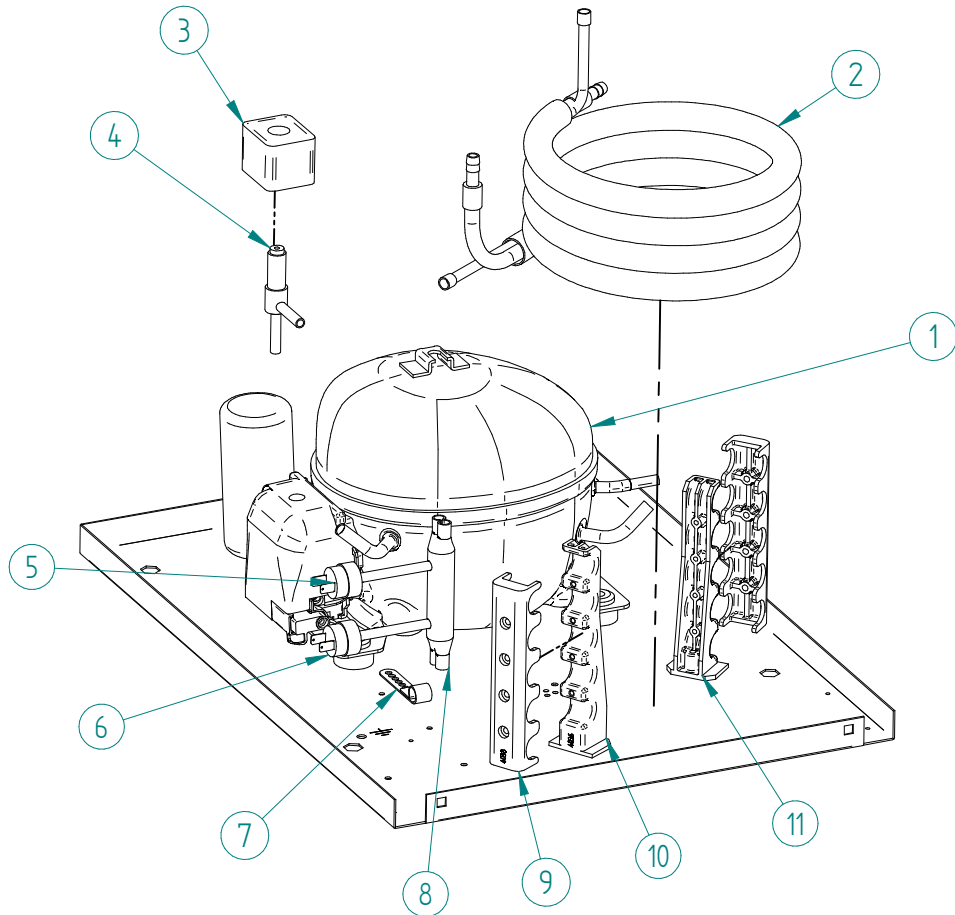

**ITV**  
ICE makers

DESPIECE / REPUESTOS  
EXPLODED VIEW / SPARE PARTS  
EXPLOSIONSZEICHNUNG / ERSATZTEILE  
VUE ÉCLATÉE / PIÈCES DÉTACHÉES  
ESPLOSO / RICAMBI

ITEM	DESCRIPTION	CODE
1	AIR CONDENSER	6907A
2	FAN MOTOR	220V/50-60HZ 2170A
3	HOT GAS VALVE - COIL	220V/50-60HZ 6906
4	HOT GAS VALVE - BODY	6904
5	COMPRESSOR	220V/50HZ 220V/60HZ 33311 33840
6	CLIP TUBE	337
7	PRESSURE SWITCH COLLECTOR	31444
8	HIGH PRESSURE SWITCH	31660E
9	FAN CONTROL PRESSURE SWITCH	31160E
10	FAN BLADE	4887

\*SERIAL NUMBER MUST BE PROVIDED

ITEM	DESCRIPTION	CODE
1	COMPRESSOR 220V/50HZ 220V/60HZ	33311
		33840
2	WATER CONDENSER	5224
3	HOT GAS VALVE - COIL 220V/50-60HZ	6906
4	HOT GAS VALVE - BODY	6904
5	FAN CONTROL PRESSURE SWITCH	31160E
6	HIGH PRESSURE SWITCH	31660E
7	CLIP TUBE	337
8	PRESSURE SWITCH COLLECTOR	31444
9	WATER CONDENSER EXTERNAL SUPPORT	4038
10	WATER CONDENSER LOWER SUPPORT	4037
11	WATER CONDENSER UPPER SUPPORT	4036

\*SERIAL NUMBER MUST BE PROVIDED

ITEM	DESCRIPTION	CODE
1	ELECTRIC BOX COVER*	8213U
2	ELECTRONIC BOARD 220V/50HZ	33614
3	TEMPERATURE PROBE	33425
4	ELECTRIC BOX SUPPORT*	31826U
5	BIN THERMOSTAT	31758
6	ELECTRONIC BOARD CLIP	31544
7	MAIN SWITCH*	32416
8	BLUE LED*	32415

\*SERIAL NUMBER MUST BE PROVIDED

ITEM	DESCRIPTION	CODE
1	EVAPORATOR COVER	1432
2	EVAPORATOR ALFA 16GR	6921
3	ICE CUBES RAMP	31114
4	SPRAY BAR	7333
5	FILTER	580
6	SPRAY BAR TUBE	993
7	INLET WATER VALVE 1B 220V/50-60HZ	6982
	INLET WATER VALVE 2B 220V/50-60HZ	6981+6959+4526
8	DRAIN FITTING	363
9	DRAIN TUBE	2189
10	WATER PUMP DISCHARGE TUBE	4744
11	PUMP SUPPORT	4613
12	WATER PUMP TRAY	4521
13	WATER PUMP 220V/50HZ	4769
	220V/60HZ	31981
14	WATER PUMP SUCTION TUBE	4961
15	DRAIN TUBE	2752
16	BIN	7002
17	THERMOSTAT TUBE	5230
18	THERMOSTAT JOINT	666
19	OVERFLOW PIPE	4426
20	O-RING	4496
21	OVERFLOW PIPE CAP	4427
22	CURTAIN ASSEMBLY	5223
23	CURTAIN HOLDER	8358A