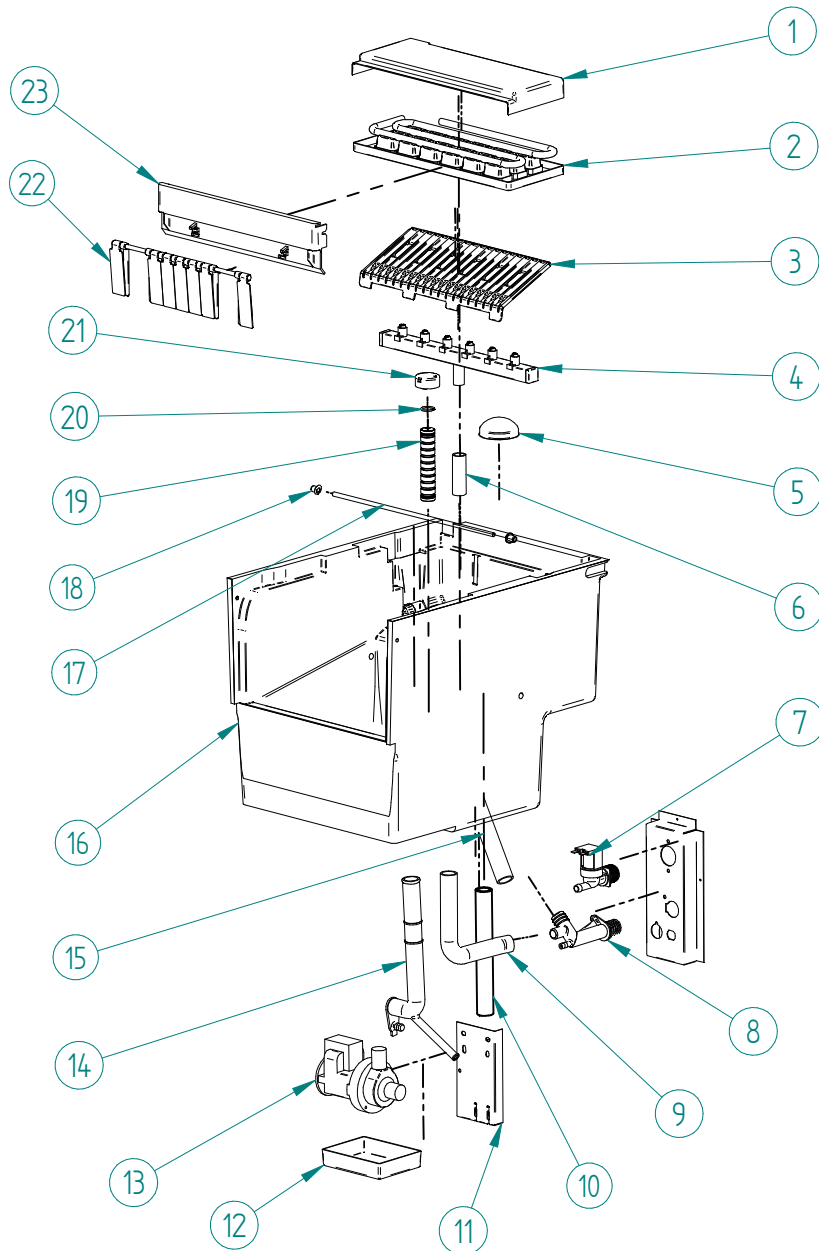

ITEM	DESCRIPTION	CODE
1	EVAPORATOR COVER	1432
2	EVAPORATOR ALFA 16GR	6921
3	ICE CUBES RAMP	31114
4	SPRAY BAR	7333
5	FILTER	580
6	SPRAY BAR TUBE	993
7	INLET WATER VALVE 1B 220V/50-60HZ	6982
	INLET WATER VALVE 2B 220V/50-60HZ	6981+6959+4526
8	DRAIN FITTING	363
9	DRAIN TUBE	2189
10	WATER PUMP DISCHARGE TUBE	4744
11	PUMP SUPPORT	4613
12	WATER PUMP TRAY	4521
13	WATER PUMP 220V/50HZ	4769
	220V/60HZ	31981
14	WATER PUMP SUCTION TUBE	4961
15	DRAIN TUBE	2752
16	BIN	7002
17	THERMOSTAT TUBE	5230
18	THERMOSTAT JOINT	666
19	OVERFLOW PIPE	4426
20	O-RING	4496
21	OVERFLOW PIPE CAP	4427
22	CURTAIN ASSEMBLY	5223
23	CURTAIN HOLDER	8358A

*SERIAL NUMBER MUST BE PROVIDED