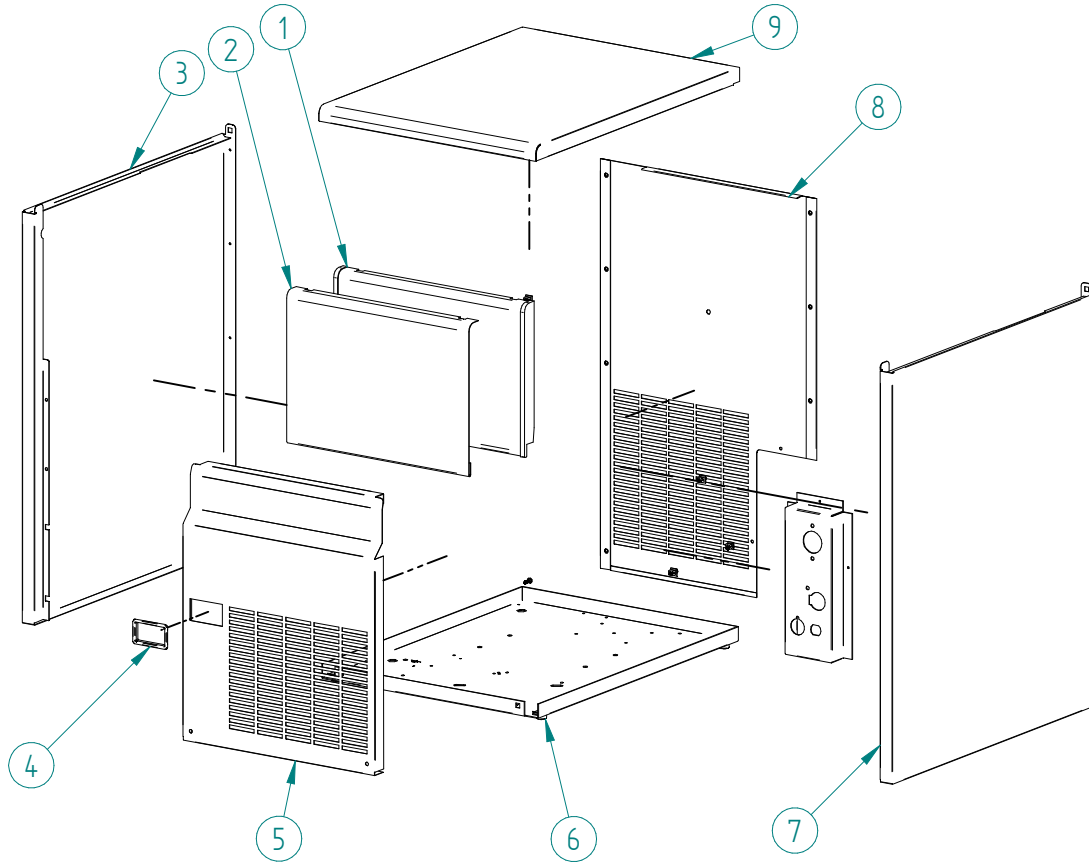

**ITV**  
ICE makers

DESPIECE / REPUESTOS  
EXPLODED VIEW / SPARE PARTS  
EXPLOSIONSZEICHNUNG / ERSATZTEILE  
VUE ÉCLATÉE / PIÈCES DÉTACHÉES  
ESPLOSO / RICAMBI

ITEM	DESCRIPTION	CODE
1	AIR CONDENSER	6907A
2	FAN MOTOR	220V/50-60HZ 2170A
3	HOT GAS VALVE - COIL	220V/50-60HZ 6906
4	HOT GAS VALVE - BODY	6904
5	COMPRESSOR	220V/50HZ 220V/60HZ 33311 33840
6	CLIP TUBE	337
7	PRESSURE SWITCH COLLECTOR	31444
8	HIGH PRESSURE SWITCH	31660E
9	FAN CONTROL PRESSURE SWITCH	31160E
10	FAN BLADE	4887

\*SERIAL NUMBER MUST BE PROVIDED

ITEM	DESCRIPTION	CODE
1	COMPRESSOR 220V/50HZ 220V/60HZ	33311
		33840
2	WATER CONDENSER	5224
3	HOT GAS VALVE - COIL 220V/50-60HZ	6906
4	HOT GAS VALVE - BODY	6904
5	FAN CONTROL PRESSURE SWITCH	31160E
6	HIGH PRESSURE SWITCH	31660E
7	CLIP TUBE	337
8	PRESSURE SWITCH COLLECTOR	31444
9	WATER CONDENSER EXTERNAL SUPPORT	4038
10	WATER CONDENSER LOWER SUPPORT	4037
11	WATER CONDENSER UPPER SUPPORT	4036

\*SERIAL NUMBER MUST BE PROVIDED

ITEM	DESCRIPTION	CODE
1	ELECTRIC BOX COVER*	8213U
2	ELECTRONIC BOARD 220V/50HZ	33614
3	TEMPERATURE PROBE	33425
4	ELECTRIC BOX SUPPORT*	31826U
5	BIN THERMOSTAT	31758
6	ELECTRONIC BOARD CLIP	31544
7	MAIN SWITCH*	32416
8	BLUE LED*	32415

\*SERIAL NUMBER MUST BE PROVIDED

ITEM	DESCRIPTION	CODE
1	DOOR	853
2	DOOR COVER	1017
3	LEFT PANEL	2295
4	MAIN SWITCH SUPPORT	32442
5	FRONT PANEL*	1933U
6	LEGS	2171
7	RIGHT PANEL	2294
8	REAR COVER	1794
9	TOP PANEL	1925