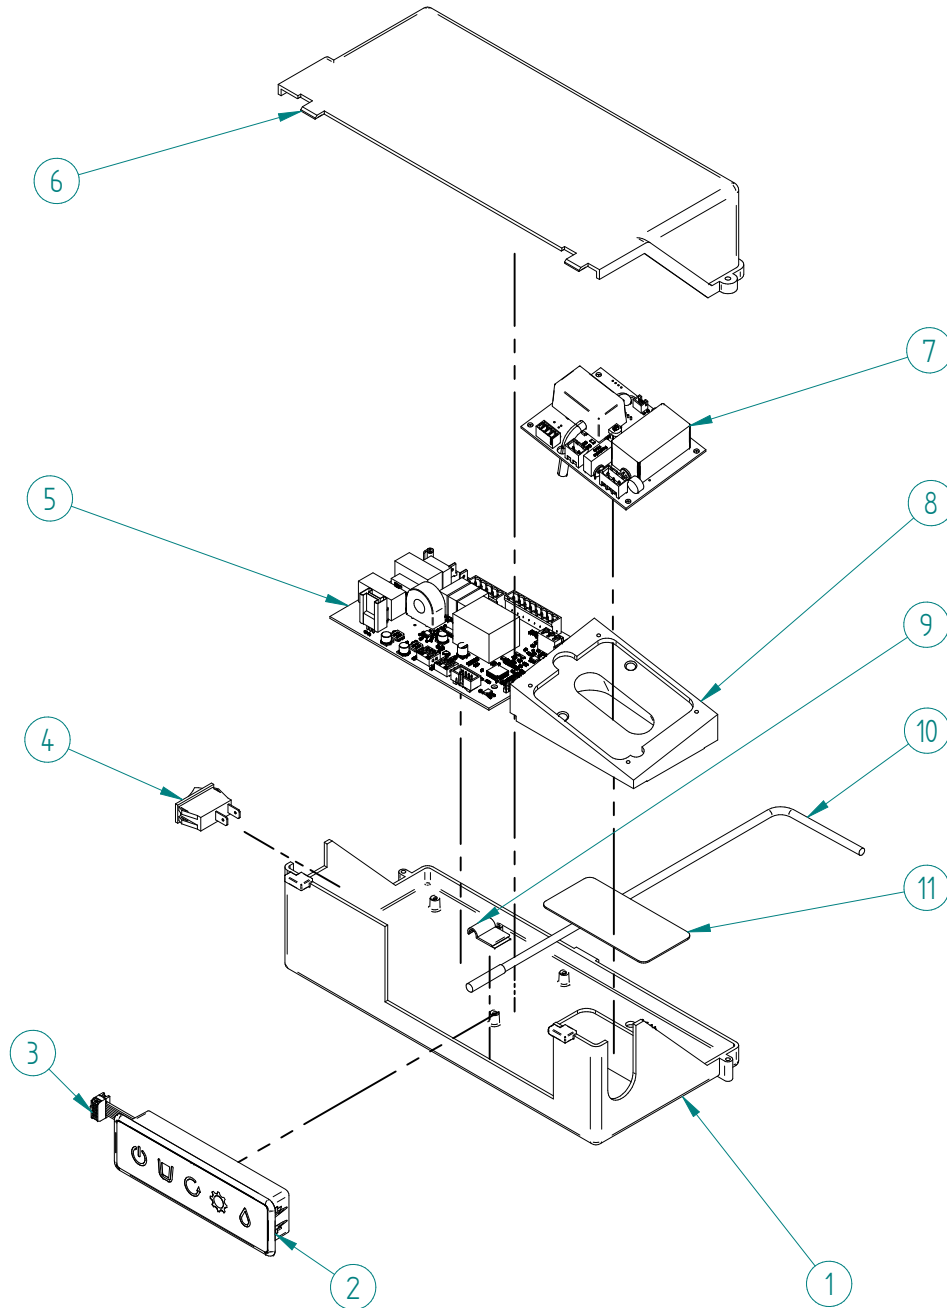

ITV
ICE makers

DESPIECE / REPUESTOS
EXPLODED VIEW / SPARE PARTS
EXPLOSIONSZEICHNUNG / ERSATZTEILE
VUE ÉCLATÉE / PIÈCES DÉTACHÉES
ESPLOSO / RICAMBI

ITEM	DESCRIPTION	50	90
1	COMPRESSOR 220V/50HZ	31300	31301
2	FILTER DRIER		7896
3	AIR CONDENSER		491
4	FAN BLADE	4040	4887
5	FAN MOTOR 220V/50HZ	2170A	960
6	PRESSURE SWITCH COLLECTOR		31444
7	FAN CONTROL PRESSURE SWITCH		31160E
8	HIGH PRESSURE SWITCH		31660E
9	PLASTIC CLIP 1/4"		3533

ITEM	DESCRIPTION	50-90
1	DRAIN FITTING	30850
2	INLET WATER VALVE	35023
3	DRAIN TUBE	34410
4	STOCK BIN	34122
5	O-RING	34150
6	OVERFLOW TUBE	2505
7	COVER WITH ELECTRODES	34123
8	WATER FILTER CARTRIDGE 3M	34813
9	WATER FILTER HEAD 3M	34814
10	DOOR SUPPORT	1123
11	THERMOSTAT TUBE	5219
12	THERMOSTAT JOINT	666
13	SCREW	113
14	OUTLET ICE TUBE	1053
15	DRAIN VALVE	33550
16	WATER VALVE	6182
17	DRAIN FORCE TUBE	32457
18	DRAIN TUBE	32455
19	DRAIN PUMP	32624
20	DRAIN FORCE TUBE DISCHARGE BIN	32636
21	DRAIN CUBE	32440
22	WATER BIN ASSEMBLY (From 4 to 7)	34552

ITEM	DESCRIPTION	50-90
1	BRIDE/PLATE	109
2	GEAR MOTOR SUPPORT	6044
3	GEAR MOTOR	220V/50HZ 6486
4	WASHER	6072
5	O-RING	1391
6	EVAP OPENING	1007
7	DRAIN	785
8	O-RING	1006
9	WATER INLET	1005
10	WATER ENTRY	211
11	STOPPER	92
12	SNAP RING	1390
13	LOWER BEARING	97B
14	JUNTA TORICA COJINETE	86
15	RETAINING RING	75
16	V-RING	80
17	EVAPORATOR	7012C
18	EVAP OPENING FLANGE	1008
19	AUGER	115E
20	SET EVAPORATOR (From 5 to 19)	6037C

ITEM	DESCRIPTION	50-90
1	FRONT LOUVER	34365
2	FRONT PANEL	34631
3	DOOR SPRING	702
4	DOOR ASSEMBLY	34636
5	BOTH SIDE PANEL	34632
6	LEFT DOOR GUARD	83
7	RIGHT DOOR GUARD	82
8	TOP PANEL	34630
9	REAR COVER	635A
10	REAR GRILL	1728
11	LEG	34802
12	DOOR SCREW	392
13	CLIP	113A
14	DOOR AXE BEARING	1001
15	DOOR AXE BUSHING	155
16	DOOR SCREW	156