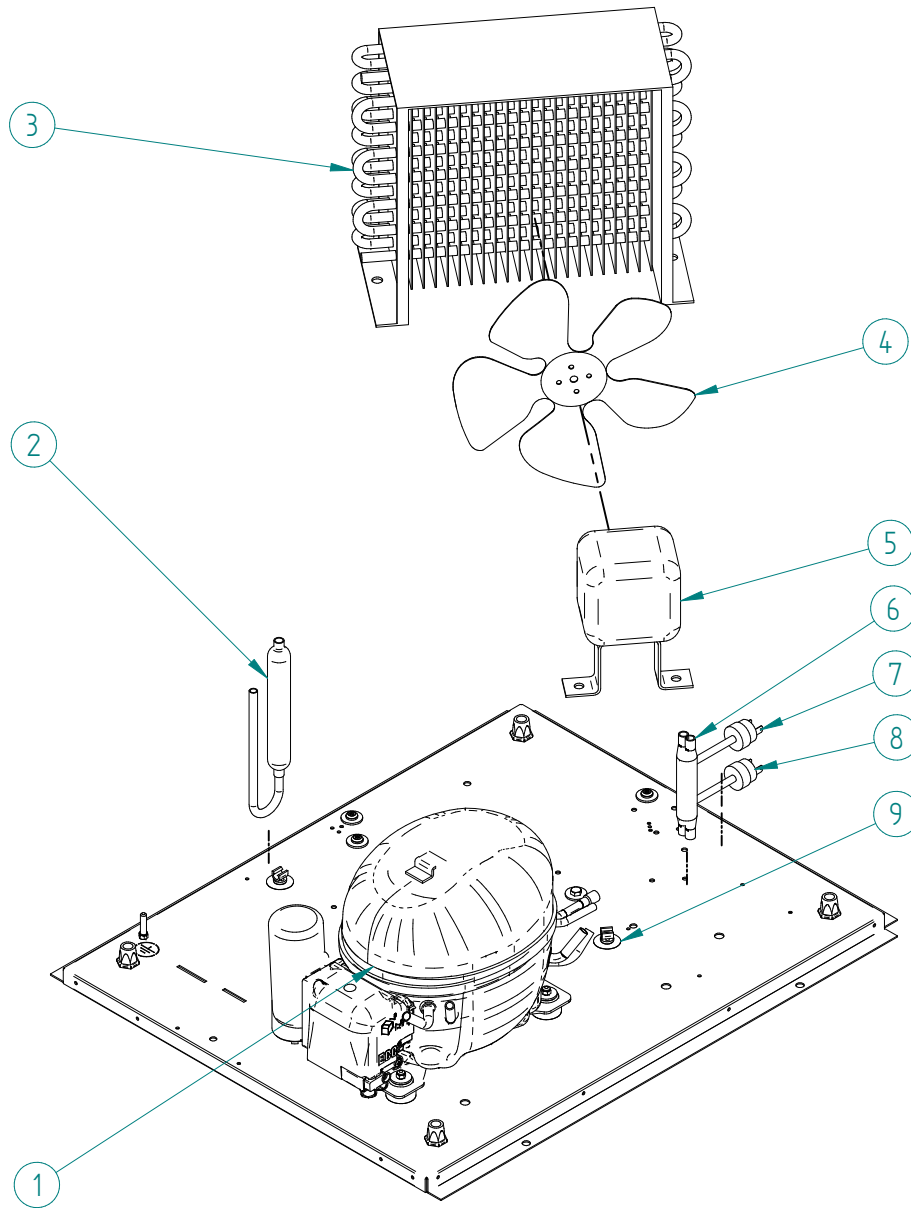

ITV
ICE makers

DESPIECE / REPUESTOS
EXPLODED VIEW / SPARE PARTS
EXPLOSIONSZEICHNUNG / ERSATZTEILE
VUE ÉCLATÉE / PIÈCES DÉTACHÉES
ESPLOSO / RICAMBI

ITEM	DESCRIPTION	50	90
1	COMPRESSOR 220V/50HZ	31300	31301
2	FILTER DRIER		7896
3	AIR CONDENSER		491
4	FAN BLADE	4040	4887
5	FAN MOTOR 220V/50HZ	2170A	960
6	PRESSURE SWITCH COLLECTOR		31444
7	FAN CONTROL PRESSURE SWITCH		31160E
8	HIGH PRESSURE SWITCH		31660E
9	PLASTIC CLIP 1/4"		3533

ITEM	DESCRIPTION	50-90
1	DRAIN FITTING	30850
2	INLET WATER VALVE	35023
3	DRAIN TUBE	34410
4	STOCK BIN	34122
5	O-RING	34150
6	OVERFLOW TUBE	2505
7	COVER WITH ELECTRODES	34123
8	WATER FILTER CARTRIDGE 3M	34813
9	WATER FILTER HEAD 3M	34814
10	DOOR SUPPORT	1123
11	THERMOSTAT TUBE	5219
12	THERMOSTAT JOINT	666
13	SCREW	113
14	OUTLET ICE TUBE	1053
15	DRAIN VALVE	33550
16	WATER VALVE	6182
17	DRAIN FORCE TUBE	32457
18	DRAIN TUBE	32455
19	DRAIN PUMP	32624
20	DRAIN FORCE TUBE DISCHARGE BIN	32636
21	DRAIN CUBE	32440
22	WATER BIN ASSEMBLY (From 4 to 7)	34552

ITEM	DESCRIPTION	50-90
1	BRIDE/PLATE	109
2	GEAR MOTOR SUPPORT	6044
3	GEAR MOTOR	220V/50HZ 6486
4	WASHER	6072
5	O-RING	1391
6	EVAP OPENING	1007
7	DRAIN	785
8	O-RING	1006
9	WATER INLET	1005
10	WATER ENTRY	211
11	STOPPER	92
12	SNAP RING	1390
13	LOWER BEARING	97B
14	JUNTA TORICA COJINETE	86
15	RETAINING RING	75
16	V-RING	80
17	EVAPORATOR	7012C
18	EVAP OPENING FLANGE	1008
19	AUGER	115E
20	SET EVAPORATOR (From 5 to 19)	6037C

ITEM	DESCRIPTION	50-90
1	ELECTRIC BOX	4791CO
2	LEDS PANEL	30566B
3	WIRE PANEL	34162
4	ON/OFF SWITCH	2300
5	ELECTRONIC BOARD 220V/50Hz	33799A
6	ELECTRIC BOX COVER	4790
7	HYGIENIZATION BOARD 220V/50Hz	34639
8	HYGIENIZATION BOARD SUPPORT	34777
9	CLAMP	34795
10	SENSOR	6178
11	ULTRAVIOLET PROTECTION	34992