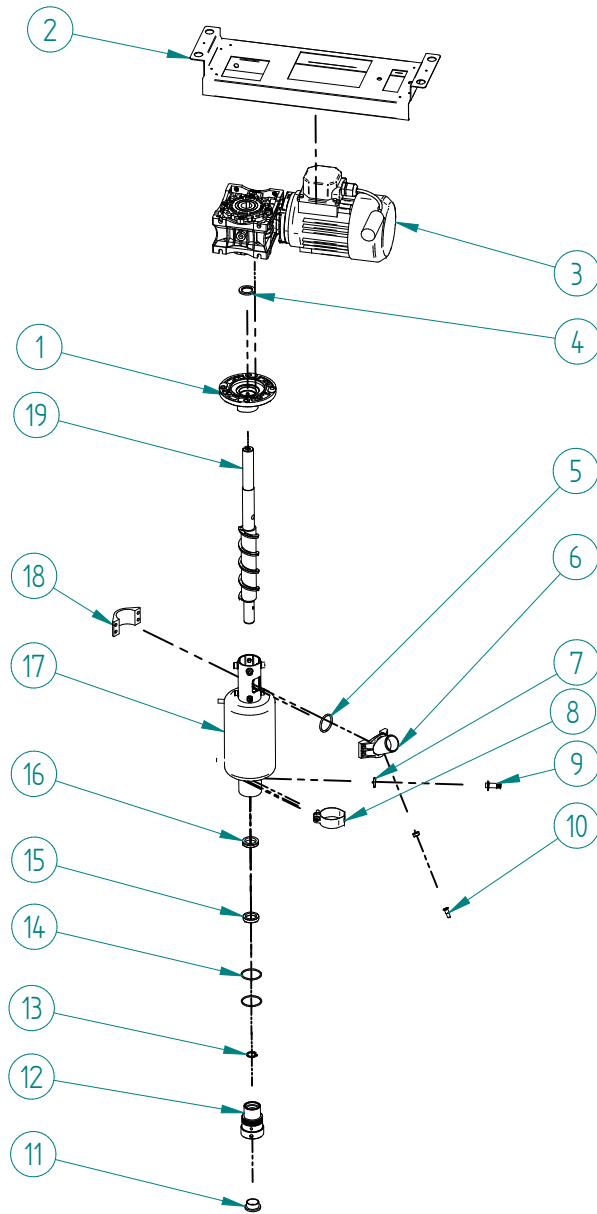

ITV
ICE makers

DESPIECE / REPUESTOS
EXPLODED VIEW / SPARE PARTS
EXPLOSIONSZEICHNUNG / ERSATZTEILE
VUE ÉCLATÉE / PIÈCES DÉTACHÉES
ESPLOSO / RICAMBI

ITEM	DESCRIPTION	50	90
1	COMPRESSOR 220V/50HZ	31300	31301
2	FILTER DRIER		7896
3	AIR CONDENSER		491
4	FAN BLADE	4040	4887
5	FAN MOTOR 220V/50HZ	2170A	960
6	PRESSURE SWITCH COLLECTOR		31444
7	FAN CONTROL PRESSURE SWITCH		31160E
8	HIGH PRESSURE SWITCH		31660E
9	PLASTIC CLIP 1/4"		3533

ITEM	DESCRIPTION	50-90
1	DRAIN FITTING	30850
2	INLET WATER VALVE	35023
3	DRAIN TUBE	34410
4	STOCK BIN	34122
5	O-RING	34150
6	OVERFLOW TUBE	2505
7	COVER WITH ELECTRODES	34123
8	WATER FILTER CARTRIDGE 3M	34813
9	WATER FILTER HEAD 3M	34814
10	DOOR SUPPORT	1123
11	THERMOSTAT TUBE	5219
12	THERMOSTAT JOINT	666
13	SCREW	113
14	OUTLET ICE TUBE	1053
15	DRAIN VALVE	33550
16	WATER VALVE	6182
17	DRAIN FORCE TUBE	32457
18	DRAIN TUBE	32455
19	DRAIN PUMP	32624
20	DRAIN FORCE TUBE DISCHARGE BIN	32636
21	DRAIN CUBE	32440
22	WATER BIN ASSEMBLY (From 4 to 7)	34552

ITEM	DESCRIPTION	50-90
1	BRIDE/PLATE	109
2	GEAR MOTOR SUPPORT	6044
3	GEAR MOTOR	220V/50HZ 6486
4	WASHER	6072
5	O-RING	1391
6	EVAP OPENING	1007
7	DRAIN	785
8	O-RING	1006
9	WATER INLET	1005
10	WATER ENTRY	211
11	STOPPER	92
12	SNAP RING	1390
13	LOWER BEARING	97B
14	JUNTA TORICA COJINETE	86
15	RETAINING RING	75
16	V-RING	80
17	EVAPORATOR	7012C
18	EVAP OPENING FLANGE	1008
19	AUGER	115E
20	SET EVAPORATOR (From 5 to 19)	6037C

ITEM	DESCRIPTION	50-90
1	FRONT LOUVER	34365
2	FRONT PANEL	34631
3	DOOR SPRING	702
4	DOOR ASSEMBLY	34636
5	BOTH SIDE PANEL	34632
6	LEFT DOOR GUARD	83
7	RIGHT DOOR GUARD	82
8	TOP PANEL	34630
9	REAR COVER	635A
10	REAR GRILL	1728
11	LEG	34802
12	DOOR SCREW	392
13	CLIP	113A
14	DOOR AXE BEARING	1001
15	DOOR AXE BUSHING	155
16	DOOR SCREW	156