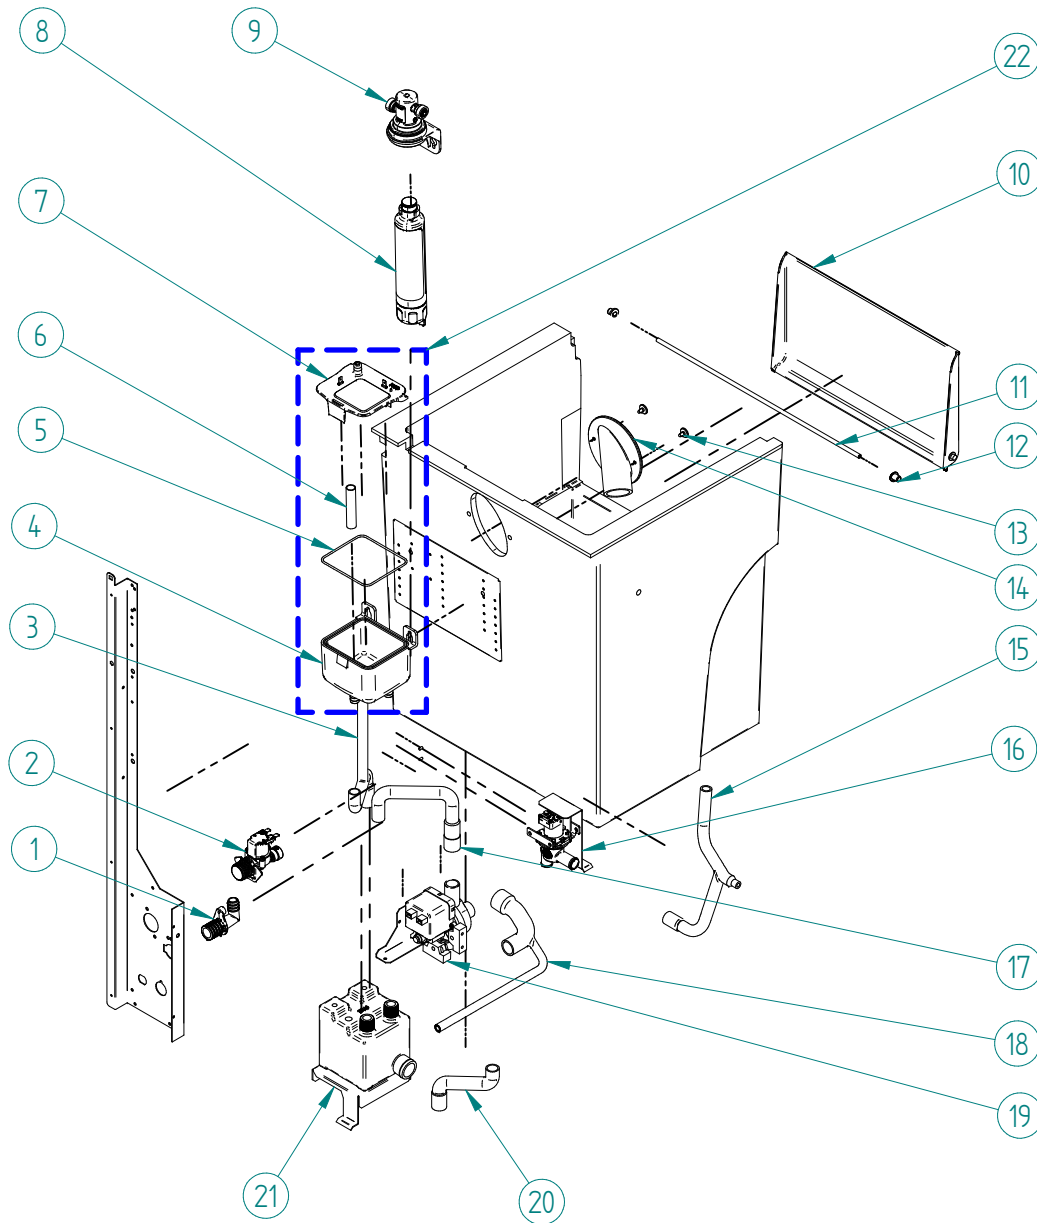

ITV
ICE makers

DESPIECE / REPUESTOS
EXPLODED VIEW / SPARE PARTS
EXPLOSIONSZEICHNUNG / ERSATZTEILE
VUE ÉCLATÉE / PIÈCES DÉTACHÉES
ESPLOSO / RICAMBI

ITEM	DESCRIPTION	50	90
1	COMPRESSOR 220V/50HZ	31300	31301
2	FILTER DRIER		7896
3	AIR CONDENSER		491
4	FAN BLADE	4040	4887
5	FAN MOTOR 220V/50HZ	2170A	960
6	PRESSURE SWITCH COLLECTOR		31444
7	FAN CONTROL PRESSURE SWITCH		31160E
8	HIGH PRESSURE SWITCH		31660E
9	PLASTIC CLIP 1/4"		3533

ITEM	DESCRIPTION	50-90
1	DRAIN FITTING	30850
2	INLET WATER VALVE	35023
3	DRAIN TUBE	34410
4	STOCK BIN	34122
5	O-RING	34150
6	OVERFLOW TUBE	2505
7	COVER WITH ELECTRODES	34123
8	WATER FILTER CARTRIDGE 3M	34813
9	WATER FILTER HEAD 3M	34814
10	DOOR SUPPORT	1123
11	THERMOSTAT TUBE	5219
12	THERMOSTAT JOINT	666
13	SCREW	113
14	OUTLET ICE TUBE	1053
15	DRAIN VALVE	33550
16	WATER VALVE	6182
17	DRAIN FORCE TUBE	32457
18	DRAIN TUBE	32455
19	DRAIN PUMP	32624
20	DRAIN FORCE TUBE DISCHARGE BIN	32636
21	DRAIN CUBE	32440
22	WATER BIN ASSEMBLY (From 4 to 7)	34552

ITEM	DESCRIPTION	50-90
1	BRIDE/PLATE	109
2	GEAR MOTOR SUPPORT	6044
3	GEAR MOTOR	220V/50HZ 6486
4	WASHER	6072
5	O-RING	1391
6	EVAP OPENING	1007
7	DRAIN	785
8	O-RING	1006
9	WATER INLET	1005
10	WATER ENTRY	211
11	STOPPER	92
12	SNAP RING	1390
13	LOWER BEARING	97B
14	JUNTA TORICA COJINETE	86
15	RETAINING RING	75
16	V-RING	80
17	EVAPORATOR	7012C
18	EVAP OPENING FLANGE	1008
19	AUGER	115E
20	SET EVAPORATOR (From 5 to 19)	6037C

ITEM	DESCRIPTION	50-90
1	ELECTRIC BOX	4791CO
2	LEDS PANEL	30566B
3	WIRE PANEL	34162
4	ON/OFF SWITCH	2300
5	ELECTRONIC BOARD 220V/50Hz	33799A
6	ELECTRIC BOX COVER	4790
7	HYGIENIZATION BOARD 220V/50Hz	34639
8	HYGIENIZATION BOARD SUPPORT	34777
9	CLAMP	34795
10	SENSOR	6178
11	ULTRAVIOLET PROTECTION	34992