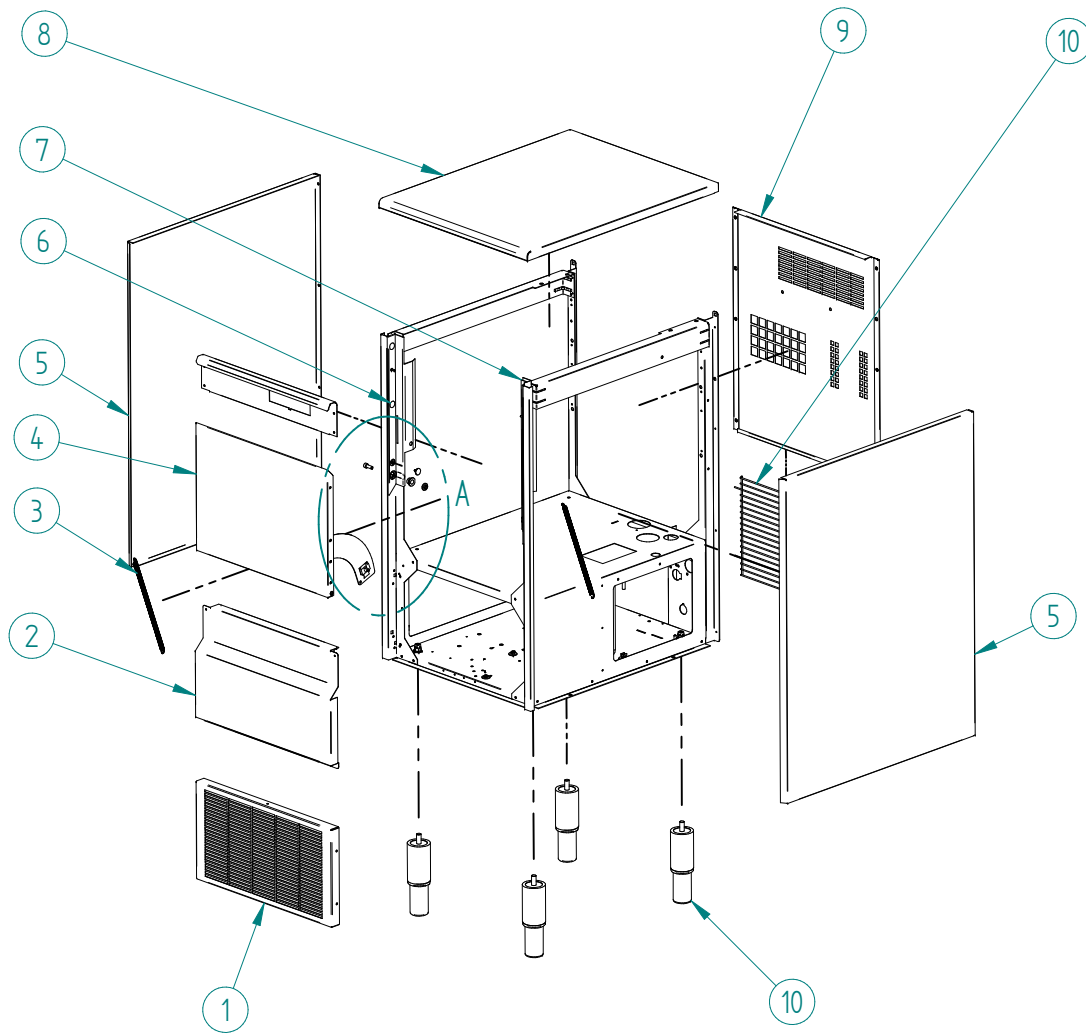

ITEM	DESCRIPTION	50-90
1	FRONT LOUVER	34365
2	FRONT PANEL	34631
3	DOOR SPRING	702
4	DOOR ASSEMBLY	34636
5	BOTH SIDE PANEL	34632
6	LEFT DOOR GUARD	83
7	RIGHT DOOR GUARD	82
8	TOP PANEL	34630
9	REAR COVER	635A
10	REAR GRILL	1728
11	LEG	34802
12	DOOR SCREW	392
13	CLIP	113A
14	DOOR AXE BEARING	1001
15	DOOR AXE BUSHING	155
16	DOOR SCREW	156