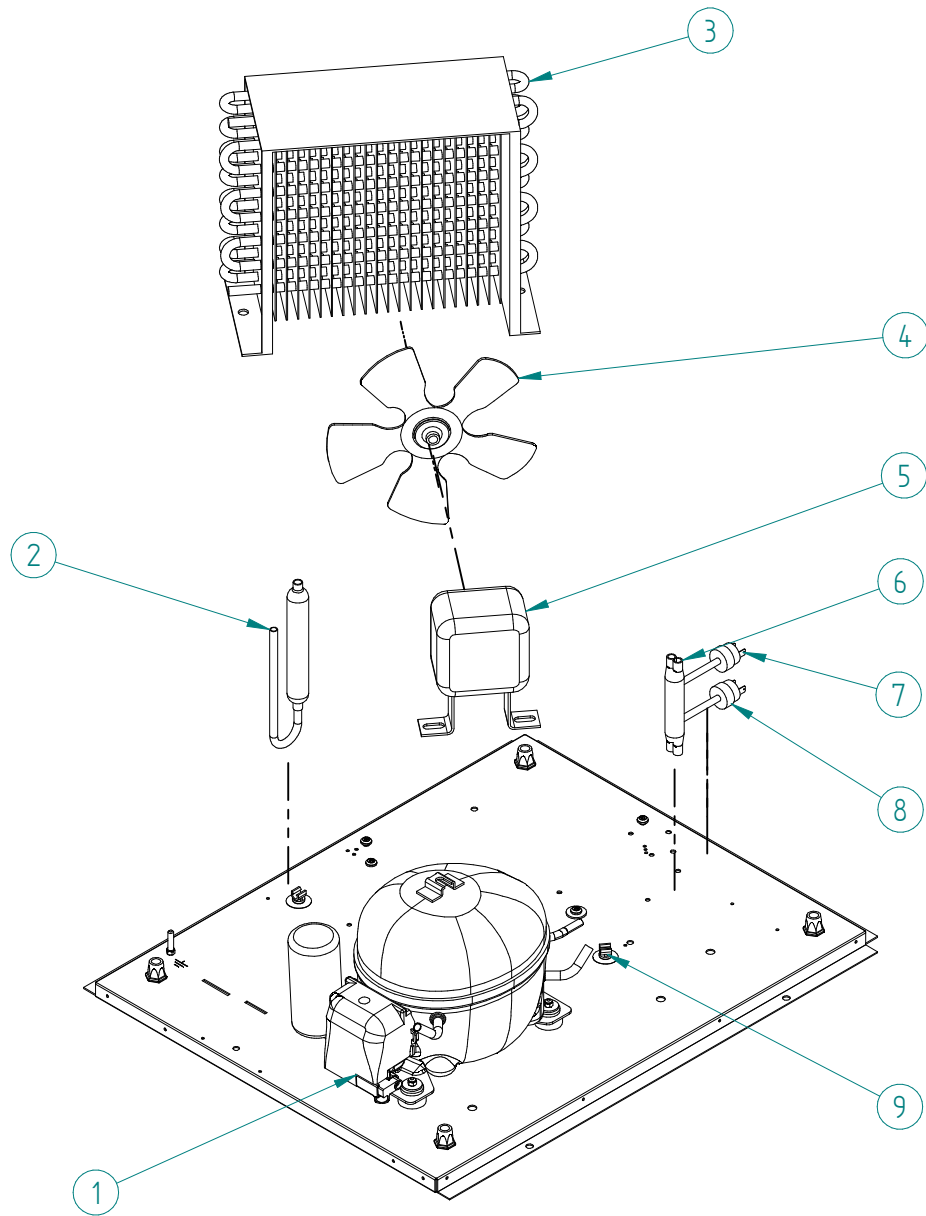

**ITV**  
ICE makers

DESPIECE / REPUESTOS  
EXPLODED VIEW / SPARE PARTS  
EXPLOSIONSZEICHNUNG / ERSATZTEILE  
VUE ÉCLATÉE / PIÈCES DÉTACHÉES  
ESPLOSO / RICAMBI

ITEM	DESCRIPTION		50	85
1	COMPRESSOR	220V/50HZ	31300	31301
2	FILTER DRIER		7896	
3	AIR CONDENSER		491	
4	FAN BLADE		4040	4887
5	FAN MOTOR	220V/50HZ	2170A	960
6	PRESSURE SWITCH COLLECTOR		31444	
7	FAN CONTROL PRESSURE SWITCH		31160E	
8	HIGH PRESSURE SWITCH		31660E	
9	PLASTIC CLIP 1/4"		3533	

ITEM	DESCRIPTION	50	85
1	COMPRESSOR 220V/50HZ	31300	31301
2	FILTER DRIER	7896	
3	AIR CONDENSER	5016	5017
4	WATER CONDENSER LOWER SUPPORT	4037	
5	WATER CONDENSER UPPER SUPPORT	4036	
6	WATER CONDENSER EXTERNAL SUPPORT	4038	
7	PRESSURE SWITCH COLLECTOR	31444	
8	FAN CONTROL PRESSURE SWITCH	31160E	
9	HIGH PRESSURE SWITCH	31660E	
10	PLASTIC CLIP 1/4"	3533	

ITEM	DESCRIPTION	50-85
1	ELECTRIC BOX	4791
2	LEDS PANEL	30566B
3	WIRE PANEL	34162
4	ON/OFF SWITCH	2300
5	ELECTRONIC BOARD	33799
6	ELECTRIC BOX COVER	4790
7	ELECTRONIC PROBE	30939A

ITEM	DESCRIPTION	50-85
1	GEAR MOTOR SUPPORT	6044
2	FLANGE/PLATE	109
3	AUGER	115E
4	EVAPORATOR FLANGE	1008
5	EVAPORATOR	7012C
6	V-RING	80
7	DOUBLE SEAL	75
8	O-RING BEARING	86
9	LOWER BEARING	97B
10	INNER RING	1390
11	BEARING CAP	92
12	INLET WATER FLANGE	211
13	INLET WATER	1005
14	INLET WATER O-RING	1006
15	DRAINAGE	785
16	OUTLET ICE TUBE	1007
17	OUTLET ICE O-RING	1391
18	SPACER	6072
19	GEAR MOTOR	220V/50HZ 6486
20	EVAPORATOR ASSEMBLY (From 3 to 17)	6037C

ITEM	DESCRIPTION	50-85
1	DRAIN FITTING	363
2	INLET WATER VALVE	220/50 A 220/50 W
3	DRAIN TUBE	33766
4	BIN	7380
5	DOOR SUPPORT	1123
6	THERMOSTAT JOINT	666
7	THERMOSTAT TUBE	5219
8	CLIP	113
9	OUTLET ICE TUBE	1053
10	WATER BIN	34122
11	O-RING	34150
12	INLET EVAPORATOR TUBE	34082
13	OVERFLOW TUBE	2505
14	COVER WITH ELECTRODES	34123
15	DRAIN VALVE	220/50 33550
16	WATER BIN ASSEMBLY	34552
17	OUTLET EVAPORATOR TUBE	34083