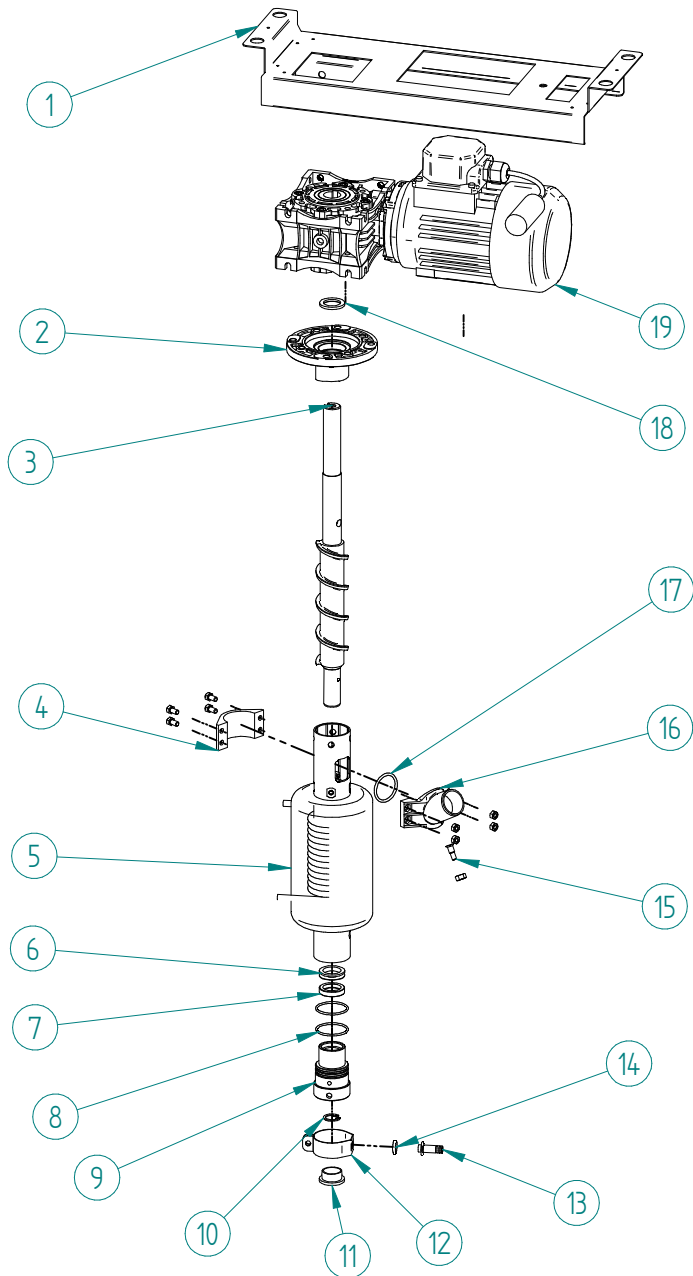

**ITV**  
ICE makers

DESPIECE / REPUESTOS  
EXPLODED VIEW / SPARE PARTS  
EXPLOSIONSZEICHNUNG / ERSATZTEILE  
VUE ÉCLATÉE / PIÈCES DÉTACHÉES  
ESPLOSO / RICAMBI

ITEM	DESCRIPTION		50	85
1	COMPRESSOR	220V/50HZ	31300	31301
2	FILTER DRIER		7896	
3	AIR CONDENSER		491	
4	FAN BLADE		4040	4887
5	FAN MOTOR	220V/50HZ	2170A	960
6	PRESSURE SWITCH COLLECTOR		31444	
7	FAN CONTROL PRESSURE SWITCH		31160E	
8	HIGH PRESSURE SWITCH		31660E	
9	PLASTIC CLIP 1/4"		3533	

ITEM	DESCRIPTION	50	85
1	COMPRESSOR 220V/50HZ	31300	31301
2	FILTER DRIER	7896	
3	AIR CONDENSER	5016	5017
4	WATER CONDENSER LOWER SUPPORT	4037	
5	WATER CONDENSER UPPER SUPPORT	4036	
6	WATER CONDENSER EXTERNAL SUPPORT	4038	
7	PRESSURE SWITCH COLLECTOR	31444	
8	FAN CONTROL PRESSURE SWITCH	31160E	
9	HIGH PRESSURE SWITCH	31660E	
10	PLASTIC CLIP 1/4"	3533	

ITEM	DESCRIPTION	50-85
1	ELECTRIC BOX	4791
2	LEDS PANEL	30566B
3	WIRE PANEL	34162
4	ON/OFF SWITCH	2300
5	ELECTRONIC BOARD	33799
6	ELECTRIC BOX COVER	4790
7	ELECTRONIC PROBE	30939A

ITEM	DESCRIPTION	50-85
1	GEAR MOTOR SUPPORT	6044
2	FLANGE/PLATE	109
3	AUGER	115E
4	EVAPORATOR FLANGE	1008
5	EVAPORATOR	7012C
6	V-RING	80
7	DOUBLE SEAL	75
8	O-RING BEARING	86
9	LOWER BEARING	97B
10	INNER RING	1390
11	BEARING CAP	92
12	INLET WATER FLANGE	211
13	INLET WATER	1005
14	INLET WATER O-RING	1006
15	DRAINAGE	785
16	OUTLET ICE TUBE	1007
17	OUTLET ICE O-RING	1391
18	SPACER	6072
19	GEAR MOTOR	220V/50HZ 6486
20	EVAPORATOR ASSEMBLY (From 3 to 17)	6037C

ITEM	DESCRIPTION	50-85
1	DRAIN FITTING	363
2	INLET WATER VALVE	220/50 A 220/50 W
3	DRAIN TUBE	33766
4	BIN	7380
5	DOOR SUPPORT	1123
6	THERMOSTAT JOINT	666
7	THERMOSTAT TUBE	5219
8	CLIP	113
9	OUTLET ICE TUBE	1053
10	WATER BIN	34122
11	O-RING	34150
12	INLET EVAPORATOR TUBE	34082
13	OVERFLOW TUBE	2505
14	COVER WITH ELECTRODES	34123
15	DRAIN VALVE	220/50 33550
16	WATER BIN ASSEMBLY	34552
17	OUTLET EVAPORATOR TUBE	34083