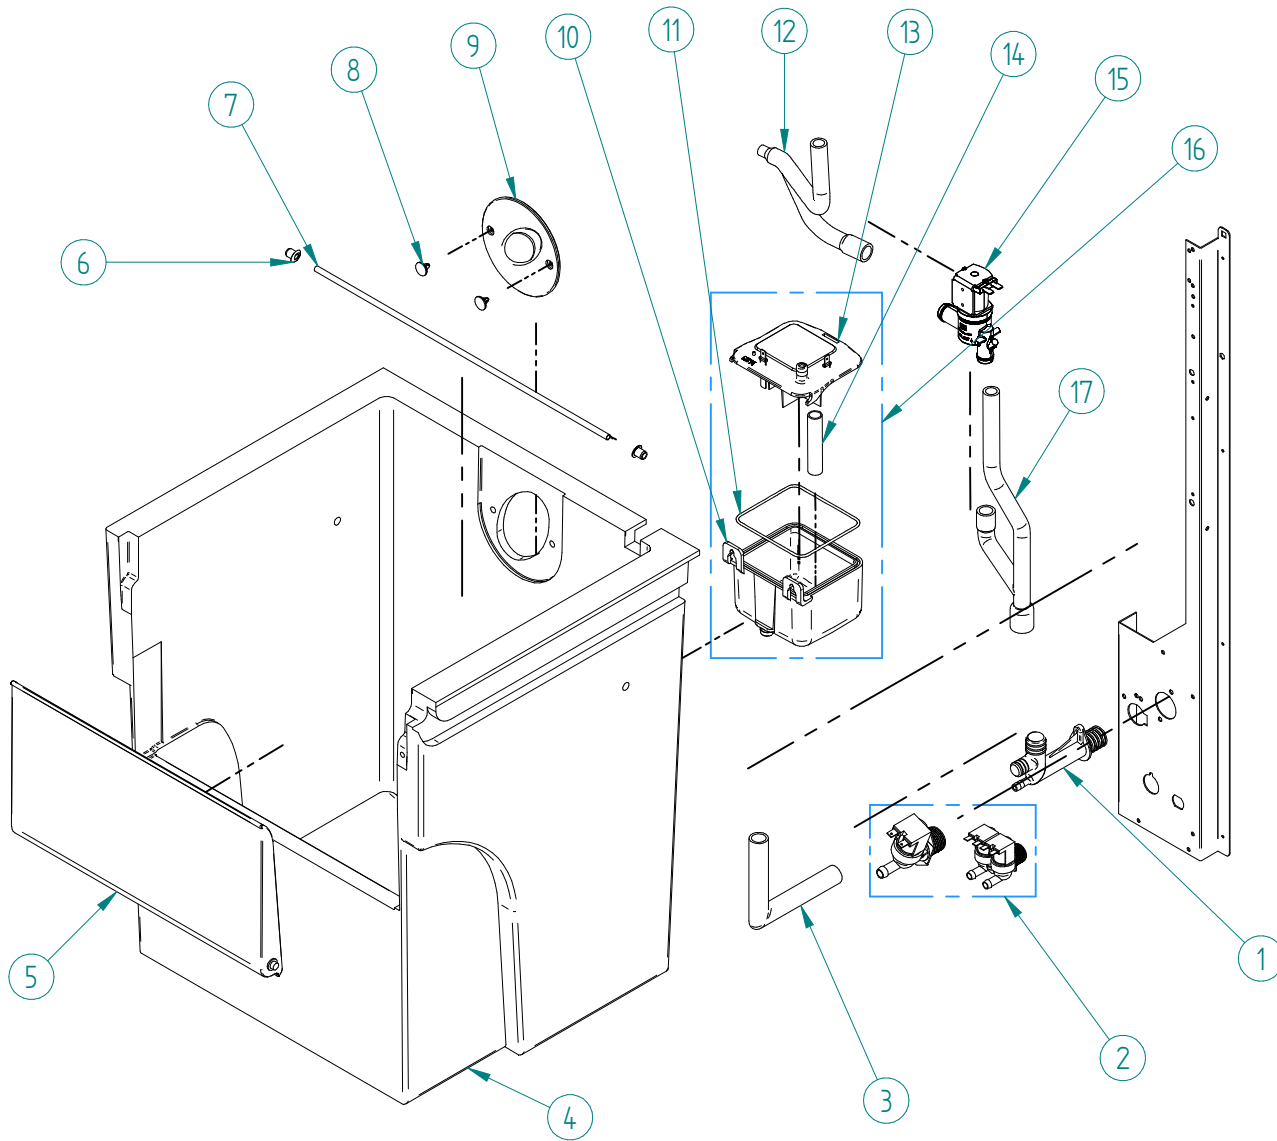

**ITV**  
ICE makers

DESPIECE / REPUESTOS  
EXPLODED VIEW / SPARE PARTS  
EXPLOSIONSZEICHNUNG / ERSATZTEILE  
VUE ÉCLATÉE / PIÈCES DÉTACHÉES  
ESPLOSO / RICAMBI

ITEM	DESCRIPTION		50	85
1	COMPRESSOR	220V/50HZ	31300	31301
2	FILTER DRIER		7896	
3	AIR CONDENSER		491	
4	FAN BLADE		4040	4887
5	FAN MOTOR	220V/50HZ	2170A	960
6	PRESSURE SWITCH COLLECTOR		31444	
7	FAN CONTROL PRESSURE SWITCH		31160E	
8	HIGH PRESSURE SWITCH		31660E	
9	PLASTIC CLIP 1/4"		3533	

ITEM	DESCRIPTION	50	85
1	COMPRESSOR 220V/50HZ	31300	31301
2	FILTER DRIER	7896	
3	AIR CONDENSER	5016	5017
4	WATER CONDENSER LOWER SUPPORT	4037	
5	WATER CONDENSER UPPER SUPPORT	4036	
6	WATER CONDENSER EXTERNAL SUPPORT	4038	
7	PRESSURE SWITCH COLLECTOR	31444	
8	FAN CONTROL PRESSURE SWITCH	31160E	
9	HIGH PRESSURE SWITCH	31660E	
10	PLASTIC CLIP 1/4"	3533	

ITEM	DESCRIPTION	50-85
1	ELECTRIC BOX	4791
2	LEDS PANEL	30566B
3	WIRE PANEL	34162
4	ON/OFF SWITCH	2300
5	ELECTRONIC BOARD	33799
6	ELECTRIC BOX COVER	4790
7	ELECTRONIC PROBE	30939A

ITEM	DESCRIPTION	50-85
1	GEAR MOTOR SUPPORT	6044
2	FLANGE/PLATE	109
3	AUGER	115E
4	EVAPORATOR FLANGE	1008
5	EVAPORATOR	7012C
6	V-RING	80
7	DOUBLE SEAL	75
8	O-RING BEARING	86
9	LOWER BEARING	97B
10	INNER RING	1390
11	BEARING CAP	92
12	INLET WATER FLANGE	211
13	INLET WATER	1005
14	INLET WATER O-RING	1006
15	DRAINAGE	785
16	OUTLET ICE TUBE	1007
17	OUTLET ICE O-RING	1391
18	SPACER	6072
19	GEAR MOTOR	220V/50HZ 6486
20	EVAPORATOR ASSEMBLY (From 3 to 17)	6037C

ITEM	DESCRIPTION	50-85
1	DRAIN FITTING	363
2	INLET WATER VALVE	220/50 A 220/50 W
3	DRAIN TUBE	33766
4	BIN	7380
5	DOOR SUPPORT	1123
6	THERMOSTAT JOINT	666
7	THERMOSTAT TUBE	5219
8	CLIP	113
9	OUTLET ICE TUBE	1053
10	WATER BIN	34122
11	O-RING	34150
12	INLET EVAPORATOR TUBE	34082
13	OVERFLOW TUBE	2505
14	COVER WITH ELECTRODES	34123
15	DRAIN VALVE	220/50 33550
16	WATER BIN ASSEMBLY	34552
17	OUTLET EVAPORATOR TUBE	34083