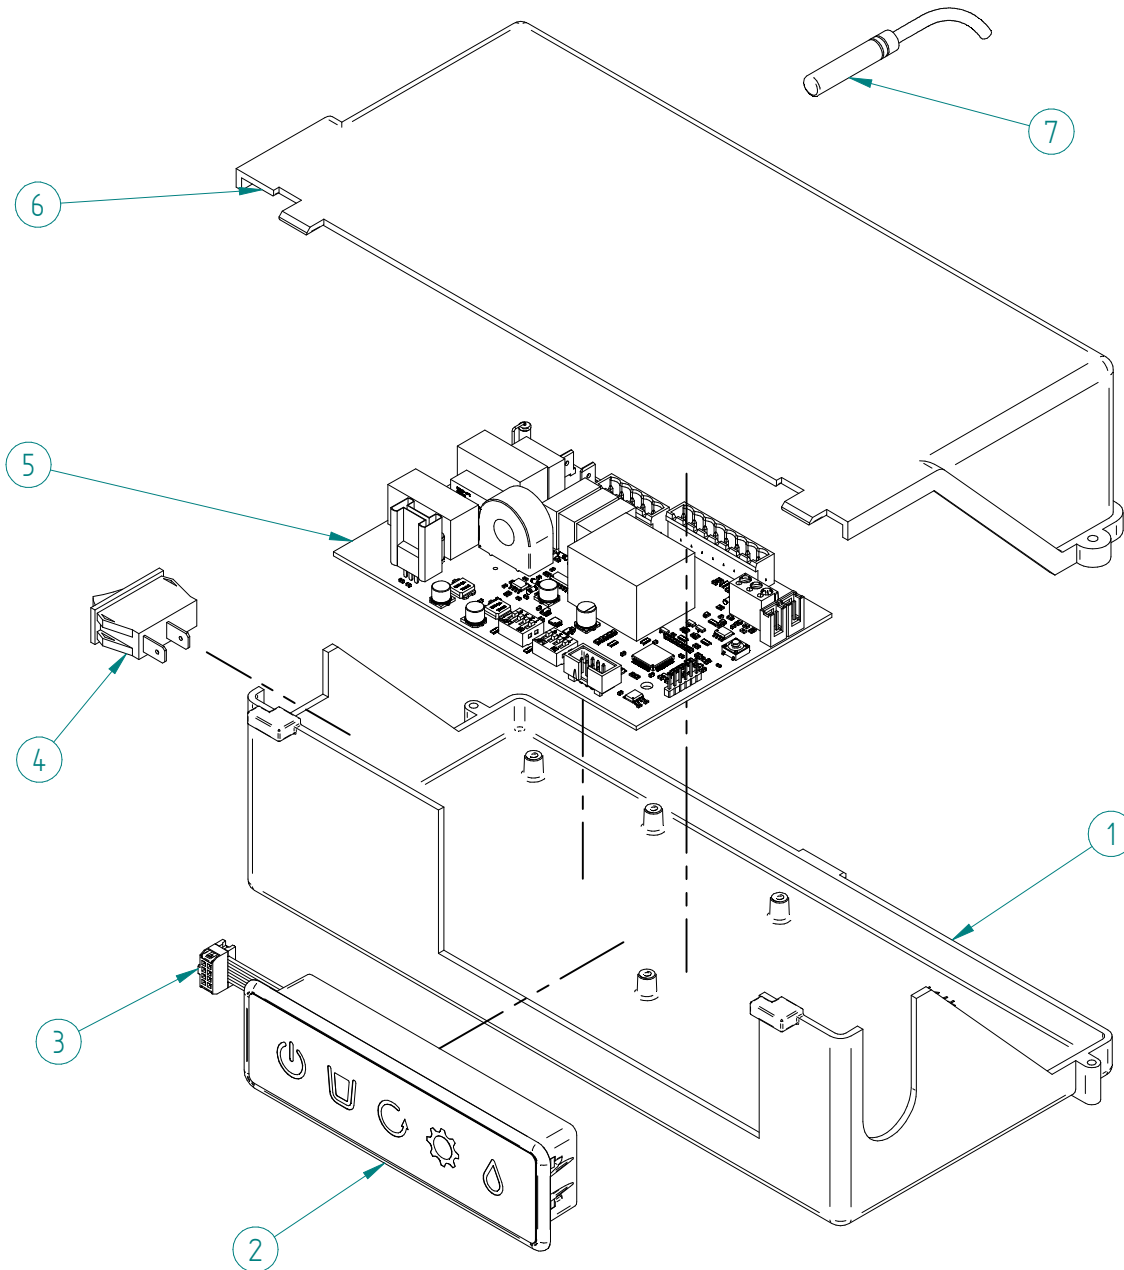

**ITV**  
ICE makers

DESPIECE / REPUESTOS  
EXPLODED VIEW / SPARE PARTS  
EXPLOSIONSZEICHNUNG / ERSATZTEILE  
VUE ÉCLATÉE / PIÈCES DÉTACHÉES  
ESPLOSO / RICAMBI

ITEM	DESCRIPTION		50	85
1	COMPRESSOR	220V/50HZ	31300	31301
2	FILTER DRIER		7896	
3	AIR CONDENSER		491	
4	FAN BLADE		4040	4887
5	FAN MOTOR	220V/50HZ	2170A	960
6	PRESSURE SWITCH COLLECTOR		31444	
7	FAN CONTROL PRESSURE SWITCH		31160E	
8	HIGH PRESSURE SWITCH		31660E	
9	PLASTIC CLIP 1/4"		3533	

ITEM	DESCRIPTION	50	85
1	COMPRESSOR 220V/50HZ	31300	31301
2	FILTER DRIER	7896	
3	AIR CONDENSER	5016	5017
4	WATER CONDENSER LOWER SUPPORT	4037	
5	WATER CONDENSER UPPER SUPPORT	4036	
6	WATER CONDENSER EXTERNAL SUPPORT	4038	
7	PRESSURE SWITCH COLLECTOR	31444	
8	FAN CONTROL PRESSURE SWITCH	31160E	
9	HIGH PRESSURE SWITCH	31660E	
10	PLASTIC CLIP 1/4"	3533	

ITEM	DESCRIPTION	50-85
1	ELECTRIC BOX	4791
2	LEDS PANEL	30566B
3	WIRE PANEL	34162
4	ON/OFF SWITCH	2300
5	ELECTRONIC BOARD	33799
6	ELECTRIC BOX COVER	4790
7	ELECTRONIC PROBE	30939A

ITEM	DESCRIPTION	50-85
1	GEAR MOTOR SUPPORT	6044
2	FLANGE/PLATE	109
3	AUGER	115E
4	EVAPORATOR FLANGE	1008
5	EVAPORATOR	7012C
6	V-RING	80
7	DOUBLE SEAL	75
8	O-RING BEARING	86
9	LOWER BEARING	97B
10	INNER RING	1390
11	BEARING CAP	92
12	INLET WATER FLANGE	211
13	INLET WATER	1005
14	INLET WATER O-RING	1006
15	DRAINAGE	785
16	OUTLET ICE TUBE	1007
17	OUTLET ICE O-RING	1391
18	SPACER	6072
19	GEAR MOTOR	220V/50HZ 6486
20	EVAPORATOR ASSEMBLY (From 3 to 17)	6037C

ITEM	DESCRIPTION	50-85
1	DRAIN FITTING	363
2	INLET WATER VALVE	220/50 A 220/50 W
3	DRAIN TUBE	33766
4	BIN	7380
5	DOOR SUPPORT	1123
6	THERMOSTAT JOINT	666
7	THERMOSTAT TUBE	5219
8	CLIP	113
9	OUTLET ICE TUBE	1053
10	WATER BIN	34122
11	O-RING	34150
12	INLET EVAPORATOR TUBE	34082
13	OVERFLOW TUBE	2505
14	COVER WITH ELECTRODES	34123
15	DRAIN VALVE	220/50 33550
16	WATER BIN ASSEMBLY	34552
17	OUTLET EVAPORATOR TUBE	34083