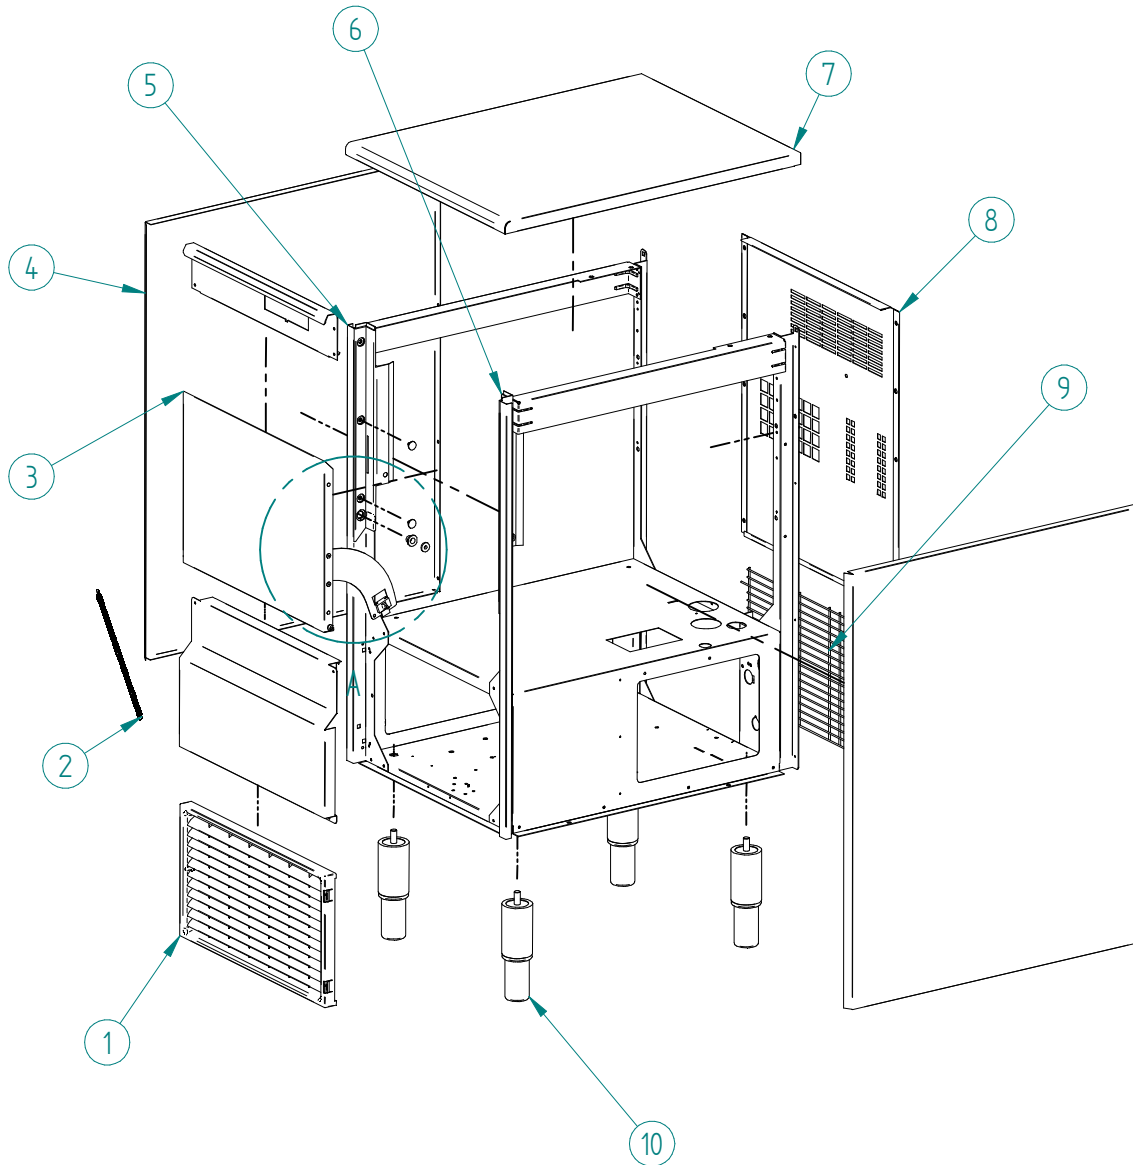

**ITV**  
ICE makers

DESPIECE / REPUESTOS  
EXPLODED VIEW / SPARE PARTS  
EXPLOSIONSZEICHNUNG / ERSATZTEILE  
VUE ÉCLATÉE / PIÈCES DÉTACHÉES  
ESPLOSO / RICAMBI

ITEM	DESCRIPTION		50	85
1	COMPRESSOR	220V/50HZ	31300	31301
2	FILTER DRIER		7896	
3	AIR CONDENSER		491	
4	FAN BLADE		4040	4887
5	FAN MOTOR	220V/50HZ	2170A	960
6	PRESSURE SWITCH COLLECTOR		31444	
7	FAN CONTROL PRESSURE SWITCH		31160E	
8	HIGH PRESSURE SWITCH		31660E	
9	PLASTIC CLIP 1/4"		3533	

ITEM	DESCRIPTION	50	85
1	COMPRESSOR 220V/50HZ	31300	31301
2	FILTER DRIER	7896	
3	AIR CONDENSER	5016	5017
4	WATER CONDENSER LOWER SUPPORT	4037	
5	WATER CONDENSER UPPER SUPPORT	4036	
6	WATER CONDENSER EXTERNAL SUPPORT	4038	
7	PRESSURE SWITCH COLLECTOR	31444	
8	FAN CONTROL PRESSURE SWITCH	31160E	
9	HIGH PRESSURE SWITCH	31660E	
10	PLASTIC CLIP 1/4"	3533	

ITEM	DESCRIPTION	50-85
1	ELECTRIC BOX	4791
2	LEDS PANEL	30566B
3	WIRE PANEL	34162
4	ON/OFF SWITCH	2300
5	ELECTRONIC BOARD	33799
6	ELECTRIC BOX COVER	4790
7	ELECTRONIC PROBE	30939A

ITEM	DESCRIPTION	50-85
1	GEAR MOTOR SUPPORT	6044
2	FLANGE/PLATE	109
3	AUGER	115E
4	EVAPORATOR FLANGE	1008
5	EVAPORATOR	7012C
6	V-RING	80
7	DOUBLE SEAL	75
8	O-RING BEARING	86
9	LOWER BEARING	97B
10	INNER RING	1390
11	BEARING CAP	92
12	INLET WATER FLANGE	211
13	INLET WATER	1005
14	INLET WATER O-RING	1006
15	DRAINAGE	785
16	OUTLET ICE TUBE	1007
17	OUTLET ICE O-RING	1391
18	SPACER	6072
19	GEAR MOTOR	220V/50HZ 6486
20	EVAPORATOR ASSEMBLY (From 3 to 17)	6037C

ITEM	DESCRIPTION	50-85
1	DRAIN FITTING	363
2	INLET WATER VALVE	220/50 A 220/50 W
3	DRAIN TUBE	33766
4	BIN	7380
5	DOOR SUPPORT	1123
6	THERMOSTAT JOINT	666
7	THERMOSTAT TUBE	5219
8	CLIP	113
9	OUTLET ICE TUBE	1053
10	WATER BIN	34122
11	O-RING	34150
12	INLET EVAPORATOR TUBE	34082
13	OVERFLOW TUBE	2505
14	COVER WITH ELECTRODES	34123
15	DRAIN VALVE	220/50 33550
16	WATER BIN ASSEMBLY	34552
17	OUTLET EVAPORATOR TUBE	34083