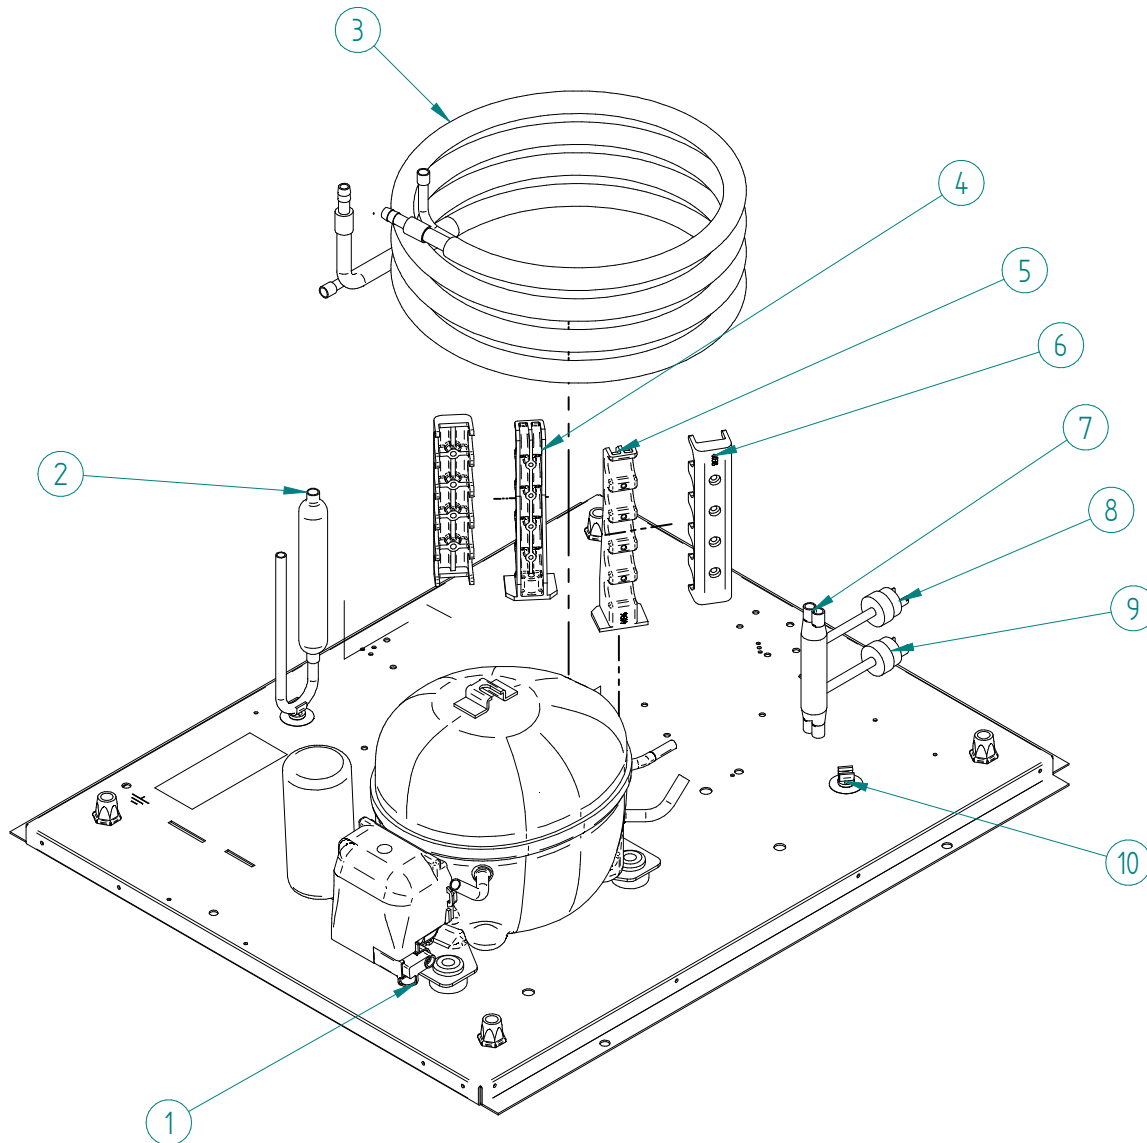

**ITV**  
ICE makers

DESPIECE / REPUESTOS  
EXPLODED VIEW / SPARE PARTS  
EXPLOSIONSZEICHNUNG / ERSATZTEILE  
VUE ÉCLATÉE / PIÈCES DÉTACHÉES  
ESPLOSO / RICAMBI

ITEM	DESCRIPTION		50	85
1	COMPRESSOR	220V/50HZ	31300	31301
2	FILTER DRIER		7896	
3	AIR CONDENSER		491	
4	FAN BLADE		4040	4887
5	FAN MOTOR	220V/50HZ	2170A	960
6	PRESSURE SWITCH COLLECTOR		31444	
7	FAN CONTROL PRESSURE SWITCH		31160E	
8	HIGH PRESSURE SWITCH		31660E	
9	PLASTIC CLIP 1/4"		3533	

ITEM	DESCRIPTION	50	85
1	COMPRESSOR 220V/50HZ	31300	31301
2	FILTER DRIER	7896	
3	AIR CONDENSER	5016	5017
4	WATER CONDENSER LOWER SUPPORT	4037	
5	WATER CONDENSER UPPER SUPPORT	4036	
6	WATER CONDENSER EXTERNAL SUPPORT	4038	
7	PRESSURE SWITCH COLLECTOR	31444	
8	FAN CONTROL PRESSURE SWITCH	31160E	
9	HIGH PRESSURE SWITCH	31660E	
10	PLASTIC CLIP 1/4"	3533	

ITEM	DESCRIPTION	50-85
1	ELECTRIC BOX	4791
2	LEDS PANEL	30566B
3	WIRE PANEL	34162
4	ON/OFF SWITCH	2300
5	ELECTRONIC BOARD	33799
6	ELECTRIC BOX COVER	4790
7	ELECTRONIC PROBE	30939A

ITEM	DESCRIPTION	50-85
1	GEAR MOTOR SUPPORT	6044
2	FLANGE/PLATE	109
3	AUGER	115E
4	EVAPORATOR FLANGE	1008
5	EVAPORATOR	7012C
6	V-RING	80
7	DOUBLE SEAL	75
8	O-RING BEARING	86
9	LOWER BEARING	97B
10	INNER RING	1390
11	BEARING CAP	92
12	INLET WATER FLANGE	211
13	INLET WATER	1005
14	INLET WATER O-RING	1006
15	DRAINAGE	785
16	OUTLET ICE TUBE	1007
17	OUTLET ICE O-RING	1391
18	SPACER	6072
19	GEAR MOTOR	220V/50HZ 6486
20	EVAPORATOR ASSEMBLY (From 3 to 17)	6037C

ITEM	DESCRIPTION	50-85
1	DRAIN FITTING	363
2	INLET WATER VALVE	220/50 A 220/50 W
3	DRAIN TUBE	33766
4	BIN	7380
5	DOOR SUPPORT	1123
6	THERMOSTAT JOINT	666
7	THERMOSTAT TUBE	5219
8	CLIP	113
9	OUTLET ICE TUBE	1053
10	WATER BIN	34122
11	O-RING	34150
12	INLET EVAPORATOR TUBE	34082
13	OVERFLOW TUBE	2505
14	COVER WITH ELECTRODES	34123
15	DRAIN VALVE	220/50 33550
16	WATER BIN ASSEMBLY	34552
17	OUTLET EVAPORATOR TUBE	34083