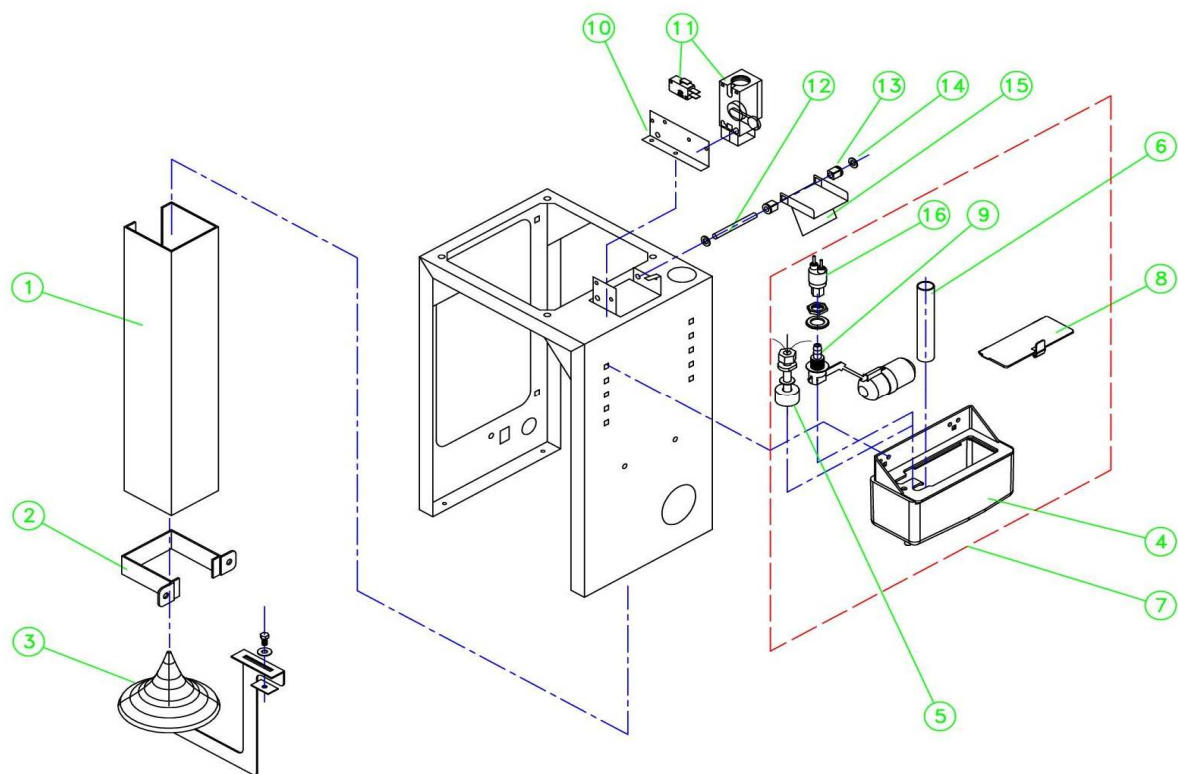

GIQ550

ITV
ICE makers

DESPIECE / REPUESTOS
EXPLODED VIEW / SPARE PARTS
EXPLOSIONSZEICHNUNG / ERSATZTEILE
VUE ÉCLATÉE / PIÈCES DÉTACHÉES
ESPLOSO / RICAMBI

ITV | ICE makers **SERVICE** 

CABINET

GIQ550

NAME		
1	BASE	3413
2	COVERING	3416
3	ELECTRICAL BOX COVER	2903
4	PLASTIC COVER	1479
5	CONNECTIONS SUPPORT	3415
6	REAR COVER	3417
7	TOP COVER	3419
8	CLIP	312

	NAME	
1	ICE DELIVERY CHUTE	2444
2	FLANGE	2447
3	DISPERSION CONE	7228
4	WATER BIN	6036A
5	WATER LEVEL PROBE	5423
6	OVERFLOW TUBE	2505
7	COMPLETE WATER BIN	5231A
8	TOP PANEL BIN	1968
9	VERTICAL FLOAT VALVE	5340
10	STOP MICRO SUPPORT	2863
11	STOP MICRO	2517
	STOP MICRO (old units)	2562
12	SHAFT	2514
13	DOOR BUSHING	171
14	ARTICULATION JOINT	107
15	STOP BASCULE	2434
16	WATER LEVEL SWITCH	1120

EVAPORATOR

GIQ550

		NAME	
GEAR MOTOR			
1	220V/50Hz	31083	
	380V/50-60Hz	30363	
	3 PHASE (before 17971560) 380V/50-60Hz	31249	
	230V/60Hz	1031	
2	4X13X5 WASHER	1850	
3	12X30 SCREW	719	
4	MOTOR SUPPORT	30874	
	MOTOR SUPPORT (before 17971560)	5366	
5	UP BEARING	NO SE USA	
6	SEAL	NO SE USA	
7	55X67 WASHER (before 17971560)	2662	
8	AUGER	894	
9	WASHER (before 17971560)	1820	
10	V-RING	2335	
11	EVAPORATOR	7636	
12	SCREW	2871	
13	BOTTOM BEARING	162	
14	O-RING	2484	
15	SEAL	726	
16	WASHER	2510	
17	8X10 SCREW	2449	
18	5X6 G65 SCREW	2595	
19	EXPANSION VALVE	1035	
20	SIGHT	336	
21	SOLENOID VALVE	843	
22	COIL	5173	
23	KVP SUCTION VALVE	3411	
24	FILTER	2560	
25	1/2" VALVE	3398	
26	3/8" VALVE	3397	
*	COMPLETE EVAPORATOR KIT	7177	

		NAME	
1	ELECTRIC BOX		3422
2	PILTO SUPPORT		3423
3	CASE		6662
4	RED LIGHT		1457
5	ORANGE LIGHT		1458
6	MAIN SWITCH		2287
7	NUT		2347
8	TIMER		2471
9	CONNECTION POINT		5177
10	CONTACTOR		536A
11	BREAKER		47135
12	PHASE SEQUENCE RELAY		3210
13	SOLENOID TIMER		3424
14	CABLE OPENING		2520