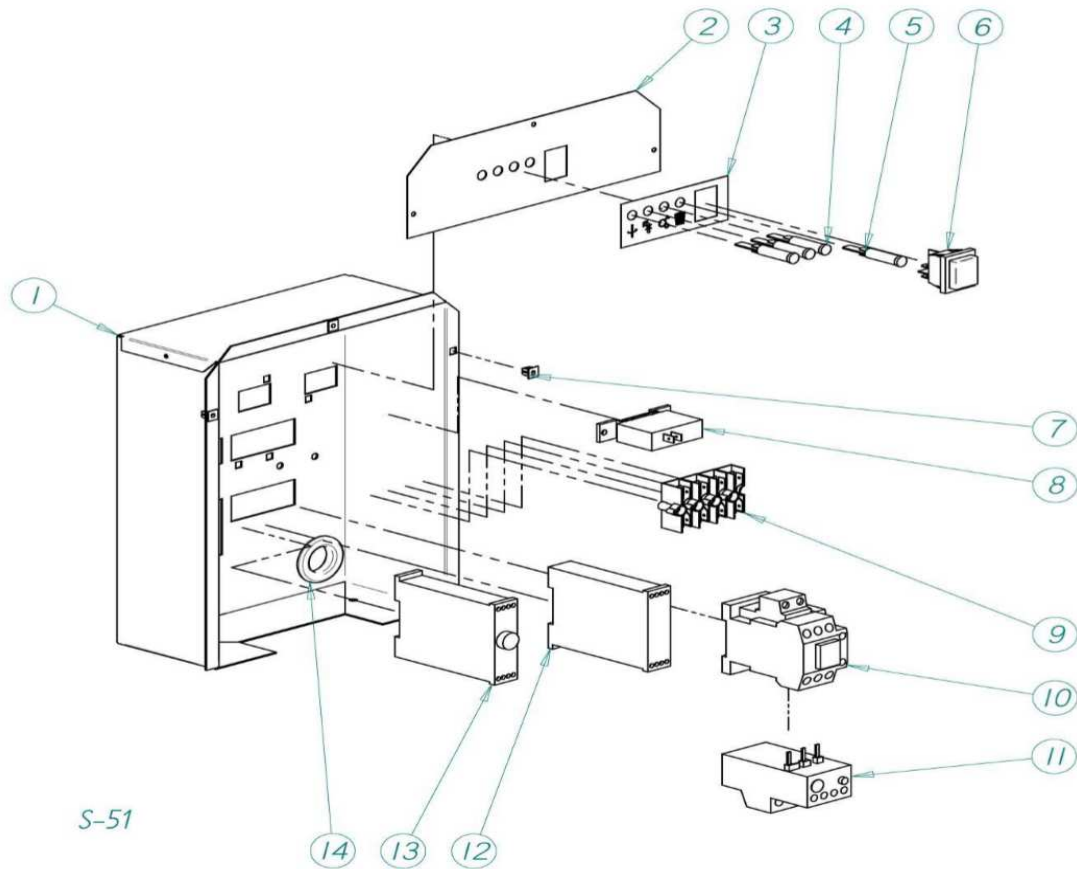

GIQ550

ITV
ICE makers

DESPIECE / REPUESTOS
EXPLODED VIEW / SPARE PARTS
EXPLOSIONSZEICHNUNG / ERSATZTEILE
VUE ÉCLATÉE / PIÈCES DÉTACHÉES
ESPLOSO / RICAMBI

ITV | ICE makers **SERVICE** 

CABINET

GIQ550

NAME		
1	BASE	3413
2	COVERING	3416
3	ELECTRICAL BOX COVER	2903
4	PLASTIC COVER	1479
5	CONNECTIONS SUPPORT	3415
6	REAR COVER	3417
7	TOP COVER	3419
8	CLIP	312

	NAME	
1	ICE DELIVERY CHUTE	2444
2	FLANGE	2447
3	DISPERSION CONE	7228
4	WATER BIN	6036A
5	WATER LEVEL PROBE	5423
6	OVERFLOW TUBE	2505
7	COMPLETE WATER BIN	5231A
8	TOP PANEL BIN	1968
9	VERTICAL FLOAT VALVE	5340
10	STOP MICRO SUPPORT	2863
11	STOP MICRO	2517
	STOP MICRO (old units)	2562
12	SHAFT	2514
13	DOOR BUSHING	171
14	ARTICULATION JOINT	107
15	STOP BASCULE	2434
16	WATER LEVEL SWITCH	1120

EVAPORATOR

GIQ550

		NAME	
GEAR MOTOR			
1	220V/50Hz	31083	
	380V/50-60Hz	30363	
	3 PHASE (before 17971560) 380V/50-60Hz	31249	
	230V/60Hz	1031	
2	4X13X5 WASHER	1850	
3	12X30 SCREW	719	
4	MOTOR SUPPORT	30874	
	MOTOR SUPPORT (before 17971560)	5366	
5	UP BEARING	NO SE USA	
6	SEAL	NO SE USA	
7	55X67 WASHER (before 17971560)	2662	
8	AUGER	894	
9	WASHER (before 17971560)	1820	
10	V-RING	2335	
11	EVAPORATOR	7636	
12	SCREW	2871	
13	BOTTOM BEARING	162	
14	O-RING	2484	
15	SEAL	726	
16	WASHER	2510	
17	8X10 SCREW	2449	
18	5X6 G65 SCREW	2595	
19	EXPANSION VALVE	1035	
20	SIGHT	336	
21	SOLENOID VALVE	843	
22	COIL	5173	
23	KVP SUCTION VALVE	3411	
24	FILTER	2560	
25	1/2" VALVE	3398	
26	3/8" VALVE	3397	
*	COMPLETE EVAPORATOR KIT	7177	

		NAME	
1	ELECTRIC BOX		3422
2	PILTO SUPPORT		3423
3	CASE		6662
4	RED LIGHT		1457
5	ORANGE LIGHT		1458
6	MAIN SWITCH		2287
7	NUT		2347
8	TIMER		2471
9	CONNECTION POINT		5177
10	CONTACTOR		536A
11	BREAKER		47135
12	PHASE SEQUENCE RELAY		3210
13	SOLENOID TIMER		3424
14	CABLE OPENING		2520