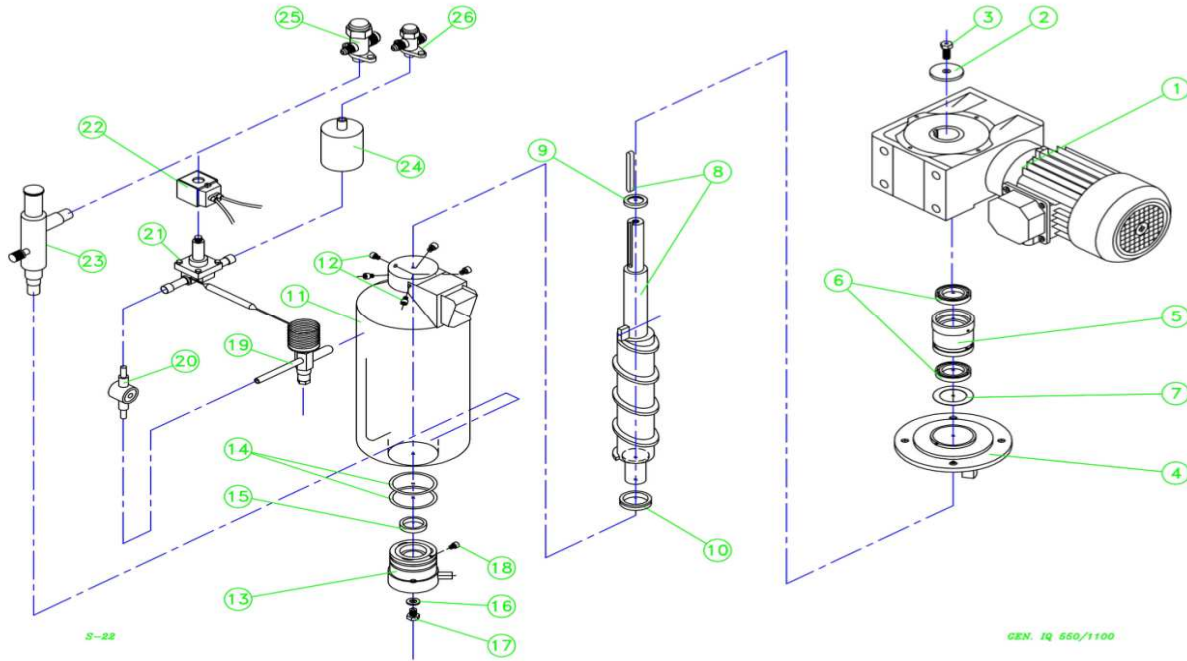

GIQ550

ITV
ICE makers

DESPIECE / REPUESTOS
EXPLODED VIEW / SPARE PARTS
EXPLOSIONSZEICHNUNG / ERSATZTEILE
VUE ÉCLATÉE / PIÈCES DÉTACHÉES
ESPLOSO / RICAMBI

ITV | ICE makers **SERVICE** 

CABINET

GIQ550

NAME		
1	BASE	3413
2	COVERING	3416
3	ELECTRICAL BOX COVER	2903
4	PLASTIC COVER	1479
5	CONNECTIONS SUPPORT	3415
6	REAR COVER	3417
7	TOP COVER	3419
8	CLIP	312

	NAME	
1	ICE DELIVERY CHUTE	2444
2	FLANGE	2447
3	DISPERSION CONE	7228
4	WATER BIN	6036A
5	WATER LEVEL PROBE	5423
6	OVERFLOW TUBE	2505
7	COMPLETE WATER BIN	5231A
8	TOP PANEL BIN	1968
9	VERTICAL FLOAT VALVE	5340
10	STOP MICRO SUPPORT	2863
11	STOP MICRO	2517
	STOP MICRO (old units)	2562
12	SHAFT	2514
13	DOOR BUSHING	171
14	ARTICULATION JOINT	107
15	STOP BASCULE	2434
16	WATER LEVEL SWITCH	1120

EVAPORATOR

GIQ550

		NAME	
GEAR MOTOR			
1	220V/50Hz	31083	
	380V/50-60Hz	30363	
	3 PHASE (before 17971560) 380V/50-60Hz	31249	
	230V/60Hz	1031	
2	4X13X5 WASHER	1850	
3	12X30 SCREW	719	
4	MOTOR SUPPORT	30874	
	MOTOR SUPPORT (before 17971560)	5366	
5	UP BEARING	NO SE USA	
6	SEAL	NO SE USA	
7	55X67 WASHER (before 17971560)	2662	
8	AUGER	894	
9	WASHER (before 17971560)	1820	
10	V-RING	2335	
11	EVAPORATOR	7636	
12	SCREW	2871	
13	BOTTOM BEARING	162	
14	O-RING	2484	
15	SEAL	726	
16	WASHER	2510	
17	8X10 SCREW	2449	
18	5X6 G65 SCREW	2595	
19	EXPANSION VALVE	1035	
20	SIGHT	336	
21	SOLENOID VALVE	843	
22	COIL	5173	
23	KVP SUCTION VALVE	3411	
24	FILTER	2560	
25	1/2" VALVE	3398	
26	3/8" VALVE	3397	
*	COMPLETE EVAPORATOR KIT	7177	

		NAME	
1	ELECTRIC BOX		3422
2	PILTO SUPPORT		3423
3	CASE		6662
4	RED LIGHT		1457
5	ORANGE LIGHT		1458
6	MAIN SWITCH		2287
7	NUT		2347
8	TIMER		2471
9	CONNECTION POINT		5177
10	CONTACTOR		536A
11	BREAKER		47135
12	PHASE SEQUENCE RELAY		3210
13	SOLENOID TIMER		3424
14	CABLE OPENING		2520