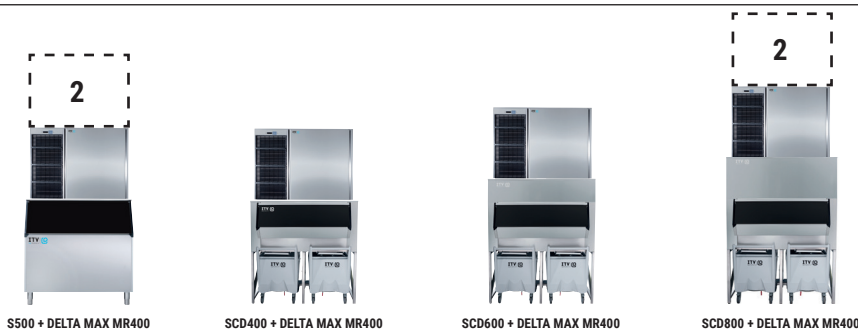

PARTICLE FILTER
FILTRO ANTIPARTICOLATO

ANTI LIMESCALE & ANTI-CHLORINE FILTER XL TWIN CS12
ANTICLORO Y ANTICALCARE XL TWIN CS12

STACKING KIT
KIT IMPILAMENTO

RECOMMENDED BINS SERBATOIO RACCOMANDATI

S500 + DELTA MAX MR400

SCD400 + DELTA MAX MR400

SCD600 + DELTA MAX MR400

SCD800 + DELTA MAX MR400

RIGHT SIDE VIEW
VISTA LATERALE DESTRA

FRONTAL VIEW
VISTA FRONTALE

REAR VIEW
VISTA POSTERIORE

CENTRAL CROSS SECTION VIEW OF THE BASE
VISTA DELLA BASE DALLA ZONA CENTRALE