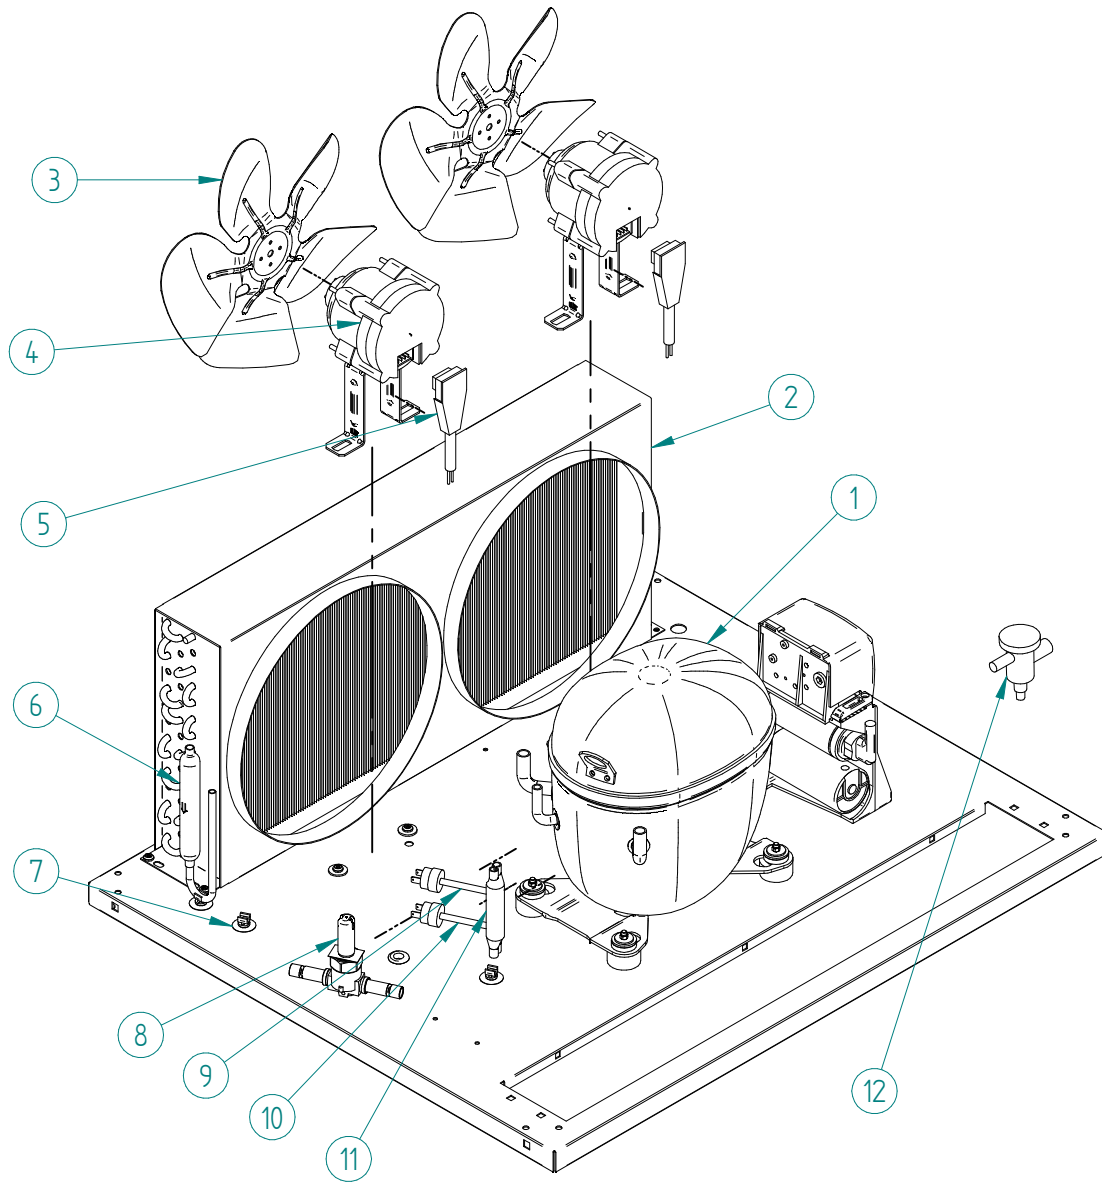

MDP150 R290

ITV
ICE makers

DESPIECE / REPUESTOS
EXPLODED VIEW / SPARE PARTS
EXPLOSIONSZEICHNUNG / ERSATZTEILE
VUE ÉCLATÉE / PIÈCES DÉTACHÉES
ESPLOSO / RICAMBI

ITEM	DESCRIPTION		CODE
1	COMPRESSOR	220V/50HZ	31310
		220V/60HZ	31458
2	AIR CONDENSER		32731
3	FAN BLADE		4994
4	FAN MOTOR	220V/50-60HZ	32654
5	FAN MOTOR WIRE	220V	32656
6	FILTER DRIER		7896
7	CLIP TUBE		3533
8	HOT GAS VALVE - BODY		32163
9	HIGH PRESSURE SWITCH		31660E
10	FAN CONTROL PRESSURE SWITCH		31160E
11	PRESSURE SWITCH COLLECTOR		31444
12	EXPANSION VALVE		31524

ITEM	DESCRIPTION		CODE
1	COMPRESSOR	220V/50HZ	31310
		220V/60HZ	31458
2	WATER CONDENSER		33671
3	CLIP TUBE		3533
4	FILTER DRIER		7896
5	HOT GAS VALVE - BODY		32163
6	HIGH PRESSURE SWITCH		31660E
7	FAN CONTROL PRESSURE SWITCH		31160E
8	PRESSURE SWITCH COLLECTOR		31444
9	SUCTION ACCUMULATOR		1570
10	EXPANSION VALVE		31524

ITEM	DESCRIPTION	CODE
1	ELECTRIC BOX COVER	33689
2	ELECTRONIC BOARD CLIP	31544
3	WIRE HOLE	31746
4	ELECTRONIC BOARD	220V/50HZ 33614
5	ELECTRIC BOX SUPPORT	33690
6	TEMPERATURE PROBE	32644
7	BLUE LED	32415
8	MAIN SWITCH	32416
9	CLEANING SWITCH	31719
10	BIN THERMOSTAT	31758
11	HOT GAS VALVE - COIL	220V/50-60HZ 8806

ITEM	DESCRIPTION	CODE	
1	CURTAIN SUPPORT	33725	
2	ICE CUBES RAMP	2684	
3	EVAPORATOR	GALA 30GR	7379
		DELTA MAX 40GR	32041
		SUPER STAR 60GR	7724
4	EVAPORATOR COVER	5827	
5	WATER DISTRIBUTOR	911U	
6	WATER PUMP	220V/50-60HZ	5400
7	WATER PUMP SUPPORT		3929
8	WATER PUMP DISCHARGE TUBE		2191
9	INLET WATER VALVE (WATER ENTRY)	220V/50-60HZ	329
		220V/50-60HZ	6980 + 4476
10	FILTER SUPPORT	3924	
11	SILICONE TUBE	4098	
12	PVC TUBE	6526	
13	FILTER	3941	
14	BIN	7365	
15	SPRAY BAR	7350	
16	OVERFLOW PIPE	4426	
17	O-RING	4496	
18	OVERFLOW PIPE CAP	4427	
19	CURTAIN ASSEMBLY	32887	
20	CLIP TUBE	3533	