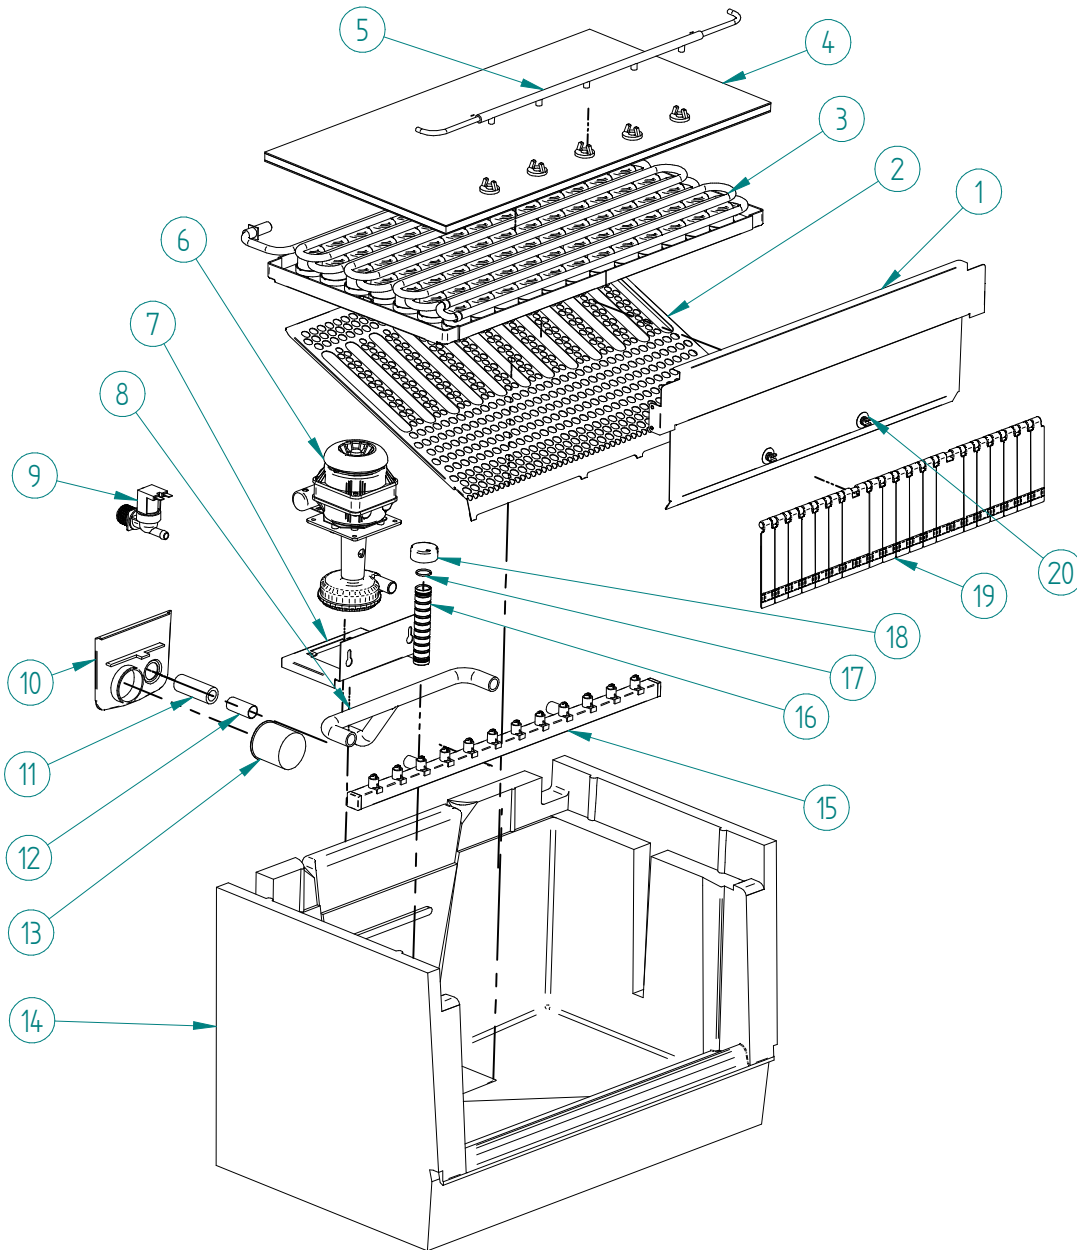

MDP150 R290

ITV
ICE makers

DESPIECE / REPUESTOS
EXPLODED VIEW / SPARE PARTS
EXPLOSIONSZEICHNUNG / ERSATZTEILE
VUE ÉCLATÉE / PIÈCES DÉTACHÉES
ESPLOSO / RICAMBI

ITEM	DESCRIPTION		CODE
1	COMPRESSOR	220V/50HZ	31310
		220V/60HZ	31458
2	AIR CONDENSER		32731
3	FAN BLADE		4994
4	FAN MOTOR	220V/50-60HZ	32654
5	FAN MOTOR WIRE	220V	32656
6	FILTER DRIER		7896
7	CLIP TUBE		3533
8	HOT GAS VALVE - BODY		32163
9	HIGH PRESSURE SWITCH		31660E
10	FAN CONTROL PRESSURE SWITCH		31160E
11	PRESSURE SWITCH COLLECTOR		31444
12	EXPANSION VALVE		31524

ITEM	DESCRIPTION		CODE
1	COMPRESSOR	220V/50HZ	31310
		220V/60HZ	31458
2	WATER CONDENSER		33671
3	CLIP TUBE		3533
4	FILTER DRIER		7896
5	HOT GAS VALVE - BODY		32163
6	HIGH PRESSURE SWITCH		31660E
7	FAN CONTROL PRESSURE SWITCH		31160E
8	PRESSURE SWITCH COLLECTOR		31444
9	SUCTION ACCUMULATOR		1570
10	EXPANSION VALVE		31524

ITEM	DESCRIPTION	CODE
1	ELECTRIC BOX COVER	33689
2	ELECTRONIC BOARD CLIP	31544
3	WIRE HOLE	31746
4	ELECTRONIC BOARD	220V/50HZ 33614
5	ELECTRIC BOX SUPPORT	33690
6	TEMPERATURE PROBE	32644
7	BLUE LED	32415
8	MAIN SWITCH	32416
9	CLEANING SWITCH	31719
10	BIN THERMOSTAT	31758
11	HOT GAS VALVE - COIL	220V/50-60HZ 8806

ITEM	DESCRIPTION	CODE	
1	CURTAIN SUPPORT	33725	
2	ICE CUBES RAMP	2684	
3	EVAPORATOR	GALA 30GR	7379
		DELTA MAX 40GR	32041
		SUPER STAR 60GR	7724
4	EVAPORATOR COVER	5827	
5	WATER DISTRIBUTOR	911U	
6	WATER PUMP	220V/50-60HZ	5400
7	WATER PUMP SUPPORT		3929
8	WATER PUMP DISCHARGE TUBE		2191
9	INLET WATER VALVE (WATER ENTRY)	220V/50-60HZ	329
		220V/50-60HZ	6980 + 4476
10	FILTER SUPPORT	3924	
11	SILICONE TUBE	4098	
12	PVC TUBE	6526	
13	FILTER	3941	
14	BIN	7365	
15	SPRAY BAR	7350	
16	OVERFLOW PIPE	4426	
17	O-RING	4496	
18	OVERFLOW PIPE CAP	4427	
19	CURTAIN ASSEMBLY	32887	
20	CLIP TUBE	3533	