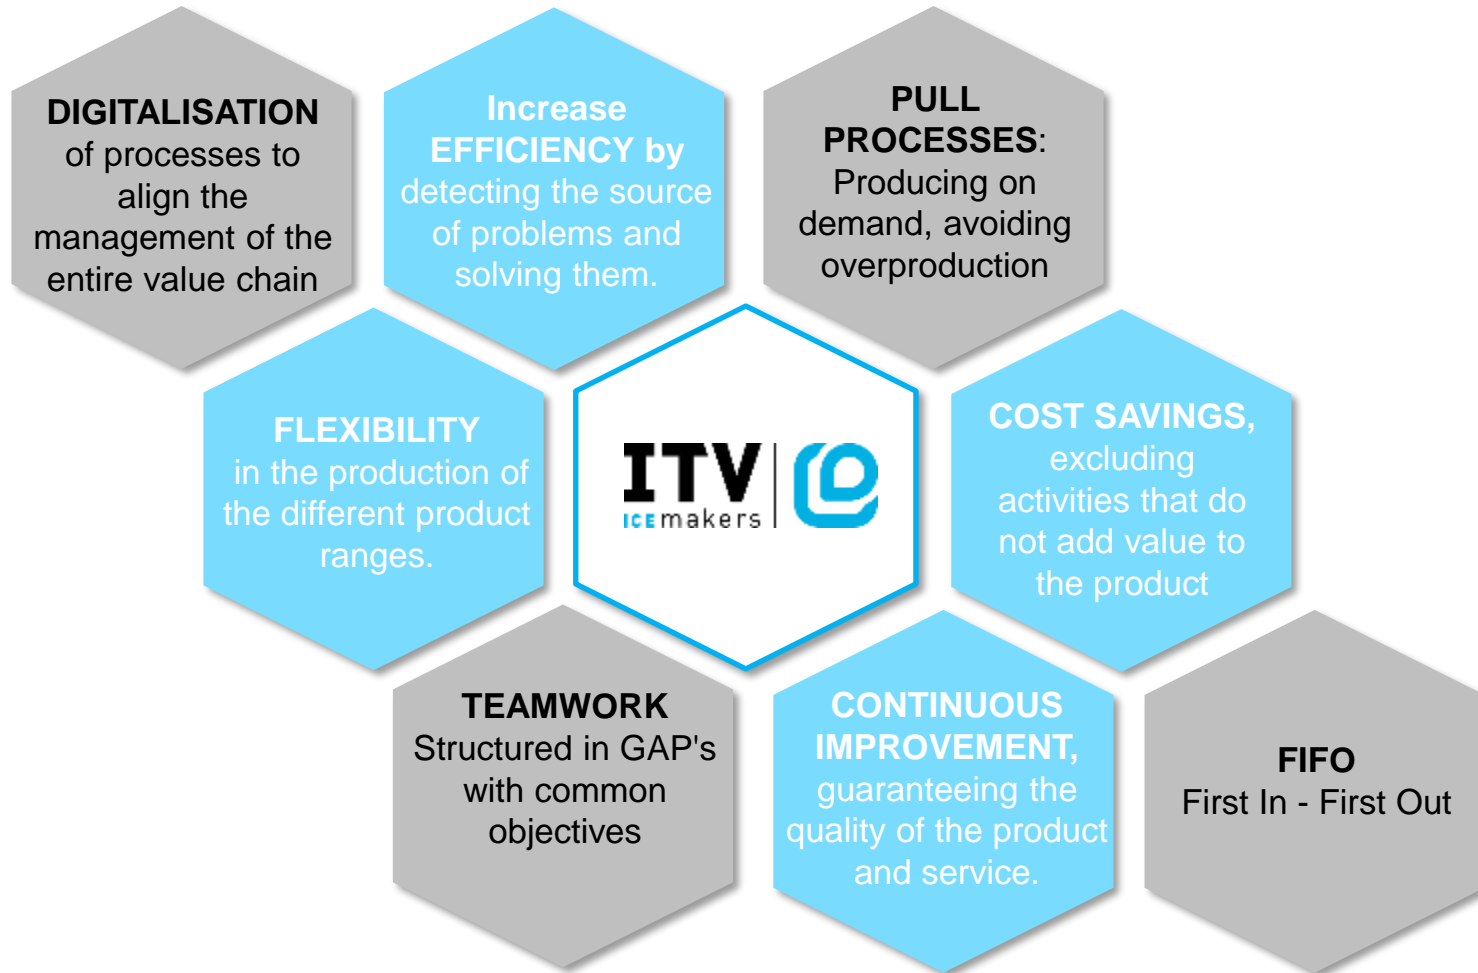

ITV | ICEmakers

PRODUCTION CAPABILITY

PRODUCTION PLANT OF 200,000 SQF

- ITV Ice Makers has the largest factory, 200,000 SQF, built in Europe in the last 15 years dedicated solely to the manufacture of ice machines.
- We have integrated all the factory sections in our new facility and have state-of-the-art machinery.

STATE OF THE ART MACHINERY

Automatic warehouse (ULMA)

Digitalisation of production processes and traceability of components

Panelist Salvagnini

Welding robot

Own laboratory with 2 chambers

Hydrolysis welding

LEAN MANUFACTURING

TOTAL QUALITY

ITV COMMITMENT

COMMITTED TO WORKERS

Spaces in our facilities for your social and occupational well-being:

- Gym with monitor
- Dreambox
- Dining room
- Coffee area
- Fully equipped meeting rooms

ITV COMMITMENT

COMMITTED TO THE ENVIRONMENT AND SAFETY AT WORK

- Photovoltaic plant: plant with LED bulbs and solar panels for self-consumption
- Responsible waste management
- Production of machines with the new propane gas R290
- Recycled water in production
- Complete elimination of "paper" in the plant, thanks to the digitalisation of processes.
- EPI'S machine