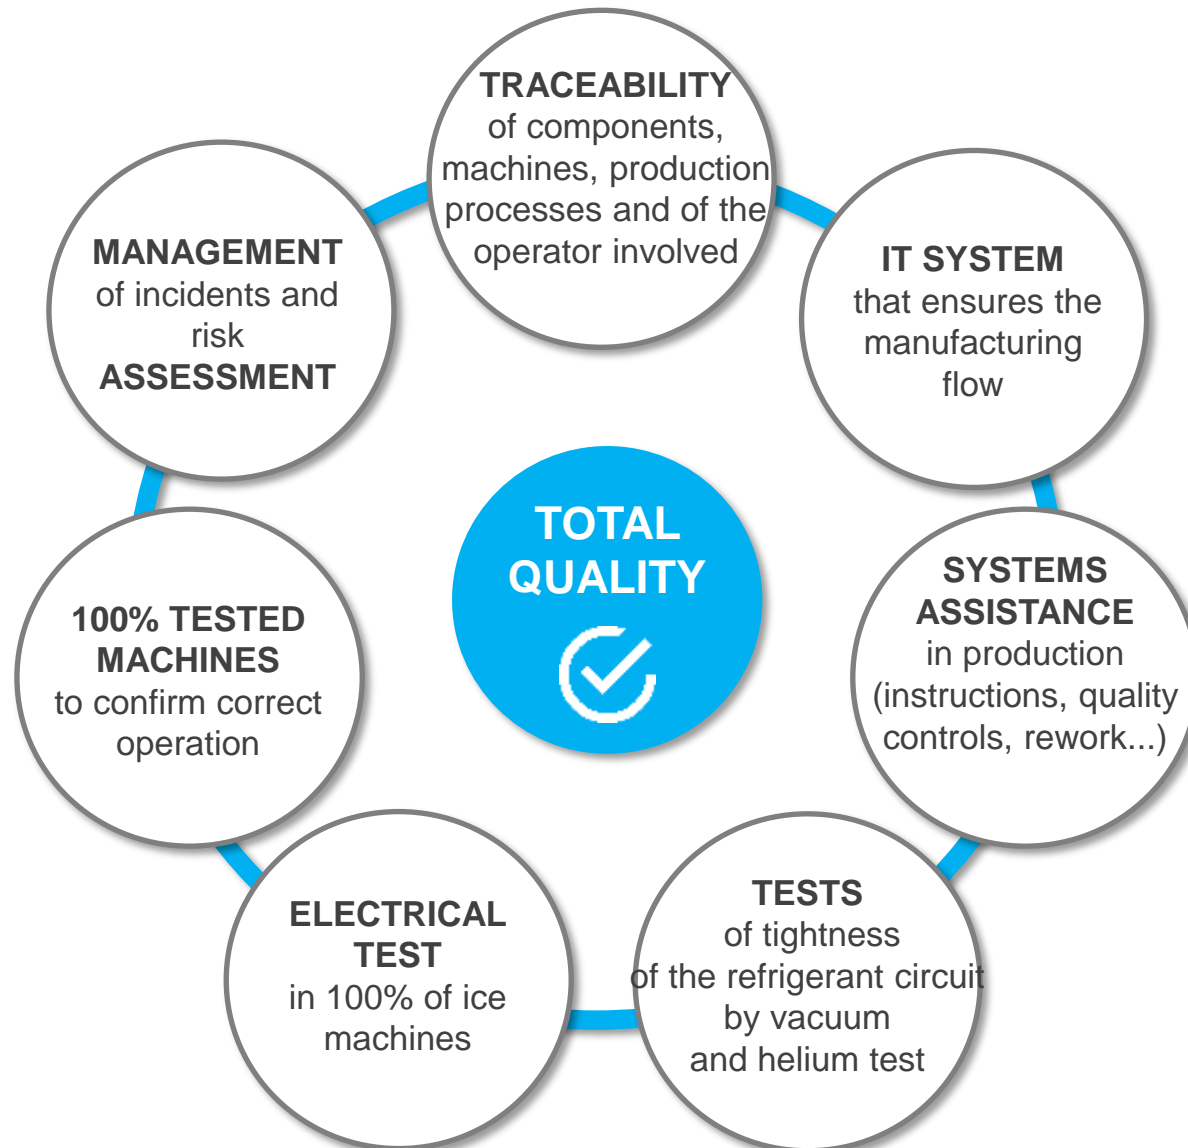

ITV | ICEmakers

PRODUCTION CAPABILITY

PRODUCTION PLANT OF 200,000 SQF

- ITV Ice Makers has the largest factory, 200,000 SQF, built in Europe in the last 15 years dedicated solely to the manufacture of ice machines.
- We have integrated all the factory sections in our new facility and have state-of-the-art machinery.

STATE OF THE ART MACHINERY

Automatic warehouse (ULMA)

Digitalisation of production processes and traceability of components

Panelist Salvagnini

Welding robot

Own laboratory with 2 chambers

Hydrolysis welding

LEAN MANUFACTURING

TOTAL QUALITY

ITV COMMITMENT

COMMITTED TO WORKERS

Spaces in our facilities for your social and occupational well-being:

- Gym with monitor
- Dreambox
- Dining room
- Coffee area
- Fully equipped meeting rooms

ITV COMMITMENT

COMMITTED TO THE ENVIRONMENT AND SAFETY AT WORK

- Photovoltaic plant: plant with LED bulbs and solar panels for self-consumption
- Responsible waste management
- Production of machines with the new propane gas R290
- Recycled water in production
- Complete elimination of "paper" in the plant, thanks to the digitalisation of processes.
- EPI'S machine