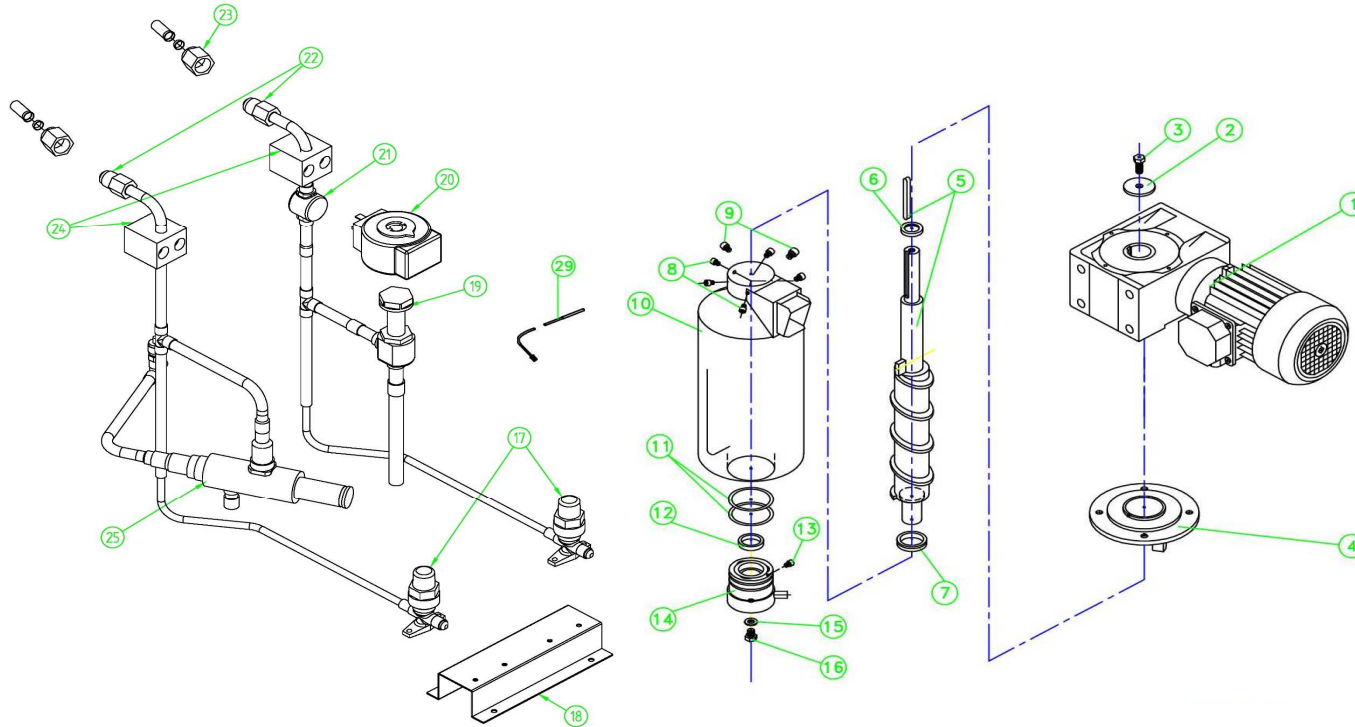

# CABINET

GIQ850

NAME		
1	BASE	3413
2	COVERING	3416
3	ELECTRICAL BOX COVER	2903
4	PLASTIC COVER	1479
5	CONNECTIONS SUPPORT	3415
6	REAR COVER	3417
7	TOP COVER	3419
8	CLIP	312

NAME	
1	ICE DELIVERY CHUTE 2444
2	FLANGE 2447
3	DISPERSION CONE 7228
4	WATER BIN 6036A
5	WATER LEVEL PROBE 5423
6	OVERFLOW TUBE 2505
7	COMPLETE WATER BIN 5231A
8	TOP PANEL BIN 1968
9	VERTICAL FLOAT VALVE 5340
11	STOP MICRO 2562
12	SHAFT 2514
13	DOOR BUSHING 171
14	ARTICULATION JOINT 107
15	STOP BASCULE 2434

# CO2 EVAPORATOR

GIQ850

NAME		
1	GEAR MOTOR	31392
2	4X13X5 WASHER	1850
3	12X30 SCREW	719
4	MOTOR SUPPORT	5366
5	AUGER	894
6	WASHER	1820
7	V-RING	2335
8	SCREW (x5)	2871
9	10X12 SCREW (x2)	3560
10	EVAPORATOR	7912
11	O-RING	2484
12	SEAL	726
13	5X6 SCREW	2595
14	BOTTOM BEARING	162
15	WASHER	2510
16	8X10 SCREW	2449
17	CO2 VALVE	7925
18	CO2 VALVE SUPPORT	8986
19	EXPANSION VALVE	30917
20	COIL	30925
21	SIGHT	942
22	3/8" CONNECTION	30927
23	KIT ASPIRATION VALVE	8470
24	KIT ASPIRATION VALVE	8959
25	KVP ASPIRATION VALVE	30695
*	PRESSURE PROBE	30916

# R404A EVAPORATOR

GIQ850

NAME		
1	GEAR MOTOR	6019
2	4X13X5 WASHER	1850
3	12X30 SCREW	719
4	MOTOR SUPPORT	5366
5	AUGER	894
6	WASHER	1820
7	V-RING	2335
8	SCREW (x5)	2871
9	10X12 SCREW (x2)	3560
10	EVAPORATOR	30727
11	O-RING	2484
12	SEAL	726
13	5X6 SCREW	2595
14	BOTTOM BEARING	162
15	WASHER	2510
16	8X10 SCREW	2449
17	SIGHT	942
18	EXPANSION VALVE	8992
19	COIL	8993
20	FILTER	2560
21	CONNECTIONS SUPPORT	2646
22	3/8" VALVE	3397
23	1/2" VALVE	3398
24	PRESSURE PROBE	8994
25	KVP ASPIRATION VALVE	3411
26	NTC PROBE TEMPERATURE	30088