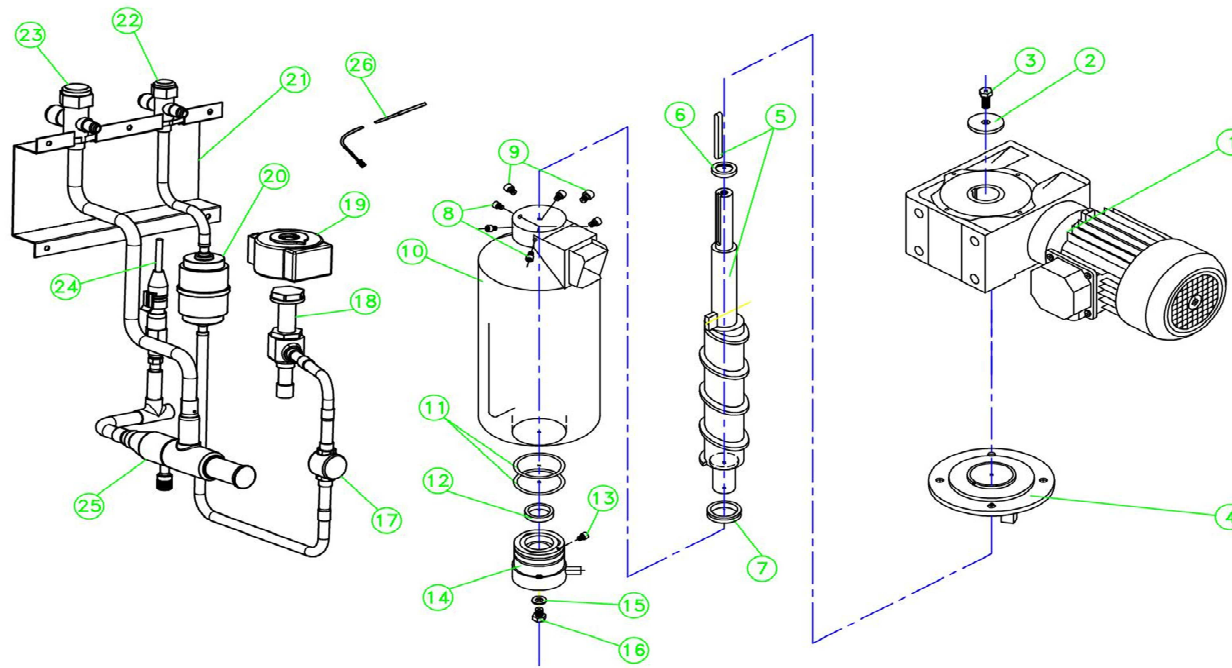

# CABINET

GIQ850

NAME		
1	BASE	3413
2	COVERING	3416
3	ELECTRICAL BOX COVER	2903
4	PLASTIC COVER	1479
5	CONNECTIONS SUPPORT	3415
6	REAR COVER	3417
7	TOP COVER	3419
8	CLIP	312

NAME	
1	ICE DELIVERY CHUTE 2444
2	FLANGE 2447
3	DISPERSION CONE 7228
4	WATER BIN 6036A
5	WATER LEVEL PROBE 5423
6	OVERFLOW TUBE 2505
7	COMPLETE WATER BIN 5231A
8	TOP PANEL BIN 1968
9	VERTICAL FLOAT VALVE 5340
11	STOP MICRO 2562
12	SHAFT 2514
13	DOOR BUSHING 171
14	ARTICULATION JOINT 107
15	STOP BASCULE 2434

# CO2 EVAPORATOR

GIQ850

NAME		
1	GEAR MOTOR	31392
2	4X13X5 WASHER	1850
3	12X30 SCREW	719
4	MOTOR SUPPORT	5366
5	AUGER	894
6	WASHER	1820
7	V-RING	2335
8	SCREW (x5)	2871
9	10X12 SCREW (x2)	3560
10	EVAPORATOR	7912
11	O-RING	2484
12	SEAL	726
13	5X6 SCREW	2595
14	BOTTOM BEARING	162
15	WASHER	2510
16	8X10 SCREW	2449
17	CO2 VALVE	7925
18	CO2 VALVE SUPPORT	8986
19	EXPANSION VALVE	30917
20	COIL	30925
21	SIGHT	942
22	3/8" CONNECTION	30927
23	KIT ASPIRATION VALVE	8470
24	KIT ASPIRATION VALVE	8959
25	KVP ASPIRATION VALVE	30695
*	PRESSURE PROBE	30916

# R404A EVAPORATOR

GIQ850

NAME		
1	GEAR MOTOR	6019
2	4X13X5 WASHER	1850
3	12X30 SCREW	719
4	MOTOR SUPPORT	5366
5	AUGER	894
6	WASHER	1820
7	V-RING	2335
8	SCREW (x5)	2871
9	10X12 SCREW (x2)	3560
10	EVAPORATOR	30727
11	O-RING	2484
12	SEAL	726
13	5X6 SCREW	2595
14	BOTTOM BEARING	162
15	WASHER	2510
16	8X10 SCREW	2449
17	SIGHT	942
18	EXPANSION VALVE	8992
19	COIL	8993
20	FILTER	2560
21	CONNECTIONS SUPPORT	2646
22	3/8" VALVE	3397
23	1/2" VALVE	3398
24	PRESSURE PROBE	8994
25	KVP ASPIRATION VALVE	3411
26	NTC PROBE TEMPERATURE	30088