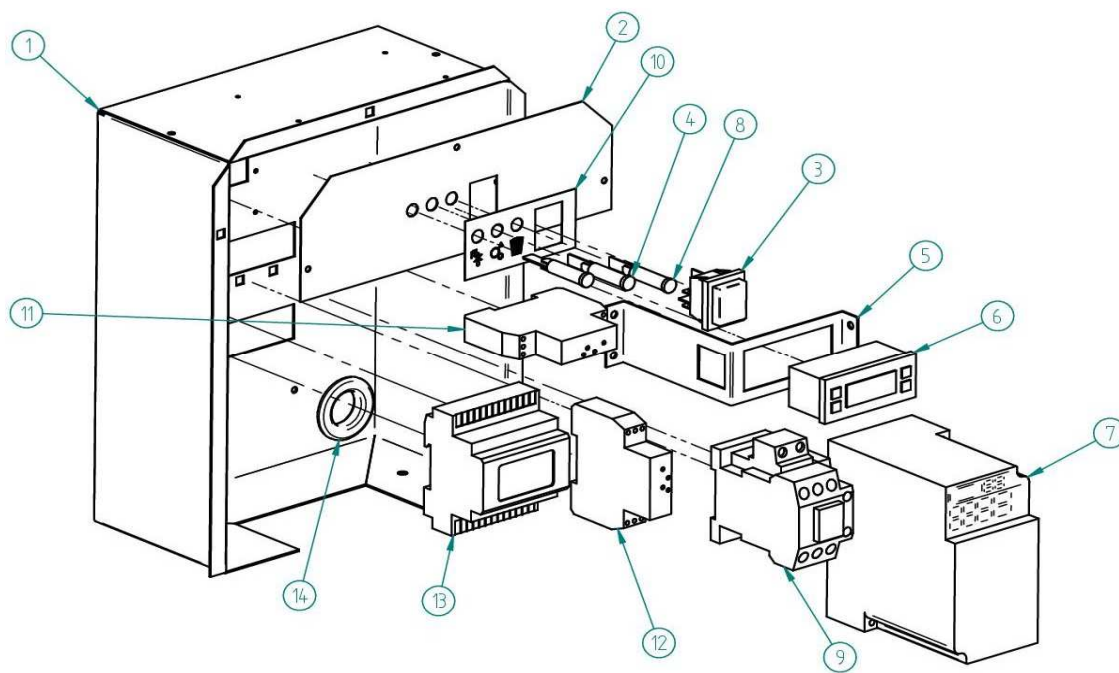

# CABINET

GIQ850

NAME		
1	BASE	3413
2	COVERING	3416
3	ELECTRICAL BOX COVER	2903
4	PLASTIC COVER	1479
5	CONNECTIONS SUPPORT	3415
6	REAR COVER	3417
7	TOP COVER	3419
8	CLIP	312

NAME	
1	ICE DELIVERY CHUTE 2444
2	FLANGE 2447
3	DISPERSION CONE 7228
4	WATER BIN 6036A
5	WATER LEVEL PROBE 5423
6	OVERFLOW TUBE 2505
7	COMPLETE WATER BIN 5231A
8	TOP PANEL BIN 1968
9	VERTICAL FLOAT VALVE 5340
11	STOP MICRO 2562
12	SHAFT 2514
13	DOOR BUSHING 171
14	ARTICULATION JOINT 107
15	STOP BASCULE 2434

# CO2 EVAPORATOR

GIQ850

NAME		
1	GEAR MOTOR	31392
2	4X13X5 WASHER	1850
3	12X30 SCREW	719
4	MOTOR SUPPORT	5366
5	AUGER	894
6	WASHER	1820
7	V-RING	2335
8	SCREW (x5)	2871
9	10X12 SCREW (x2)	3560
10	EVAPORATOR	7912
11	O-RING	2484
12	SEAL	726
13	5X6 SCREW	2595
14	BOTTOM BEARING	162
15	WASHER	2510
16	8X10 SCREW	2449
17	CO2 VALVE	7925
18	CO2 VALVE SUPPORT	8986
19	EXPANSION VALVE	30917
20	COIL	30925
21	SIGHT	942
22	3/8" CONNECTION	30927
23	KIT ASPIRATION VALVE	8470
24	KIT ASPIRATION VALVE	8959
25	KVP ASPIRATION VALVE	30695
*	PRESSURE PROBE	30916

# R404A EVAPORATOR

GIQ850

NAME		
1	GEAR MOTOR	6019
2	4X13X5 WASHER	1850
3	12X30 SCREW	719
4	MOTOR SUPPORT	5366
5	AUGER	894
6	WASHER	1820
7	V-RING	2335
8	SCREW (x5)	2871
9	10X12 SCREW (x2)	3560
10	EVAPORATOR	30727
11	O-RING	2484
12	SEAL	726
13	5X6 SCREW	2595
14	BOTTOM BEARING	162
15	WASHER	2510
16	8X10 SCREW	2449
17	SIGHT	942
18	EXPANSION VALVE	8992
19	COIL	8993
20	FILTER	2560
21	CONNECTIONS SUPPORT	2646
22	3/8" VALVE	3397
23	1/2" VALVE	3398
24	PRESSURE PROBE	8994
25	KVP ASPIRATION VALVE	3411
26	NTC PROBE TEMPERATURE	30088

	NAME	
1	ELECTRICAL BOX	7919
2	PILOT SUPPORT	8421
3	SWITCH	2287
4	RED PILOT	1457
5	ELIWELL DISPLAY SUPPORT	8987
6	REMOTE TERMINAL ELIWELL IKW	48505
7	V/F CONTROL DRIVE	7918
8	ORANGE PILOT	1458
9	CONTACTOR	536
10	COVER	6662
11	SOLENOID TIMER	3424
12	TIMR	2471
13	DRIVER V/800	7916
14	CABLE HOLE	2520