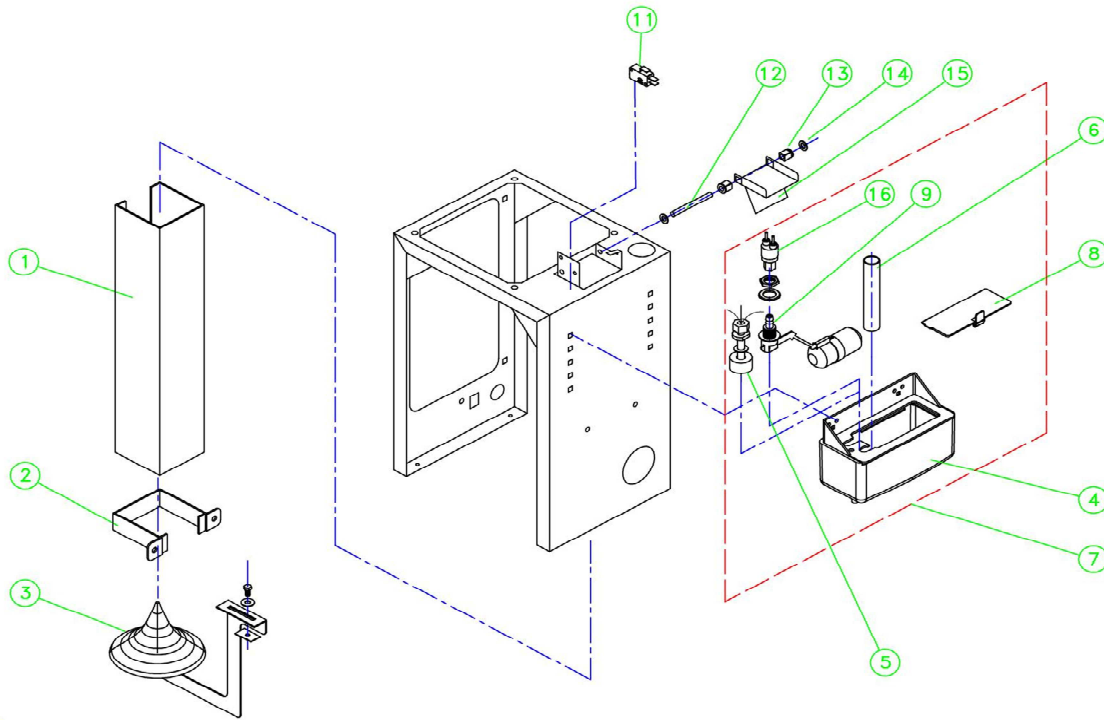

**GIQ850**

---

**ITV**  
ICE makers

DESPIECE / REPUESTOS  
EXPLODED VIEW / SPARE PARTS  
EXPLOSIONSZEICHNUNG / ERSATZTEILE  
VUE ÉCLATÉE / PIÈCES DÉTACHÉES  
ESPLOSO / RICAMBI

---

**ITV** | ICE makers **SERVICE** 

# CABINET

GIQ850

NAME		
1	BASE	3413
2	COVERING	3416
3	ELECTRICAL BOX COVER	2903
4	PLASTIC COVER	1479
5	CONNECTIONS SUPPORT	3415
6	REAR COVER	3417
7	TOP COVER	3419
8	CLIP	312

NAME	
1	ICE DELIVERY CHUTE 2444
2	FLANGE 2447
3	DISPERSION CONE 7228
4	WATER BIN 6036A
5	WATER LEVEL PROBE 5423
6	OVERFLOW TUBE 2505
7	COMPLETE WATER BIN 5231A
8	TOP PANEL BIN 1968
9	VERTICAL FLOAT VALVE 5340
11	STOP MICRO 2562
12	SHAFT 2514
13	DOOR BUSHING 171
14	ARTICULATION JOINT 107
15	STOP BASCULE 2434

# CO2 EVAPORATOR

GIQ850

NAME		
1	GEAR MOTOR	31392
2	4X13X5 WASHER	1850
3	12X30 SCREW	719
4	MOTOR SUPPORT	5366
5	AUGER	894
6	WASHER	1820
7	V-RING	2335
8	SCREW (x5)	2871
9	10X12 SCREW (x2)	3560
10	EVAPORATOR	7912
11	O-RING	2484
12	SEAL	726
13	5X6 SCREW	2595
14	BOTTOM BEARING	162
15	WASHER	2510
16	8X10 SCREW	2449
17	CO2 VALVE	7925
18	CO2 VALVE SUPPORT	8986
19	EXPANSION VALVE	30917
20	COIL	30925
21	SIGHT	942
22	3/8" CONNECTION	30927
23	KIT ASPIRATION VALVE	8470
24	KIT ASPIRATION VALVE	8959
25	KVP ASPIRATION VALVE	30695
*	PRESSURE PROBE	30916

# R404A EVAPORATOR

GIQ850

NAME		
1	GEAR MOTOR	6019
2	4X13X5 WASHER	1850
3	12X30 SCREW	719
4	MOTOR SUPPORT	5366
5	AUGER	894
6	WASHER	1820
7	V-RING	2335
8	SCREW (x5)	2871
9	10X12 SCREW (x2)	3560
10	EVAPORATOR	30727
11	O-RING	2484
12	SEAL	726
13	5X6 SCREW	2595
14	BOTTOM BEARING	162
15	WASHER	2510
16	8X10 SCREW	2449
17	SIGHT	942
18	EXPANSION VALVE	8992
19	COIL	8993
20	FILTER	2560
21	CONNECTIONS SUPPORT	2646
22	3/8" VALVE	3397
23	1/2" VALVE	3398
24	PRESSURE PROBE	8994
25	KVP ASPIRATION VALVE	3411
26	NTC PROBE TEMPERATURE	30088